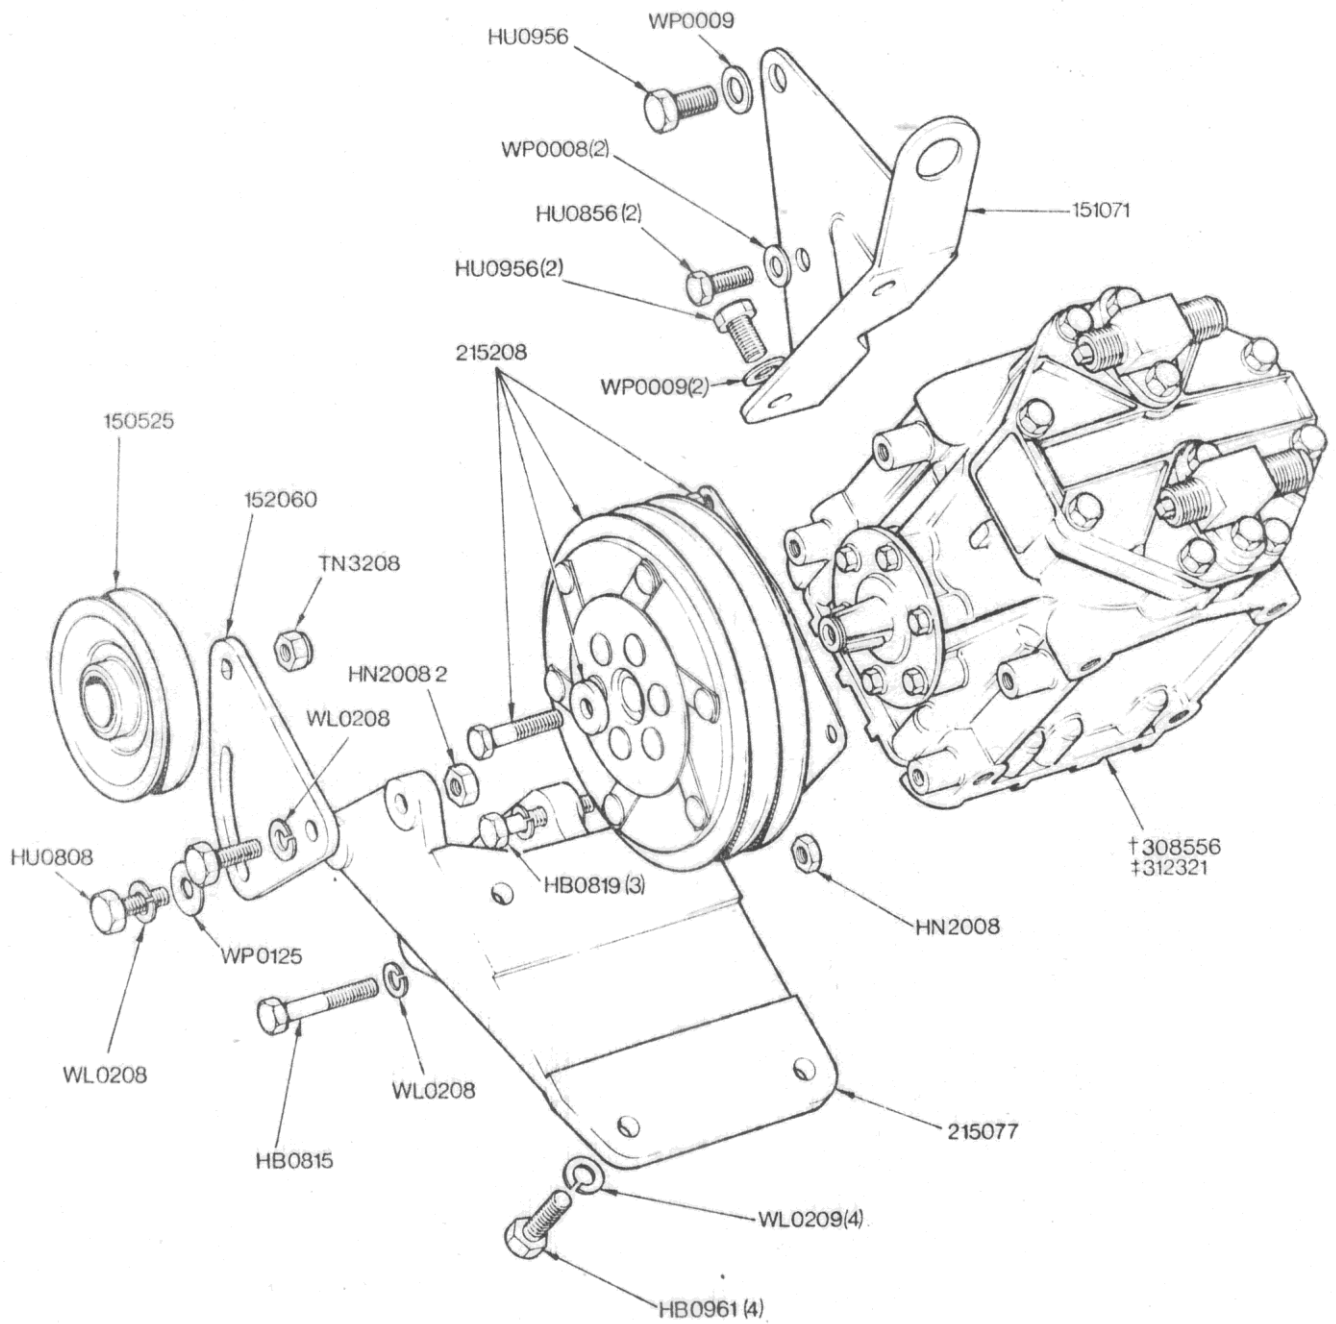

ENGINE - Air Conditioning Compressor and Clutch (special order only)

NOTE
 Air Conditioning only
 † Fitted up to Engine No only
 ‡ Fitted from Engine No and future

ENGINE

02-14 Air Conditioning Compressor & Clutch (special order only)	Part No	
	Triumph	Rimmer Bros
Pulley assembly	150525	
Stabiliser bracket	151071	
Jockey arm	152060	
Compressor mounting bracket	215077	
Magnetic clutch pulley assembly	215208	
Air conditioning compressor	308556	
Air conditioning compressor	312321	
Bolt	HB0819	
Bolt	HB0961	
Nut	HN2008	
Setscrew - hex head	HU0808	
Setscrew - hex head	HU0856	
Setscrew - hex head	HU0956	
Nut - nyloc	TN3208	
Washer - lock	WL0208	
Washer - lock	WL0209	
Washer - plain	WP0008	
Washer - plain	WP0009	
Washer - plain	WP0125	