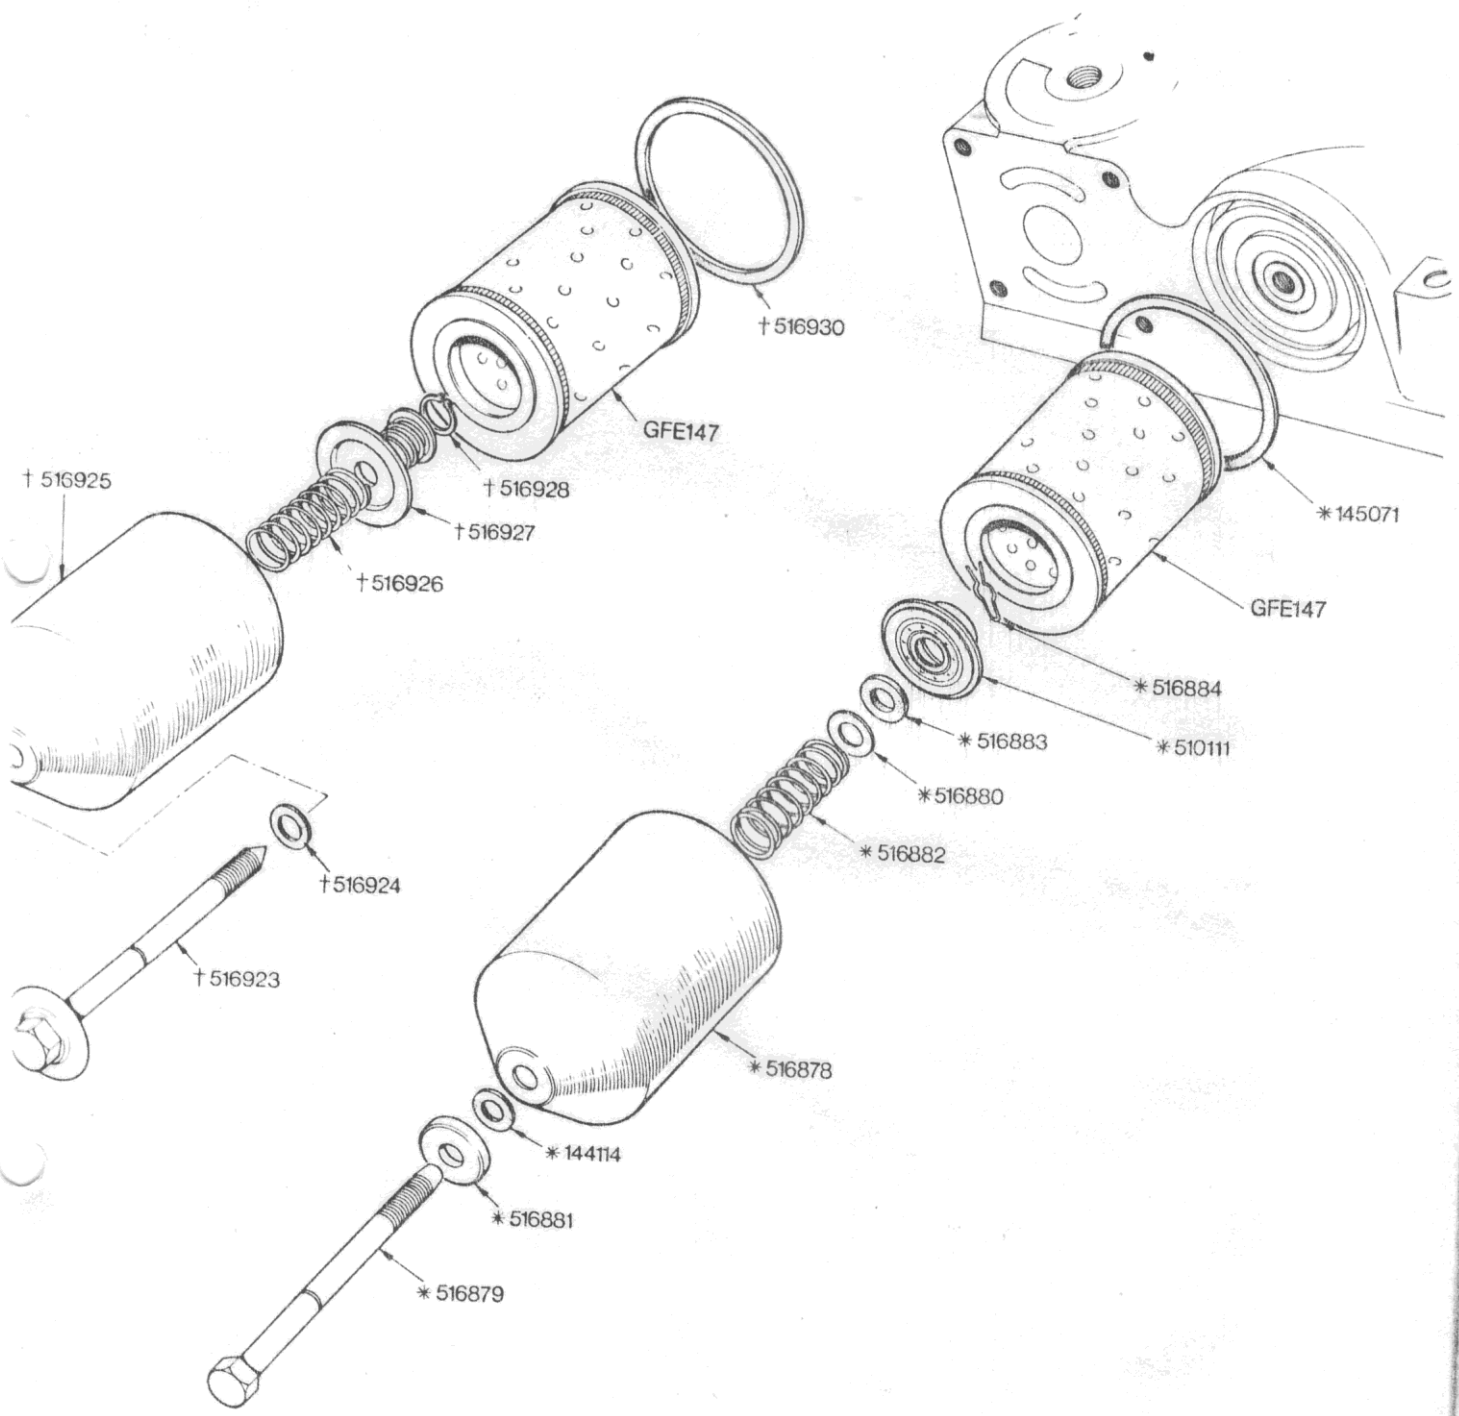

LINE - Oil Filter

Oil Filter Assembly 1off (\* A.C. Delco † Tecalemit)

# ENGINE

02-17 Oil Filter	Part No	
	Triumph	Rimmer Bros
Washer	144114	144114
Sealing ring	145071	
Oil filter assembly (AC Delco)	213172	213172
Oil filter assembly (Tecalemit)	213172	213172
Valve assembly	510111	
Filter bowl	516878	
Bolt	516879	
Collar	516880	
Gasket	516881	
Element retaining spring	516882	
Gasket	516883	
Clip	516884	
Bolt	516923	
Washer	516924	
Filter bowl	516925	
Element retaining spring	516926	
Valve assembly	516927	
Circlip	516928	
Sealing ring	516930	
Filter element	GFE147	GFE147