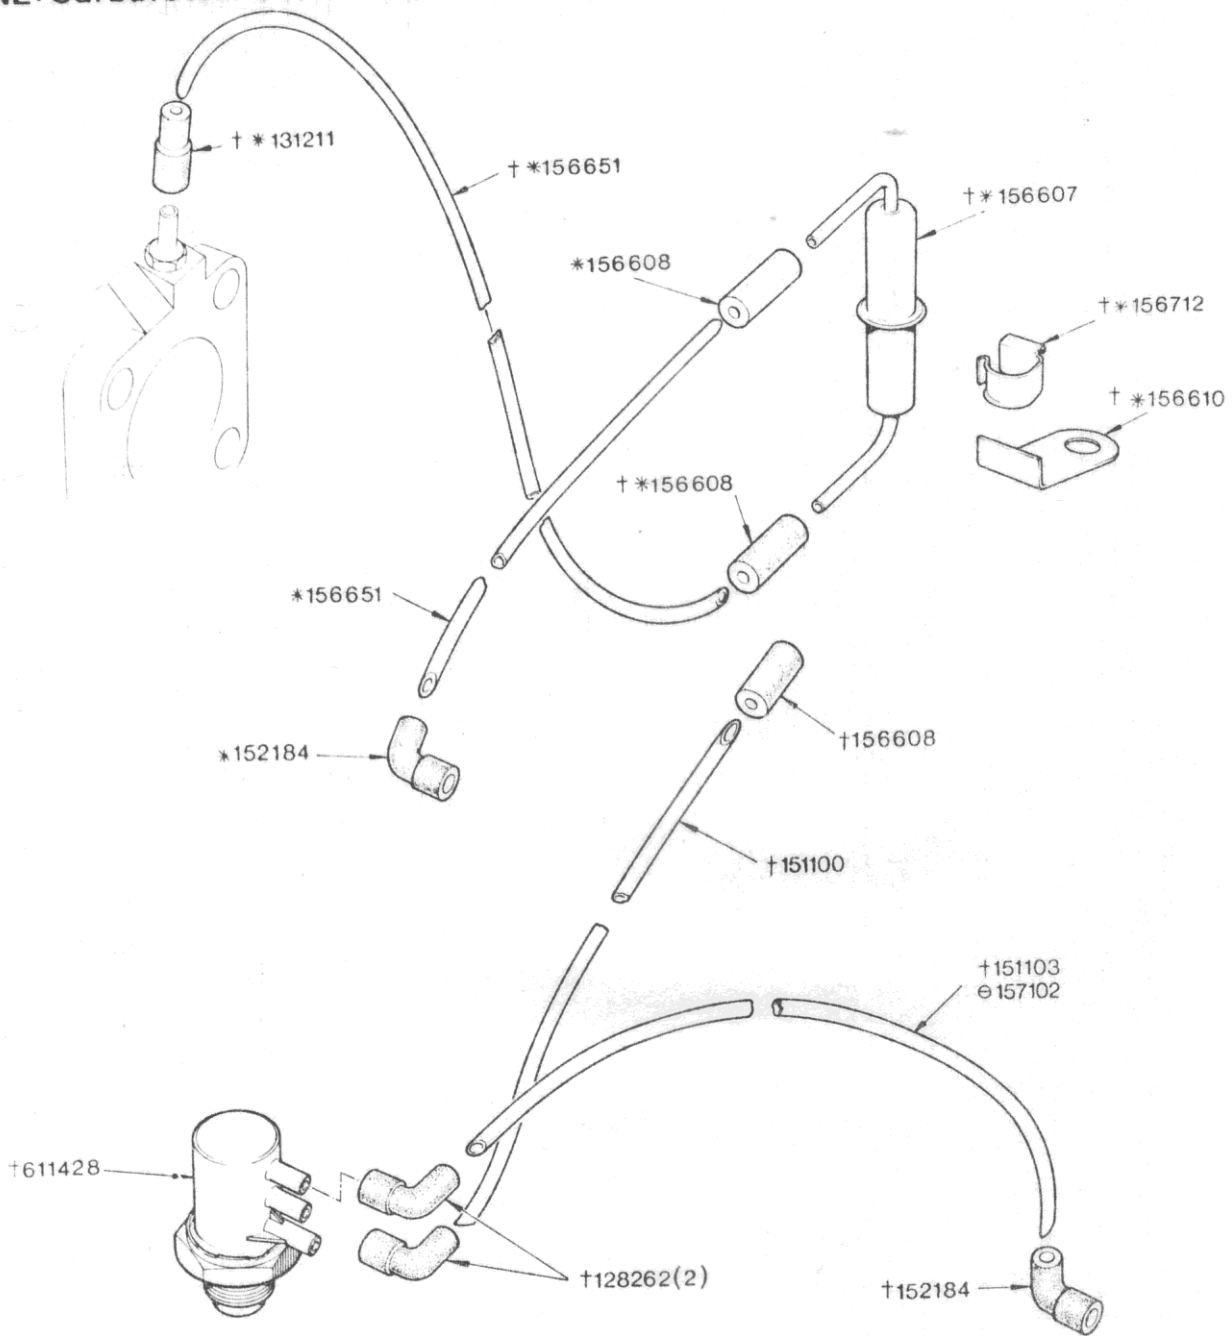

ENGINE: Carburettor Suction Pipes and Fuel Trap (Anti-pollution only)

Items marked thus * are fitted up to commission no. 156600
 Items marked thus + are fitted from commission no. 156601
 Fitted up to Engine No. only
 Fitted from engine No. and future

ENGINE

02-29 Carburettor Suction Pipes & Fuel Trap (anti-pollution engines only)	Part No	
	Triumph	Rimmer Bros
Sleeve - from LE12027	128262	128262
Suction pipe sleeve	131211	
Vacuum pipe - from LE12027	151100	151000
Suction pipe - Australia	151102	
Suction pipe	151103	
Suction pipe sleeve	152184	
Fuel trap assembly	156607	
Suction pipe sleeve	156608	
Fuel trap assembly mounting bracket	156610	
Suction pipe on retard	156651	
Fuel trap assembly clip	156712	
Thermo vacuum switch - from LE12027	611428	