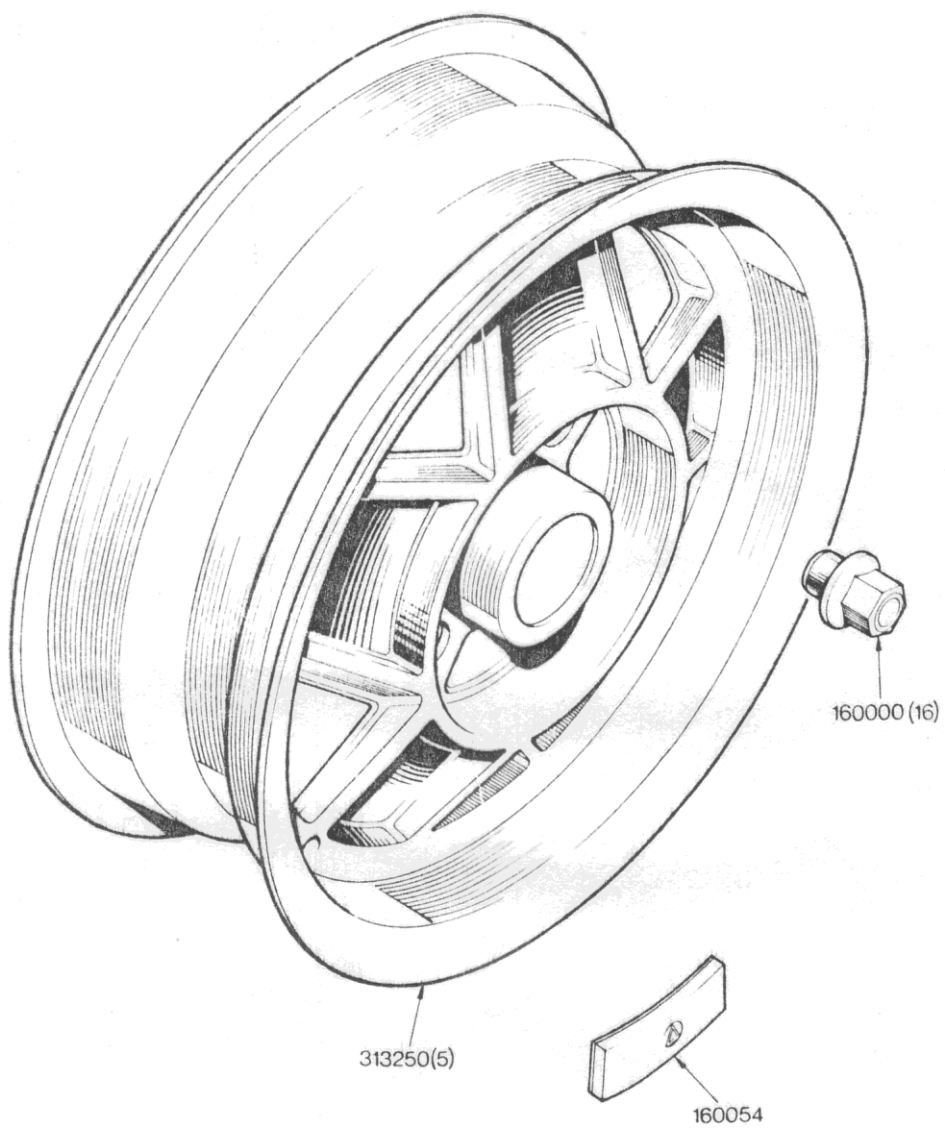

RCD WHEEL - Alloy USA and Special Orders Only (Fitted from Commission No LE20272 and future)

160054	Balance Weight 15 Grams	A/R
160055	Balance Weight 20 Grams	A/R
160056	Balance Weight 30 Grams	A/R
160057	Balance Weight 40 Grams	A/R
160058	Balance Weight 50 Grams	A/R
160059	Balance Weight 60 Grams	A/R
160060	Balance Weight 70 Grams	A/R
160061	Balance Weight 80 Grams	A/R

# ROAD WHEELS

02-51 Alloy Wheels - USA & Special Orders only (fitted from LE20272)	Part No	
	Triumph	Rimmer Bros
Wheel nut	160000	
Balance weight - 15g	160054	
Balance weight - 20g	160055	
Balance weight - 30g	160056	
Balance weight - 40g	160057	
Balance weight - 50g	160058	
Balance weight - 60g	160059	
Balance weight - 70g	160060	
Balance weight - 80g	160061	
Alloy road wheel	313250	313250