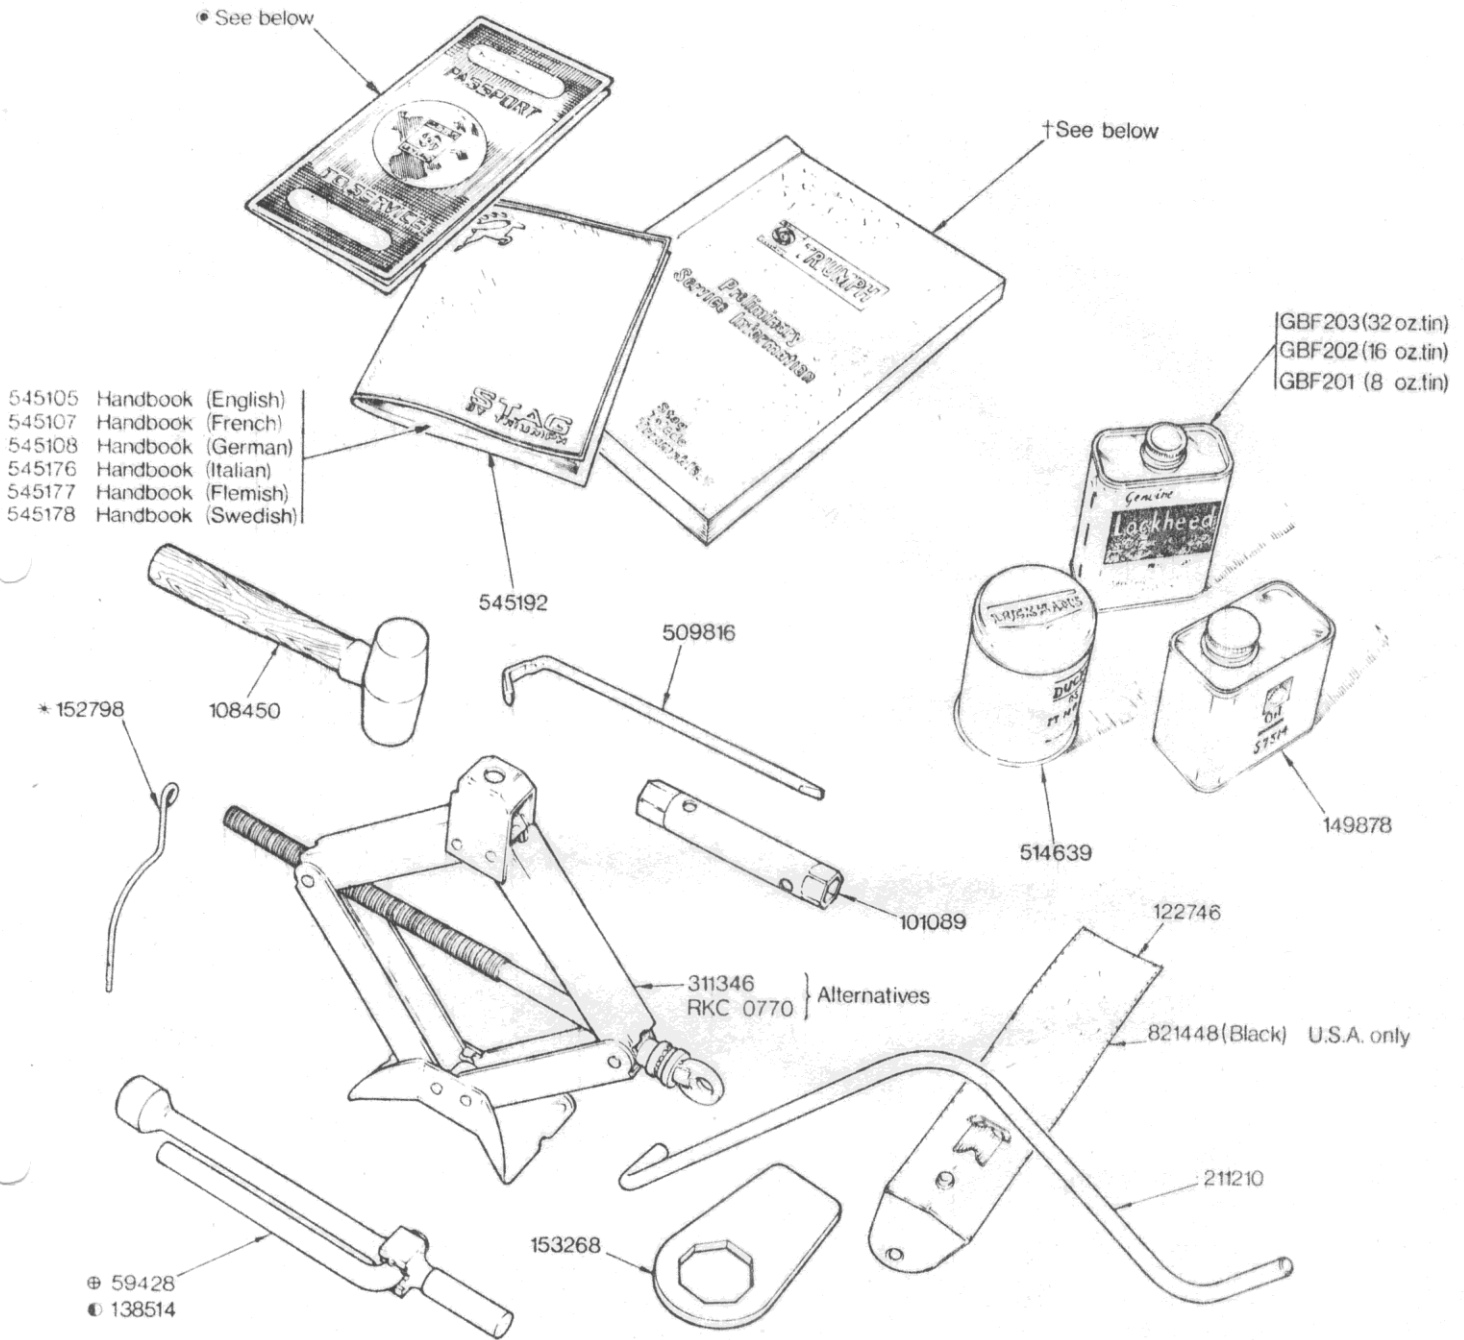

PUBLICATIONS, TOOLS ETC.

- 545160 Workshop manual (USA)
- 545162 Workshop manual (English)
- 545163 Workshop manual (French)
- 545164 Workshop manual (German)
- 545165 Workshop manual (Italian)
- 545166 Workshop manual (Flemish)
- 545167 Workshop manual (Swedish)
- 545203/A Repair time schedule (Swedish)
- 545204/A Repair time schedule (Danish)
- 545205/A Repair time schedule (Spanish)
- 545269/A Repair time schedule (Portuguese)
- 545272/A Repair time schedule (English overseas)
- 545221 Passport to service (English overseas)
- 545222 Passport to service (French)
- 545225 Passport to service (German)
- 545226 Passport to service (Flemish)
- 545227 Passport to service (Danish)
- 545228 Passport to service (Italian)
- 545229 Passport to service (Portuguese)
- 545230 Passport to service (Swedish)
- 545231 Passport to service (English overseas)
- 545232 Passport to service (English home)
- 545235 Passport to service (Spanish)
- 545236 Passport to service (Norwegian)
- 545237 Passport to service (Finish)
- 545233 Owners service statement English home
- 545219 Folder Consumer Information
- Air Conditioning Models only
- ⊕ Up to Commission No. only
- Up to Commission No. and future