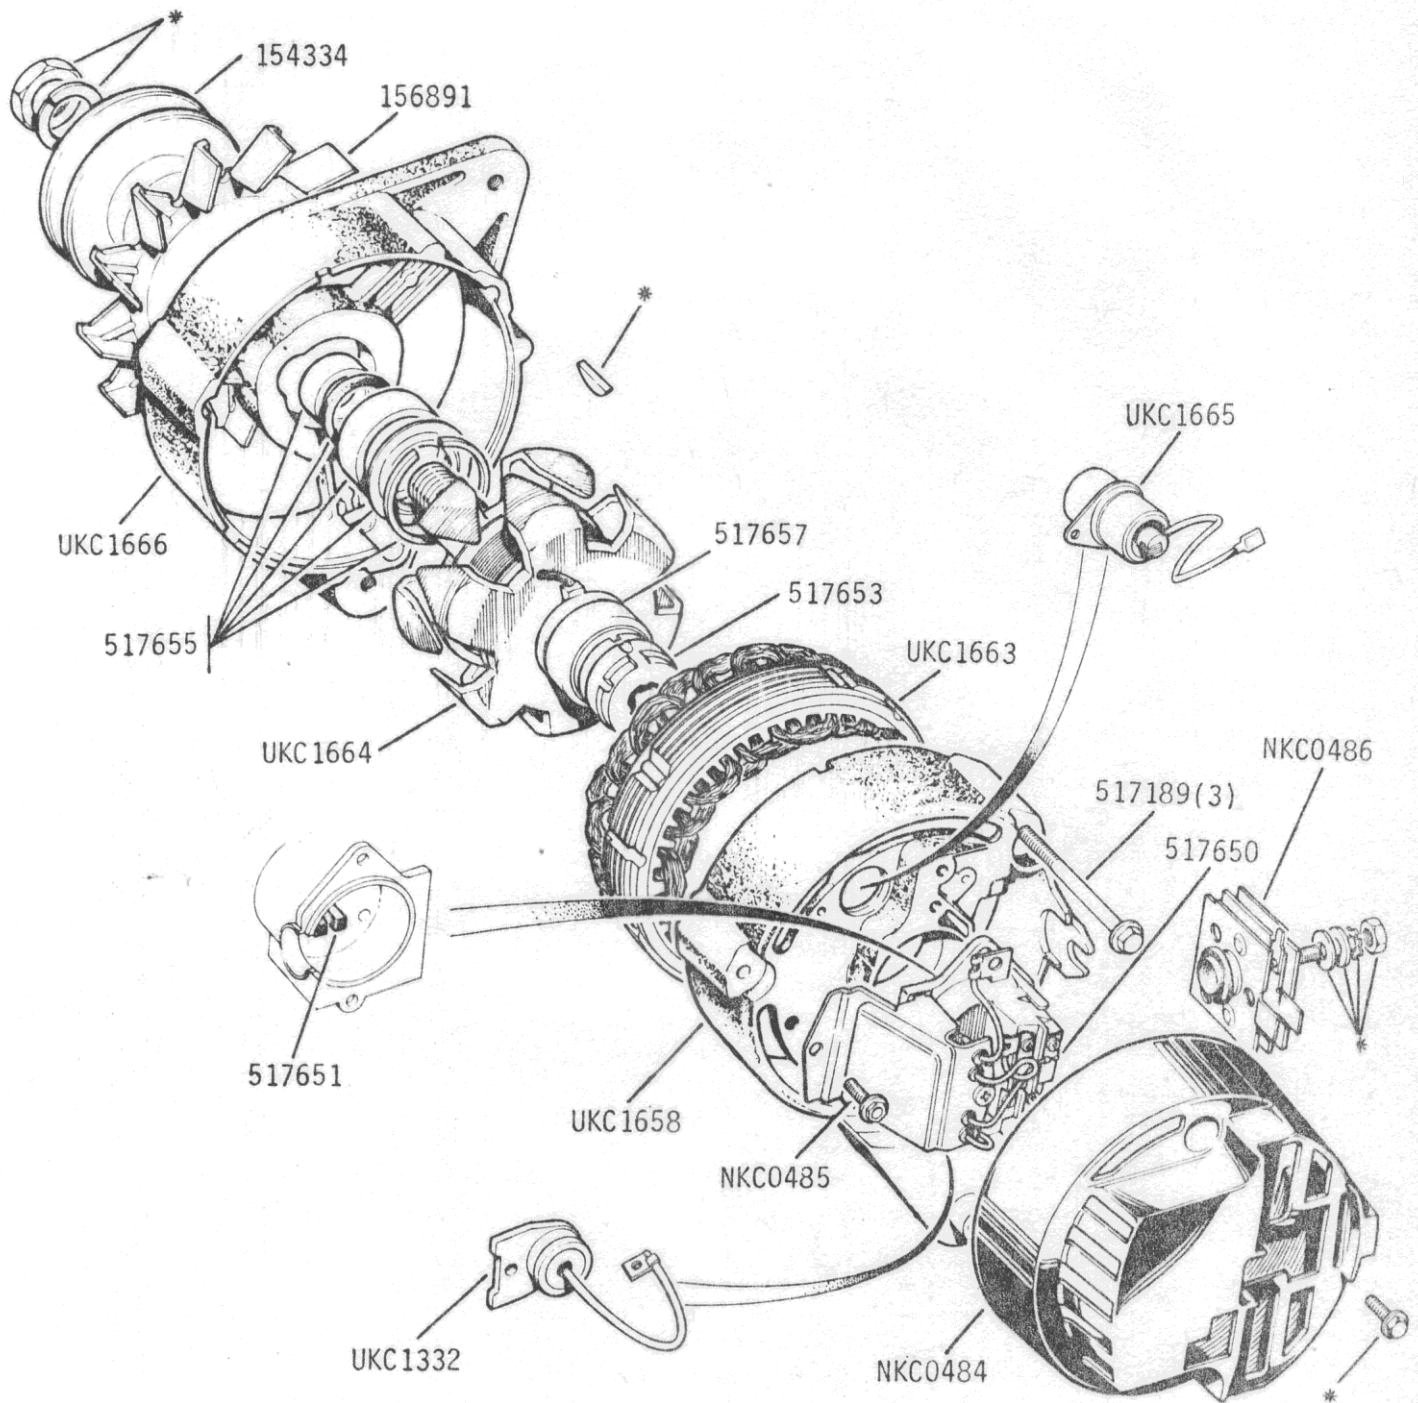

ELECTRICAL EQUIPMENT - Alternator Details (Fitted from Commission No.20,001 and future)

NOTE

Items indicated * are part of 517237 Sundry Parts Kit (both types of alternator)
 All items on this plate are part of Alternator assembly 218742 (Lucas 2'3739A) 1 off
 18ACR

STAG

03-07

B3350

ELECTRICAL EQUIPMENT

03-07 Alternator Details - 18ACR From commission no LD20001	Part No		
	Triumph	Lucas	Rimmer Bros
Pulley alternator	154334	54219467	AEU1238
Fan	156891	54219773	
Alternator	218742	23739	GXE8206
Bolt	517189		
Sundry parts kit	517237	54218702	
Brush box assembly	517650	54200349	
Brush set	517651	54219368	
Slip ring	517653	54217372	
Service kit D/E bracket	517655		
Bearing kit S/R end	517657		
Cover	NKC0484	54201155	
Bolt brush box	NKC0485		
Rectifier alternator	NKC0486 UKC1662	83166	
Surge protection device	UKC1332	54486144	
Bracket - slip ring end	UKC1658	54200781	
Stator	UKC1663	54219530	
Rotor assembly	UKC1664	54200042	
Suppression capacitor	UKC1665	54200297	
Bracket - drive end	UKC1666	54200544	