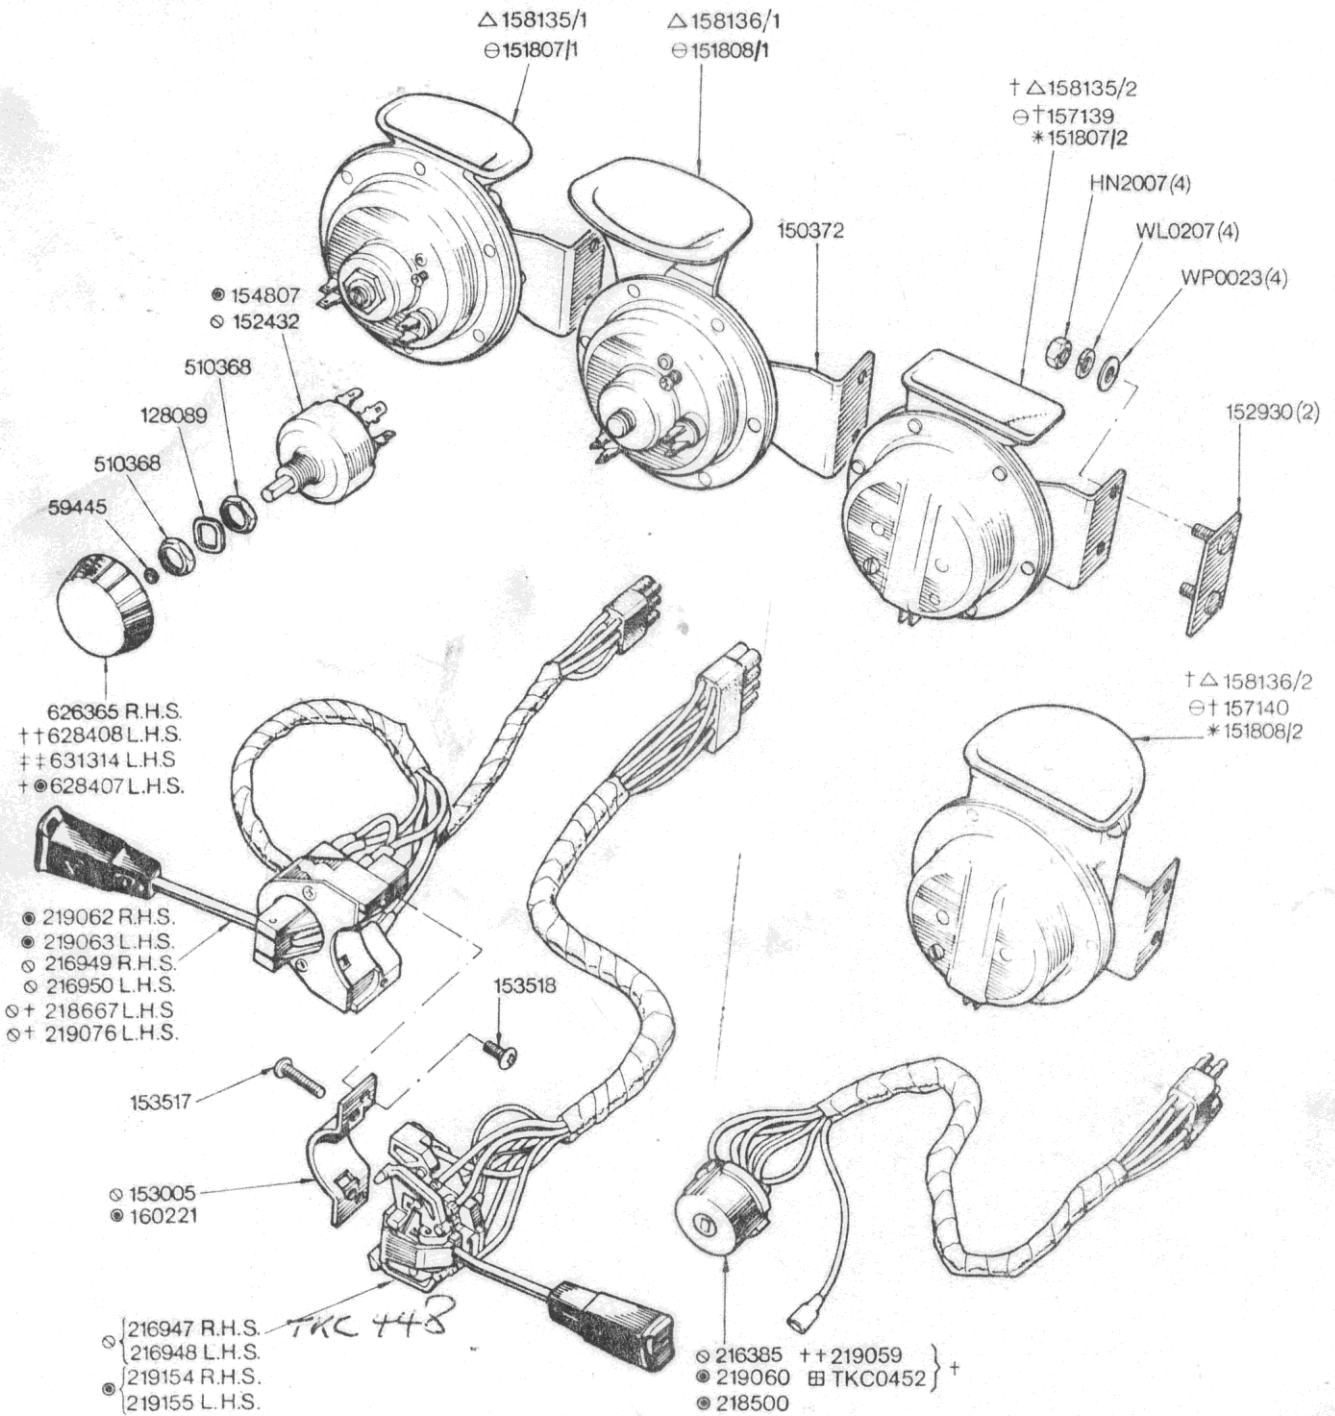

# ELECTRICAL EQUIPMENT- Horns and Steering Column Switches

**NOTE**

\* All markets except U.S.A.  
 † U.S.A. markets only

⊖ Fitted up to Commission No only  
 △ Fitted from Commission No and future  
 † † Fitted up to Commission No only  
 ⊞ Fitted from Commission No and future  
 Seat Sensor Switch—for details see Body and Fittings Plate 03-74  
 159943 Thermal Delay Wiper Unit 1 Off