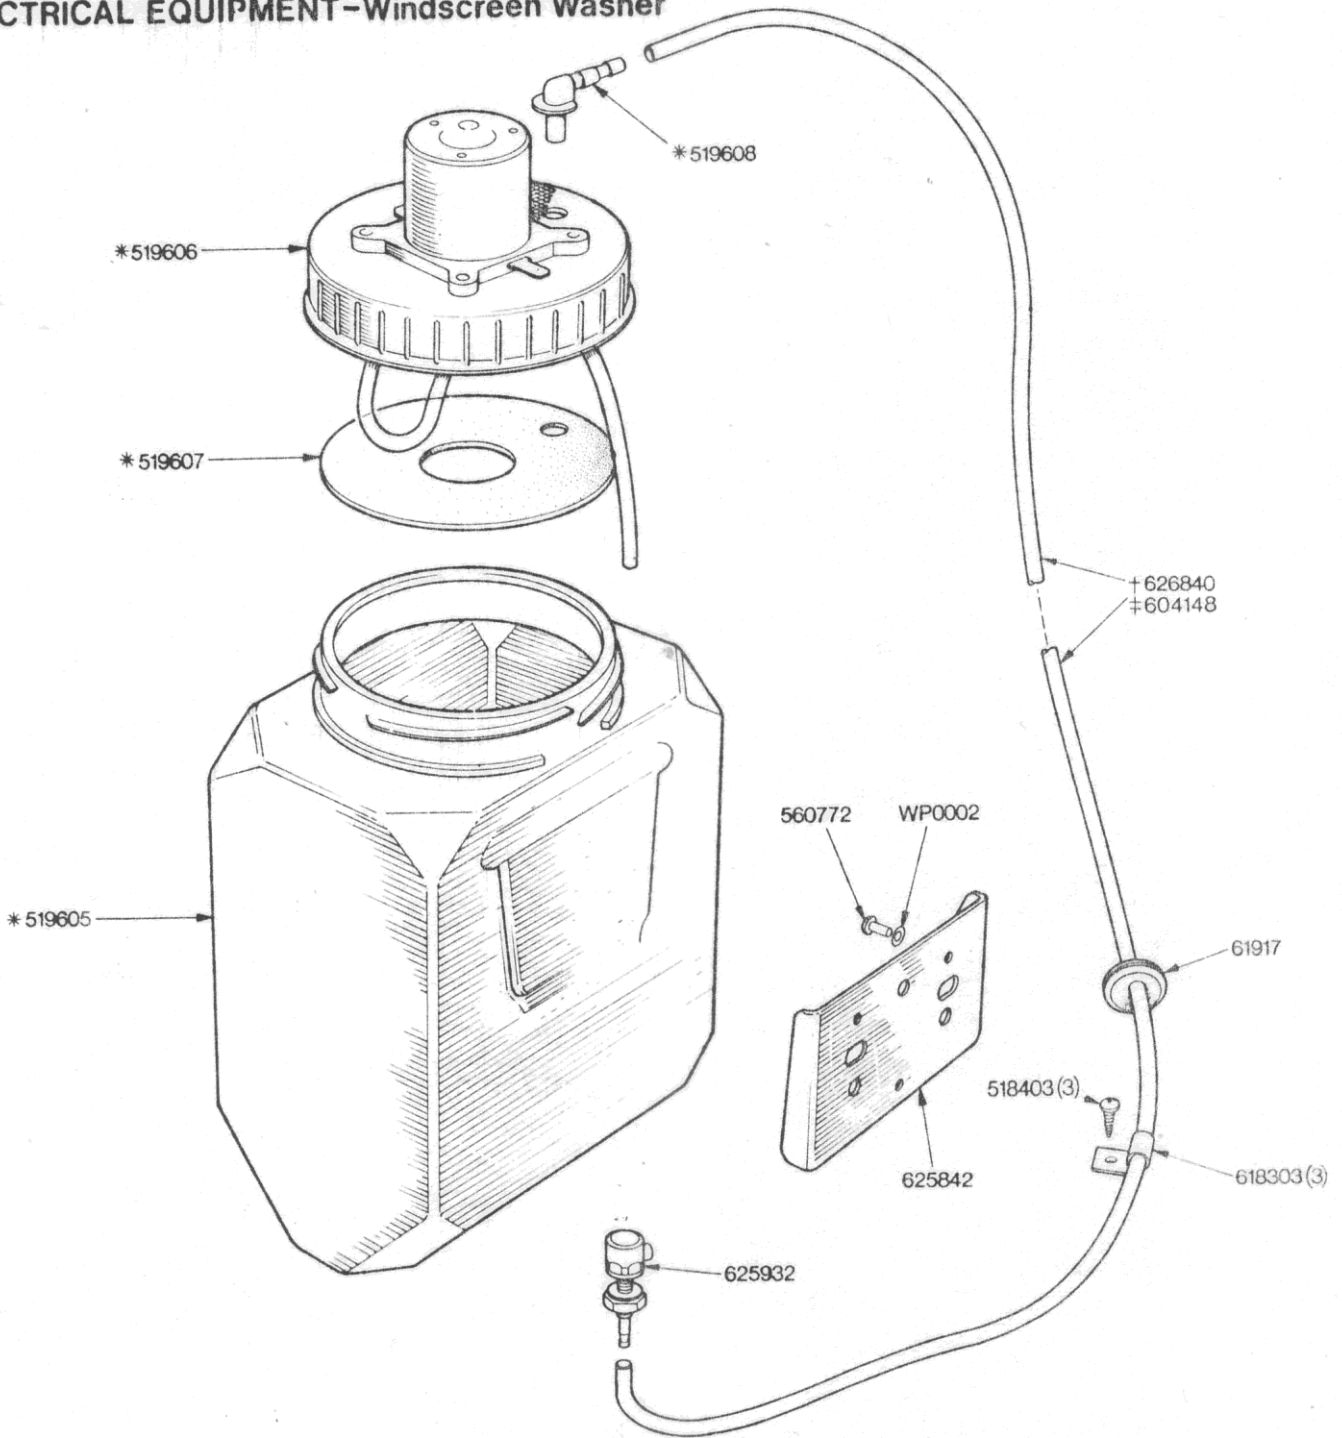

# ELECTRICAL EQUIPMENT - Windscreen Washer

NOTE:  
 All parts marked thus \* are part of 717104 Bottle and Motor  
 519609 IMPELLER SERVICE KIT 1 off  
 † Fitted up to Commission No T4386LD only  
 ‡ Fitted from Commission No T4387LD and future

# ELECTRICAL EQUIPMENT

03-11 Windscreen Washer	Part No		
	Triumph	Lucas	Rimmer Bros
Grommet	61917		61917
Screw	518403		575937
Windscreen washer bottle	519605		GWW904
Windscreen washer pump motor	519606		24G6271
Cap liner	519607		
Hose connection	519608		
Rivet	560772		560772
Tubing - fitted from commission no T4387LD	604148		RS1142
Clip	618303		149766
Windscreen washer assembly mounting bracket	625842		625842
Twin jet assembly	625932		GWW801
Tubing plastic 53 - fitted to commission no T4386LD	626840		RS1142
Windscreen washer bottle & motor assembly	717104		717104
Washer - plain, light	WP0002		WC705051