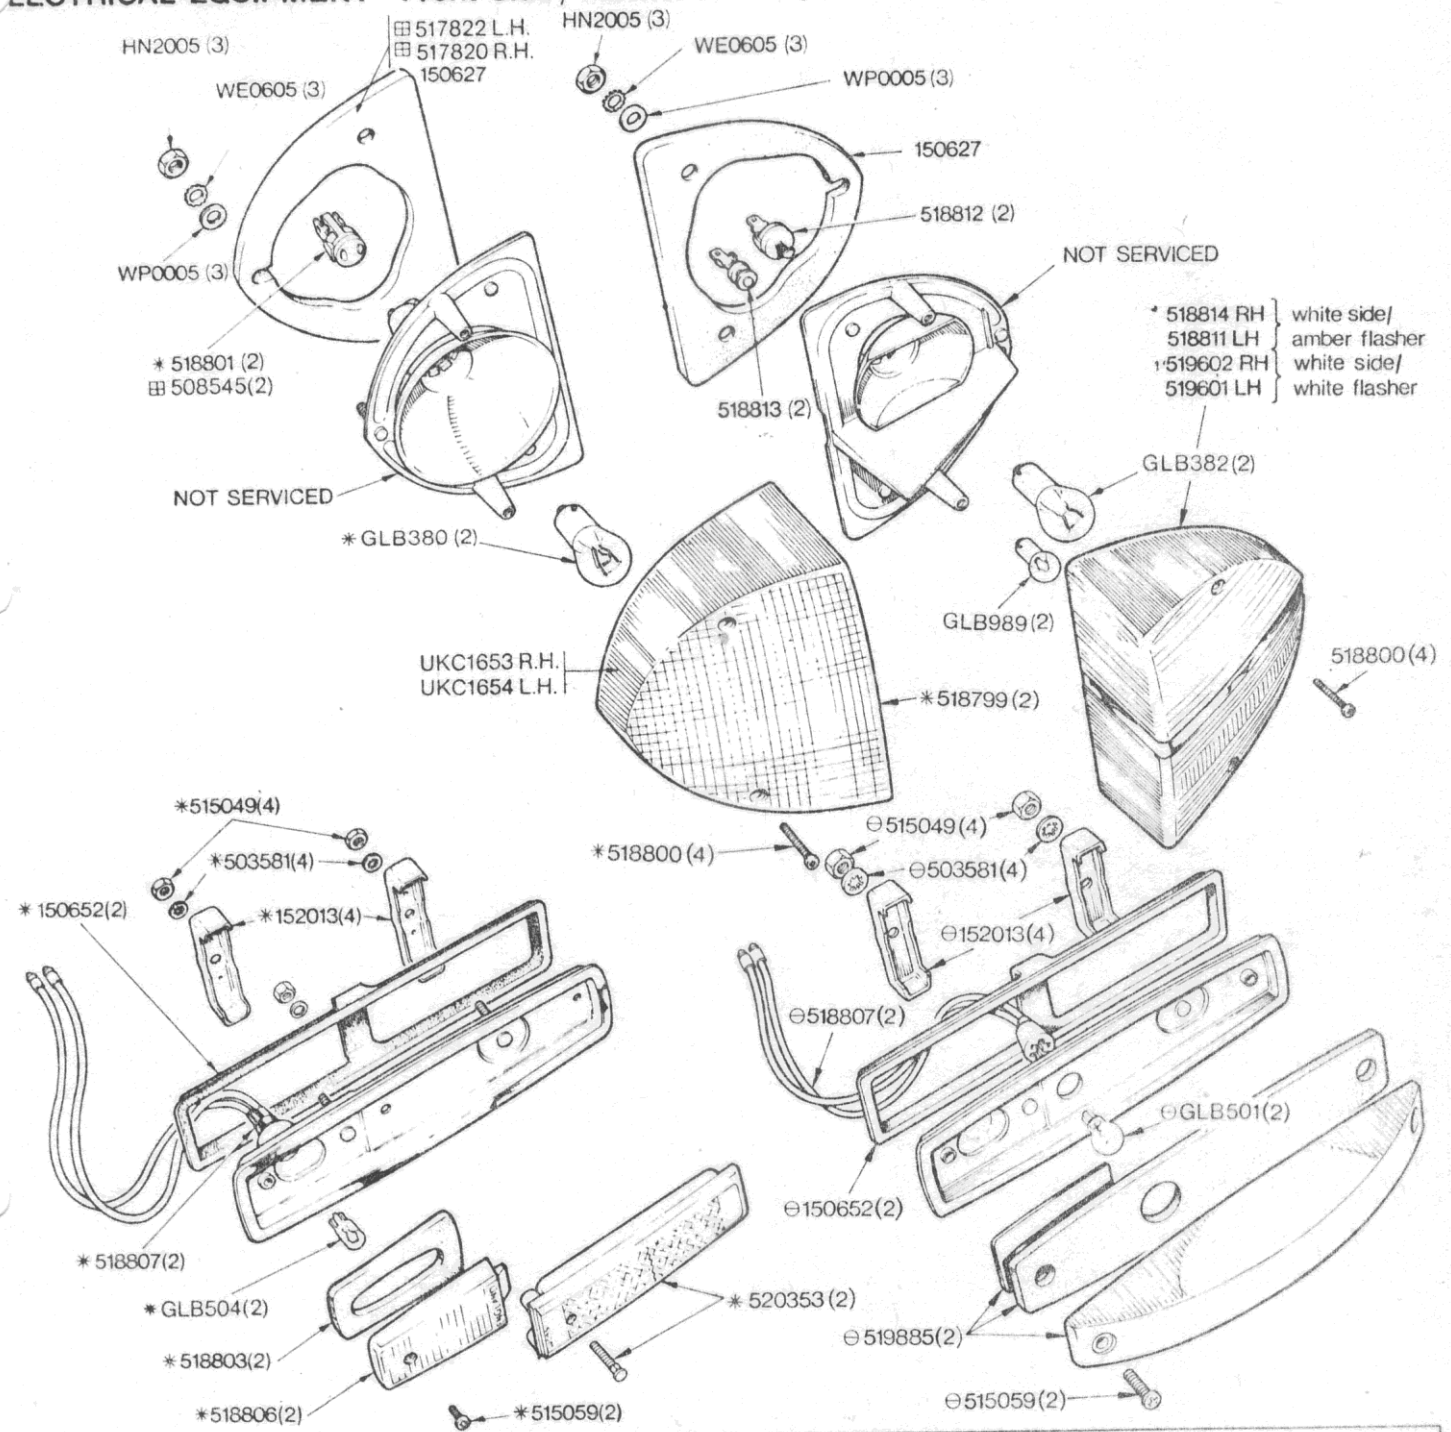

# ELECTRICAL EQUIPMENT - Front Side / Flasher and Repeater Lamps

NOTE					
215023	SIDE AND FLASHER LAMP FRONT R.H. (white side/amber flasher)	1 off	215172	SIDE AND FLASHER LAMP FRONT R.H. (amber side/amber flasher) (U.S.A. markets only)	1 off
215024	SIDE AND FLASHER LAMP FRONT L.H. (white side/amber flasher)	1 off	215173	SIDE AND FLASHER LAMP FRONT L.H. (amber side/amber) (U.S.A. markets only)	1 off
⊙ 215174	SIDE AND FLASHER LAMP FRONT R.H. (white side/white flasher)	1 off	*156948	MARKER LAMP AND REFLECTOR AMBER (U.S.A. markets only)	2 off
⊙ 215175	SIDE AND FLASHER LAMP FRONT L.H. (white side/white flasher)	1 off	Items marked thus * are for U.S.A. only		
153004	FRONT REPEATER LAMP	2 off	⊙ Fitted up to Commission No.	only	
⊙ 218675	SIDE AND FLASHER LAMP FRONT R.H.	1 off	⊙ Fitted from Commission No.	and future	
⊙ 218676	SIDE AND FLASHER LAMP FRONT L.H.	1 off			
All markets except U.S.A. comprising items marked thus ⊙					