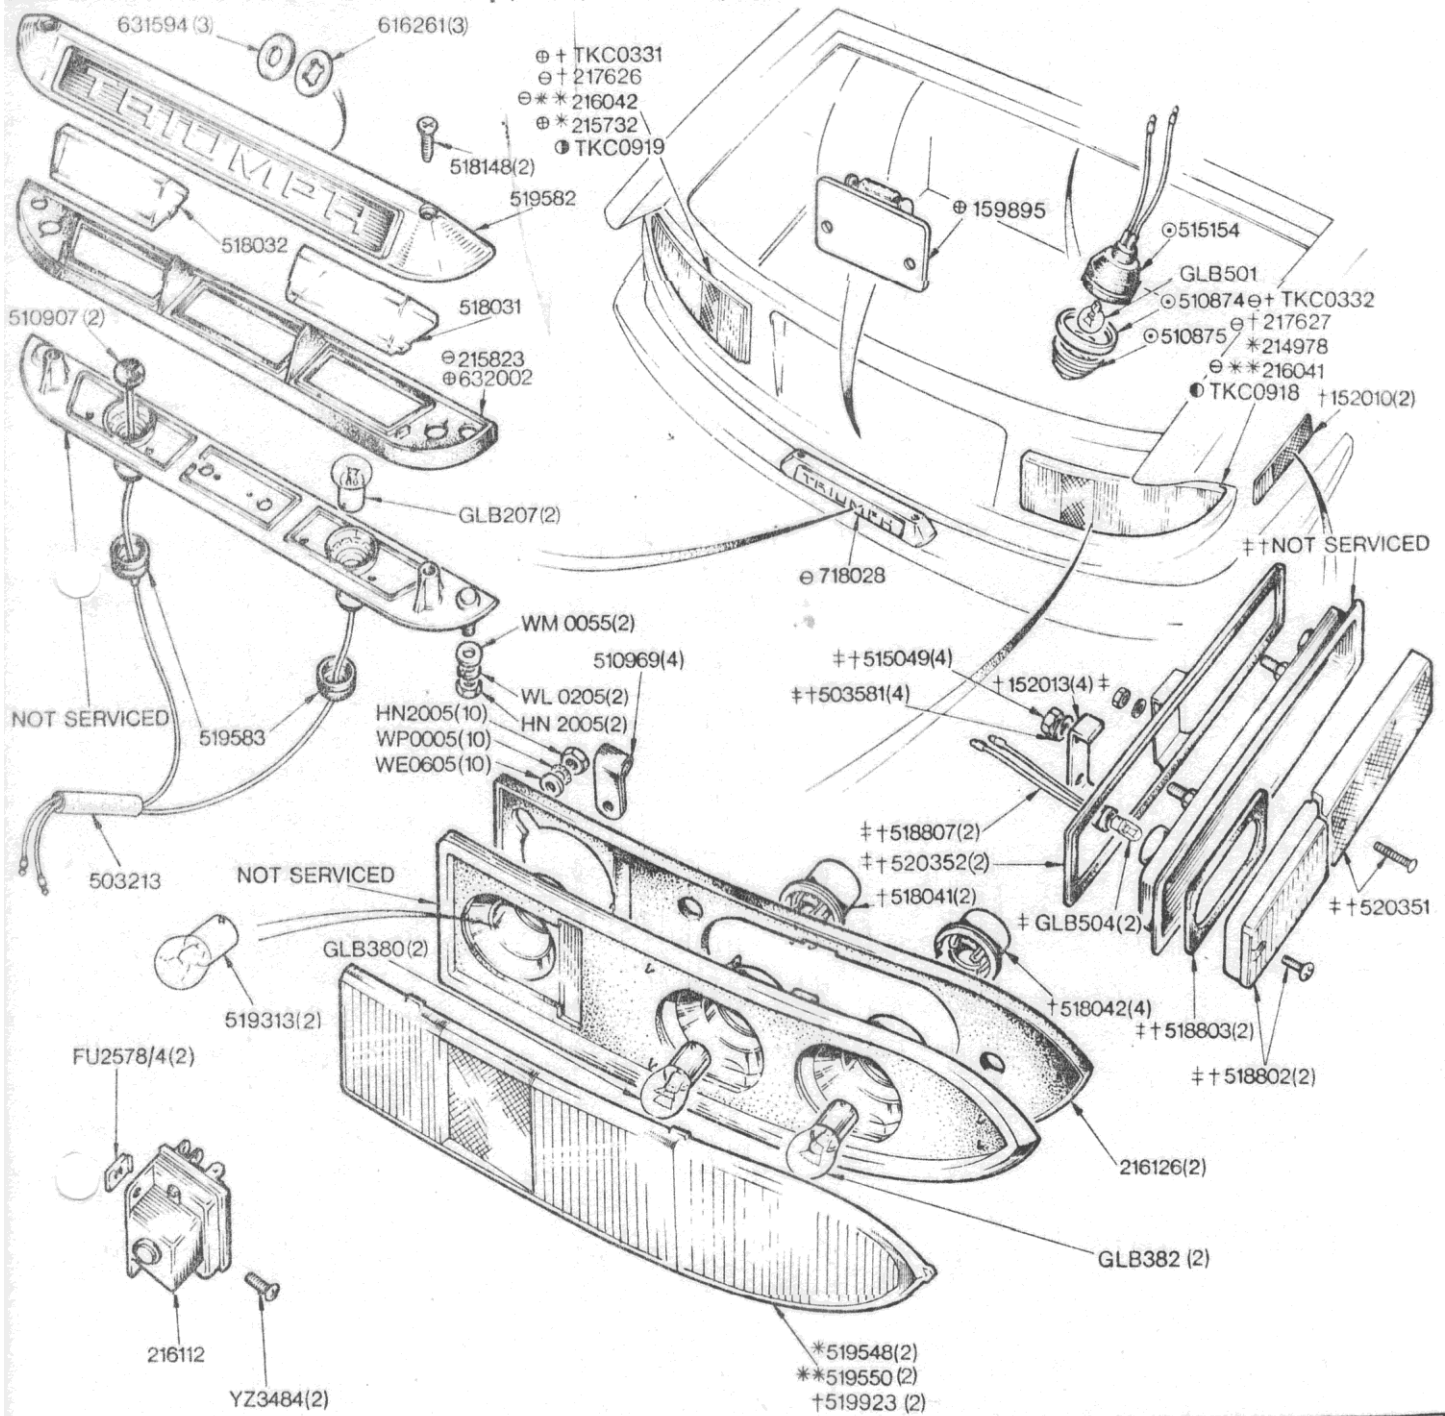

ELECTRICAL EQUIPMENT - Stop/Tail/Reverse, Number Plate and Side Marker Lamp

NOTE

Items marked thus * are for all markets except France
Items marked thus ** are for France only
Items marked thus ⊗ are all part of Luggage Boot Lamp 151777
Items marked thus ⊕ are for USA only
Items marked thus †† are not required for USA
156949 Marker Side Rear U.S.A only consists of parts marked †

160377 Clip Cable	No Plate Extension lead to Boot	1off
61917 Grommet		1off
632002 Gasket R/No. Plate lamp		4off
FT2442/4 Nut		4off
519173 Screw S/T		4off
STA 634570 Washer		1off

⊕ Fitted up to Commission No. 20,000LD only.
⊕ Fitted from Commission No. 20,001LD and future.
⊗ All markets except U.S.A.

03-14 B1887/8