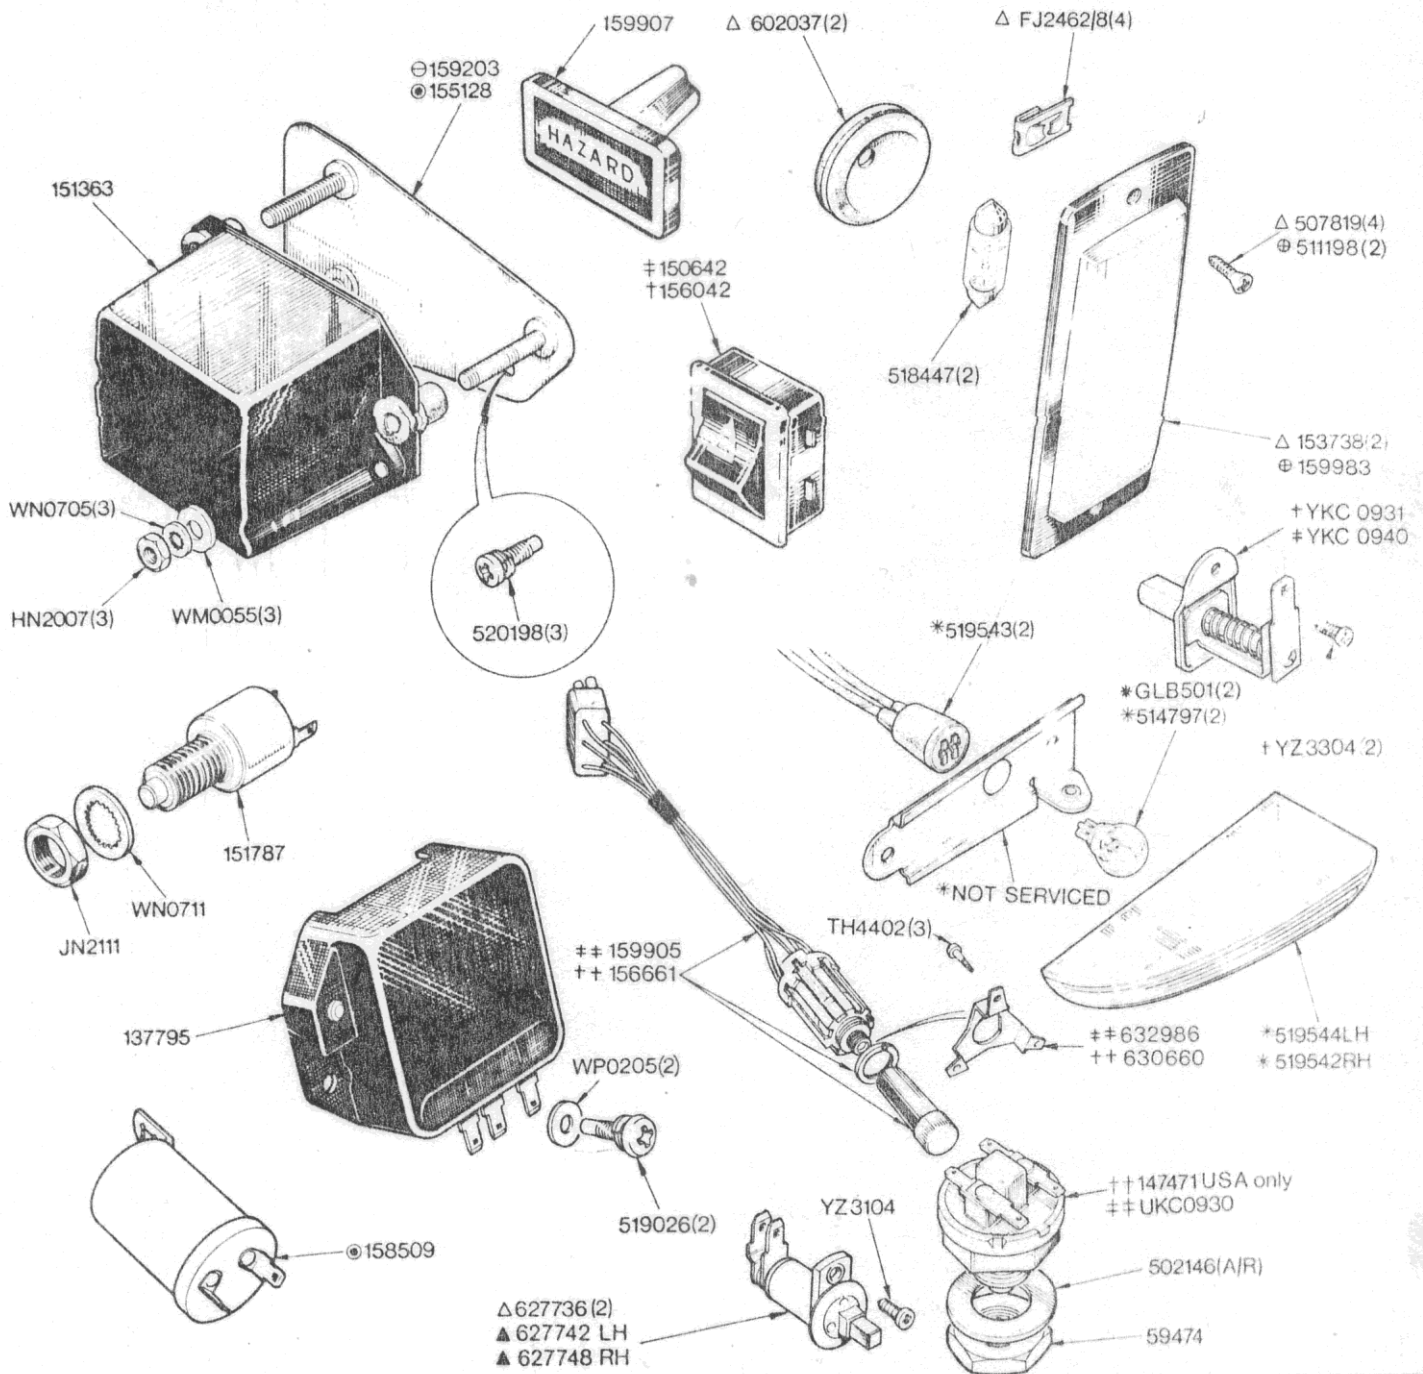

ELECTRICAL EQUIPMENT - Interior Lamp, Puddle Lamp, Switches, etc.

NOTE:
 150653 R.H. } ARM REST PUDDLE LAMP ASSY
 150654 L.H. } comprising all items marked thus*
 ● Fitted up to Commission only
 ○ Fitted from Commission and future
 † Fitted up to Commission No.T20,000LD only
 †† Fitted from Commission No.T20,000LD and future
 △ Fitted up to Commission No. only
 ⊕ Fitted from Commission No. and future
 ▲ U.S.A. only