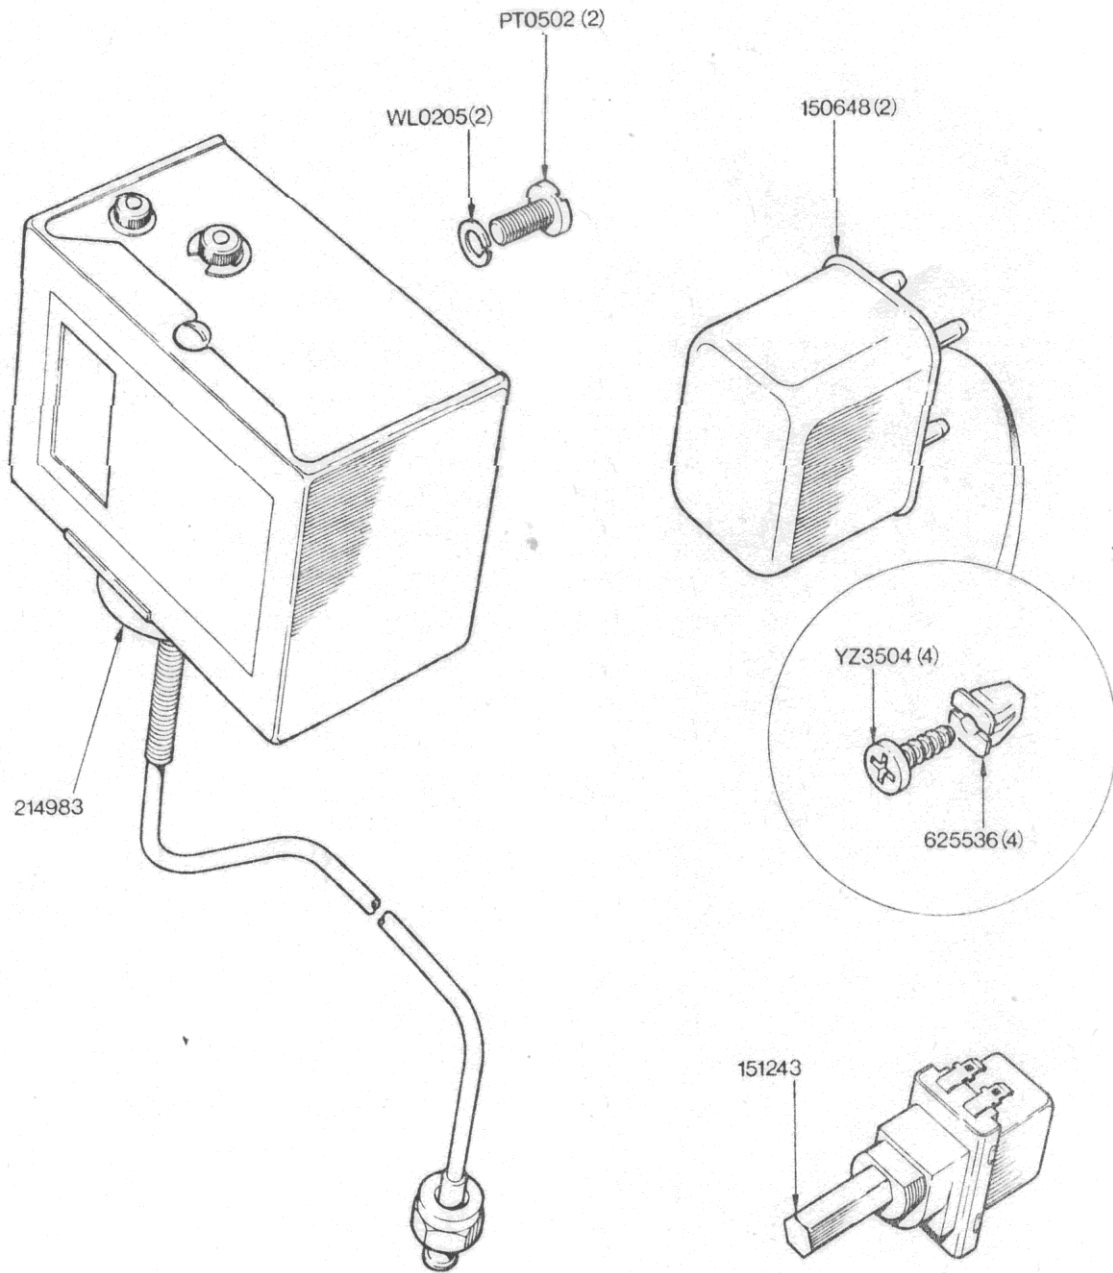

ELECTRICAL EQUIPMENT - Air Conditioning Relays

NOTE

AIR CONDITIONED MODELS ONLY

†216456	Lead Extension	relay plate	1off
153722	Lead Extension	micro switch	1off
†217698	Lead Extension	relay plate	1off
‡	Fitted up to Commission No	only	
†	Fitted from Commission No	and up to T20,000	only

ELECTRICAL EQUIPMENT

03-17 Air Conditioning Relays	Part No		
	Triumph	Lucas	Rimmer Bros
Change over relay	150648		
Blower switch air con only	151243		
Lead extension microswitch	153722		
Pressure cut-out switch	214983		
Lead extension relay plate - to commission no ?	216456		
Lead extension relay plate - from commission no ? to T20000	217698		
Locknut	625536		570779
Setscrew - pan head (binding)	PT502		
Washer - lock	WL205		
Screw - self-tapping cross recess A-type	YZ3504		GHF425