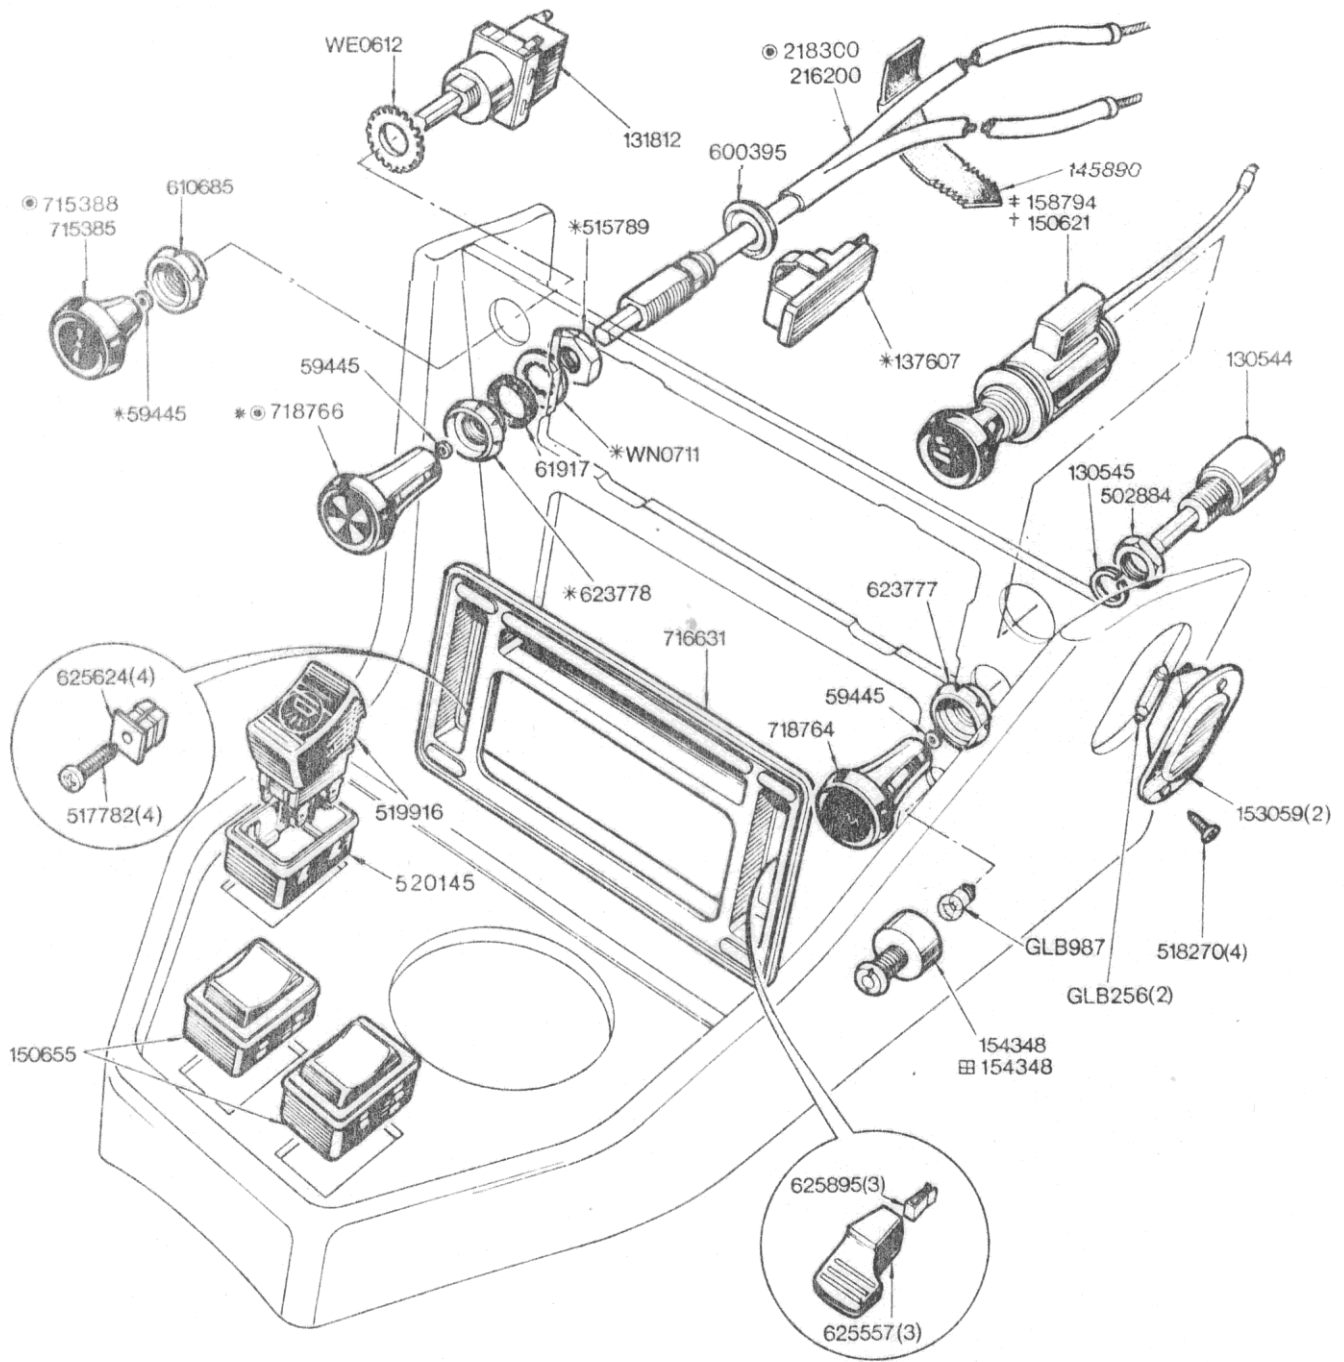

# ELECTRICAL EQUIPMENT - Console Switches

**NOTE**

- |        |  |       |   |
|--------|--|-------|---|
| 216200 | CHOKE CONTROL ASSY comprising items marked thus* |       |   |
| 151243 | SWITCH, blower                                   | 1 off | } Required when air conditioning is fitted. |
| 153722 | SWITCH, micro & thermostat extension lead        | 1 off |   |
| 153229 | CLIP SPRING, leads condenser to motor bracket    | 1 off |   |

Items marked thus © are for U.S.A only  
 + Fitted up to Commission No. T20,000LD only  
 \* Fitted from Commission No. T20,001LD and future  
 □ Italy only

# ELECTRICAL EQUIPMENT

03-20 Console Switches	Part No		
	Triumph	Lucas	Rimmer Bros
Washer knob	59445		CCN110
Washer knob	59445		718764
Grommet	61917		
Heated backlight switch	130544	31869	2H4841
Washer - spring	130545		130545
Heater blower switch	131812	39257A	131812
Choke light control switch	137607		137607
Cleat fir tree	145890		
Cigar lighter - to commission no T20000LD	150621		
Window lift switch	150655		150655
Heated backlight warning light	154348		154348
Cigar lighter - from commission no T20001LD	158794		
Choke control	216200		
Choke control - USA only	218300		
Nut	502884		502884
Nut	515789		
Screw	517782		
Interior light switch	519916	39693A	519916
Nacelle	520145		520145
Grommet dash front choke control	600395		
Heater blower switch bezel	610685		610685
Heated backlight switch bezel	623777		
Choke control bezel	623778		
Knob heater control	625557		625557
Nut bezel to console	625624		
Clip knob attachment	625895		625895A
Heater blower switch knob	715385		715385
Heater blower switch knob - USA only	715388		
Bezel air temperature	716631		716631
Heated backlight switch knob	718764		718764
Knob choke control	718766		
Bulb	GLB987		GLB987
Washer - shakeproof, external	WE612		WE600091
Washer - shakeproof, internal	WN0711		
Cigar lighter			ZKC1152