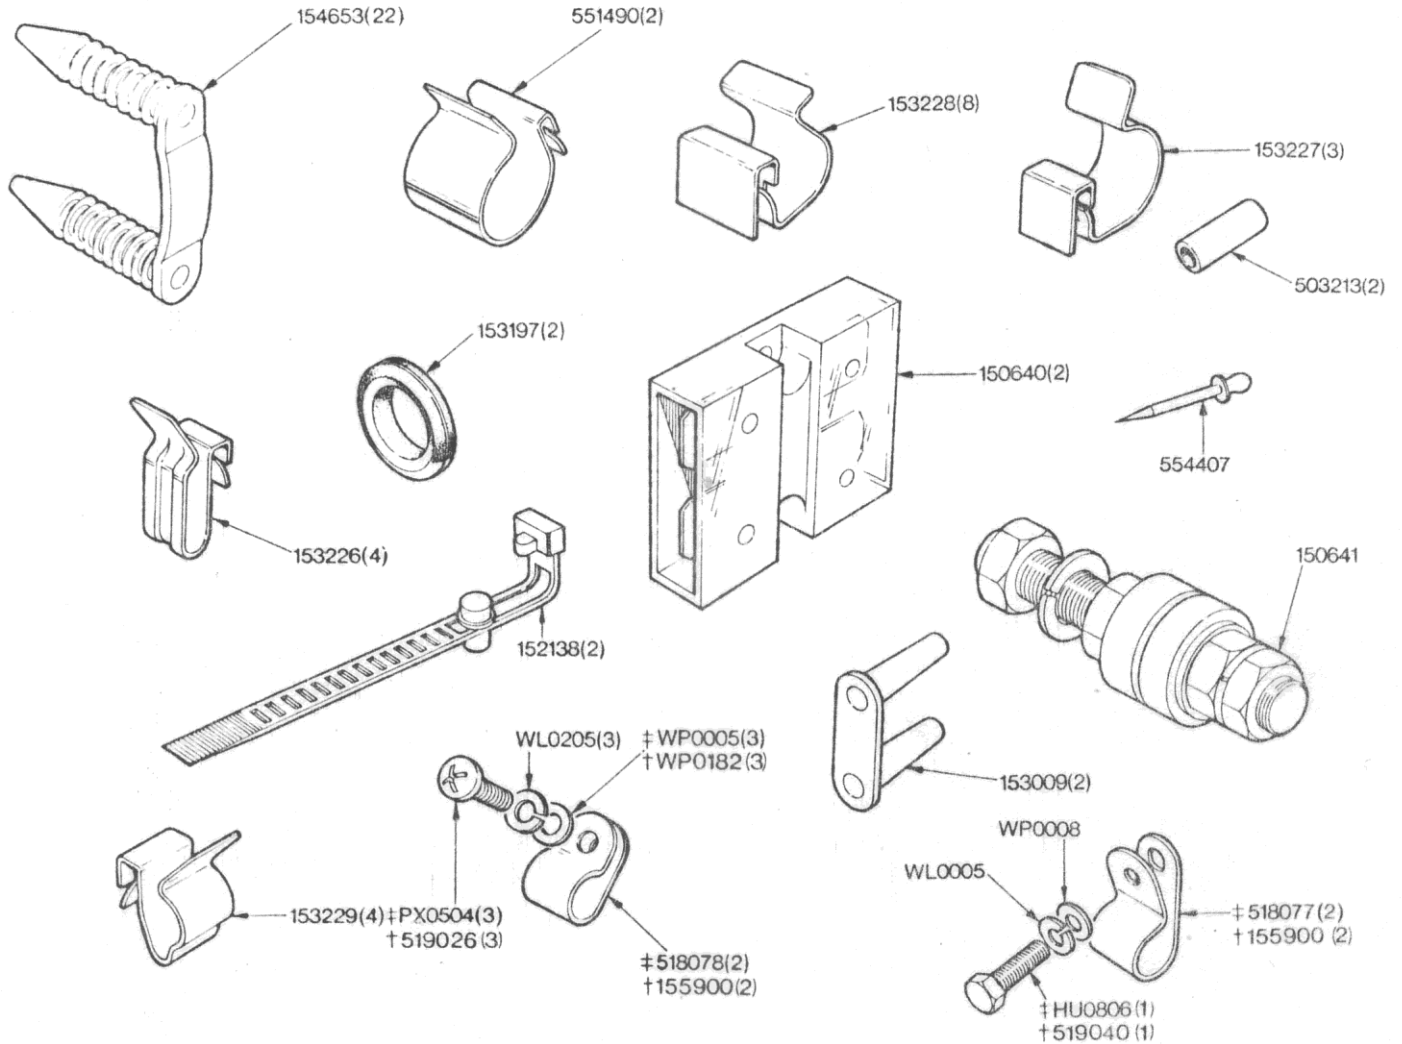

ELECTRICAL EQUIPMENT - Harness and Clips

NOTE				
521016	Lead Kit for use with 218087 Distributor (Anti-air pollution)			
†153251	Cable, back light heated	2 off		
514054	'P' Clip Relay Lead to Front Wing Valance			
518850	Sleeve P.V.C. Main Harness to Wing Valance			
153227	Clip, cable harness front valance			
⊖218419	Facia Harness L.H.S.	1 off		
⊖312435	Main Harness	1 off		
⊖158617	Gearbox Harness (Manual)	1 off	U.S.A. only	
⊖158618	Gearbox Harness (Automatic)	1 off		
219110	Relay, Plate Harness	1 off		
219111	Relay, Plate Harness (Air Conditioning only)	1 off		
160072	Body Harness R.H.	1 off		
160071	Body Harness L.H.	1 off		
160073	Lead, Extension Courtesy Light	1 off		
150804	Lead, Earth	1 off		
153933	Lead, Earth Alternative			
160183	Lead, Extension Alternator	1 off		
160294	Harness Overdrive and Reverse Lamp	1 off		
160074	Lead, Extension Number Plate	1 off		
313255	Main Harness	1 off		
219112	Facia Harness L.H.S.	1 off		
⊙219114	Facia Harness R.H.S.	1 off		
⊙219113	Facia Harness L.H.S.	1 off		
⊙313251	Main Harness R.H.S.	1 off		
⊙313253	Main Harness L.H.S.	1 off		
⊙160075	Harness, Console	1 off		
⊞ UKC1976	Harness, Console	1 off		
** 160070	Body Harness R.H.S.	1 off		
** 160069	Body Harness L.H.S.	1 off		
313256	Main Harness R.H.S.	1 off		
160295	Harness Extension Gearbox	1 off		
††	Fitted up to Commission No T20,000LD only			
**	Fitted from Commission No T20,001LD and future			
⊙	Fitted from Commission No up to T20,000LD only			
⊙	Fitted up to Commission No T20,000LD only			
⊙	Fitted from Commission No. T20,001 LD and up to			only
⊞	Fitted from Commission No. T20,001 LD and future			
⊞	Fitted from Commission No and future