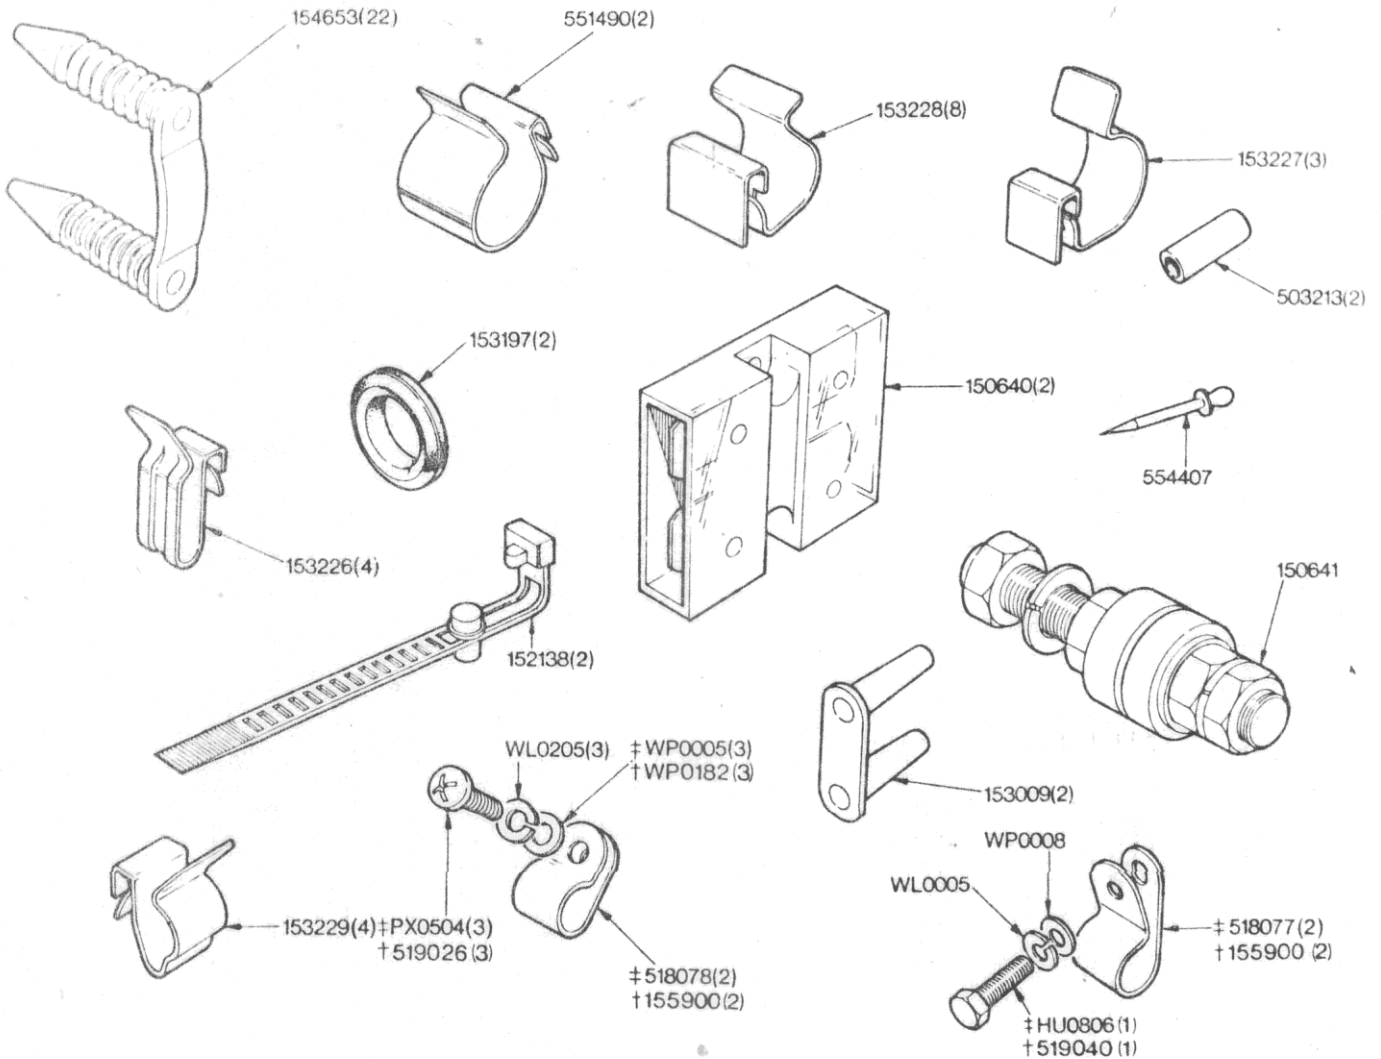

## NOTE

* 313252	Main Harness R.H.S.	1 off	
* 313254	Main Harness L.H.S.	1 off	
△ RKC0779	Main Harness R.H.S.	1 off	} Air Conditioning
△ RKC0781	Main Harness L.H.S.	1 off	
160282	Harness Extension	1 off	
	Warning Light Cluster		
512565	Bullet Crimp on	2 off	} Extension Harness to
13H5802	Cable Connector	2 off	
158953	Conversion Lead	1 off	
512565	Bullet Crimp on	1 off	} Italy only
159931	Extension Lead (Side Lamp Warning)	1 off	
219112	Facia Harness L.H.S.	1 off	
* 219114	Facia Harness R.H.S.	1 off	
* 219113	Facia Harness L.H.S.	1 off	
△ TKC0987	Facia Harness L.H.S.	1 off	
△ TKC0868	Facia Harness R.H.S.	1 off	
* 313251	Main Harness R.H.S.	1 off	
* 313253	Main Harness L.H.S.	1 off	
△ RKC0780	Main Harness L.H.S.	1 off	
△ RKC0778	Main Harness R.H.S.	1 off	
* 160075	Console Harness	1 off	
● * 160070	Body Harness R.H.S.	1 off	
● UKC4044	Body Harness R.H.S.	1 off	
* 160069	Body Harness L.H.S.	1 off	
△ UKC1823	Body Harness R.H.S.	1 off	
△ UKC1923	Body Harness L.H.S.	1 off	
160336	Lead Extension (Overdrive Harness)	1 off	
○ UKC1551	Console Harness L.H.S. (U.S.A.)	1 off	
UKC1961	Roof Harness	1 off	
160296	Harness 'J' Type Overdrive	1 off	} U.S.A.
160336	Lead Extension	1 off	
508804	Lucar Double Ended	1 off	
157350	Lead Extension ( 'J' Type Overdrive and Reverse Lamp)	1 off	
160216	Illumination Control	1 off	
160330	Clip(Overdrive Harness to Top Cover)	2 off	
* Fitted from Commission No. T20,000 LD			
	up to	and from	up to
△ Fitted from Commission No.			and future
☒ Fitted from Commission No.			and future
● Australia only			