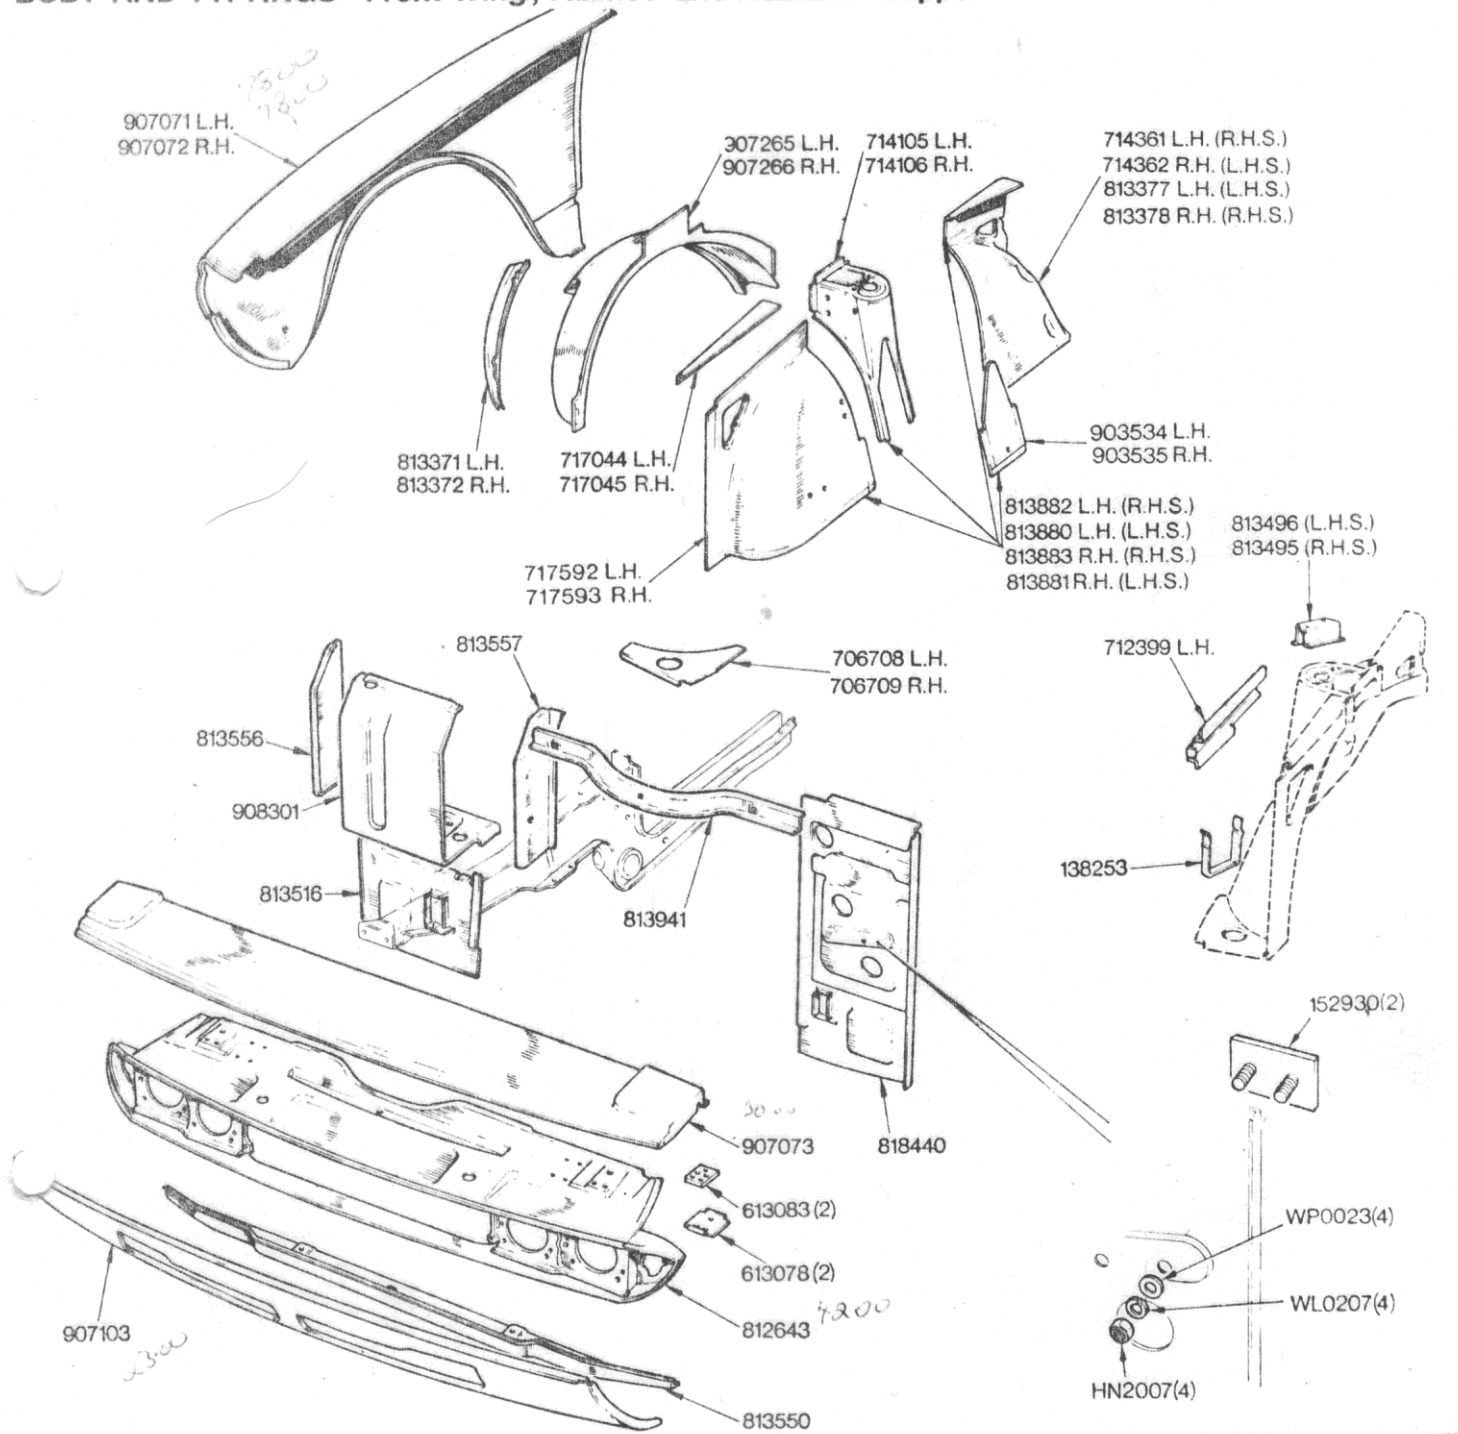

BODY AND FITTINGS—Front Wing, Valance and Radiator Support

BODY & FITTINGS

03-29 Front Wing, Valance and Radiator Support	Part No	
	Triumph	Rimmer Bros
Mounting bracket	138253	138253
Horn plate assembly	152930	
Tapping plate	613078	
Bonnet hinge tapped plate	613083	
Closing panel valance to side member - LH	706708	706708
Closing panel valance to side member - RH	706709	706709
Bonnet stay guide	712399	712399
Mounting assembly front suspension - LH	714105	714105
Mounting assembly front suspension - RH	714106	714106
Front valance rear assembly - RHS, LH	714361	714361
Front valance rear assembly - LHS, RH	714362	813378
Extension angle valance to front wing - LH	717044	717044
Extension angle valance to front wing - RH	717045	717045
Front inner valance panel front - LH	717592	717592
Front inner valance panel front - RH	717593	717593
Grille surround assembly	812643	812643
Front wheelarch filler panel - LH	813371	
Front wheelarch filler panel - RH	813372	
Front valance rear assembly - LHS, LH	813377	813377
Front valance rear assembly - RHS, RH	813378	813378
Windscreen wiper motor bracket assembly - RHS	813495	813495
Windscreen wiper motor bracket assembly - LHS	813496	813496
Radiator support panel - RH	813516	813516
Bottom rail pad radiator mounting	813550	813550
Battery box outer side panel	813556	813556
Battery box inner side panel	813557	813557
Front valance assembly - LHS, LH	813880	813880
Front valance assembly - LHS, RH	813881	813881
Front valance assembly - RHS, LH	813882	813882
Front valance assembly - RHS, RH	813883	813883
Top rail radiator mounting	813941	813941
Radiator support panel - LH	818440	818440
Front valance filler panel - RH	903534	903534
Front valance filler panel - LH	903535	903535
Front wing panel - LH	907071	907071
Front wing panel - RH	907072	907072
Front apron panel	907073	907073
Body front panel lower	907103	907103
Front wheelarch panel - LH	907265	907265
Front wheelarch panel - RH	907266	907266
Battery box panel	908301	908301
Nut	HN2007	
Washer - lock	WL0207	
Washer - plain, light	WP0023	