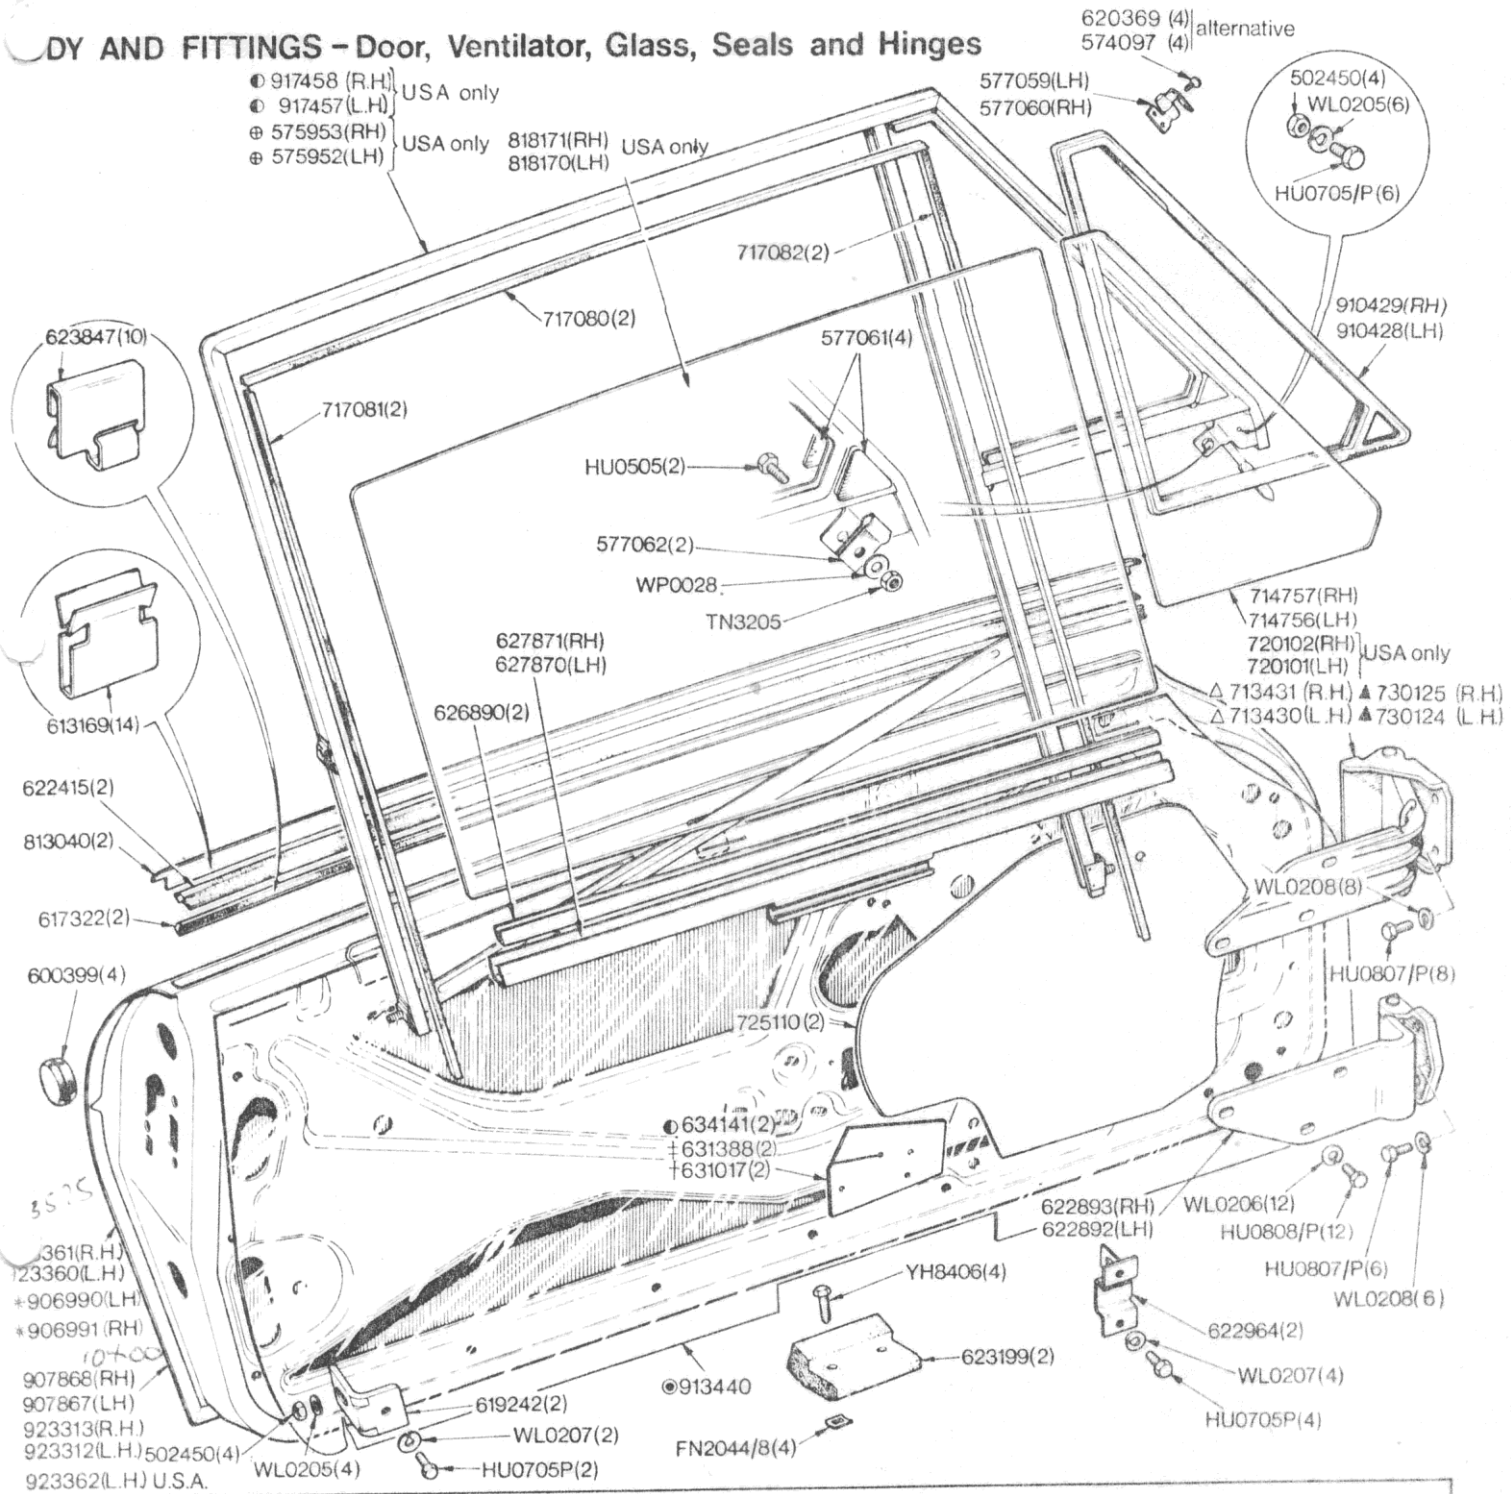

DOOR AND FITTINGS - Door, Ventilator, Glass, Seals and Hinges

577055	INNER VENT FRAME AND GLASS ASSY - LH	1 off	
577056	INNER VENT FRAME AND GLASS ASSY - RH	1 off	
577057	INNER VENT FRAME AND SUNDYM GLASS ASSY - LH	1 off	USA only
577058	INNER VENT FRAME AND SUNDYM GLASS ASSY - RH	1 off	
†	Fitted up to Body No.	only	
‡	Fitted from Body No.	and up to LD 20000 only	
*	906990-1 Door Outer (Part of Door Assemblies 907867-8)		
●	Fitted up to Commission No.	only	
⊕	Fitted up to Commission No.	20000 only	
⊖	Fitted from Commission No.	20001 and future	
Δ	Fitted up to Body No.	only	
▲	Fitted from Body No.	and future.	
++	Fitted up to Commission No.	only	
##	Fitted from Commission No.	and future	

BODY & FITTINGS

03-36 Door, Ventilator, Glass, Seals & Hinges continued	Part No	
	Triumph	Rimmer Bros
Door assembly - RH, from commission no ?	923313	923313
Door outer panel - LH, from commission no ?	923360	923360
Door outer panel - RH, from commission no ?	923361	923361
Door assembly - LH, USA from commission no ?	923362	
Nut - Fix, Simmonds, plate type	FN2044/8	GHF701
Setscrew	HU0505	SH605051
Setscrew - pointed end	HU0705P	SH604051
Setscrew - pointed end	HU0807P	SH605071
Setscrew - pointed end	HU0808P	GHF103
Nut	TN3205	TN3209
Washer - lock	WL0205	WL205
Washer - lock	WL0206	WL205
Washer - lock	WL0207	GHF331
Washer - lock	WL0208	GHF332
Washer - plate	WP0028	WP28
Screw - self tapping hex head	YH8406	YH8406
Channel felt set		RS1208