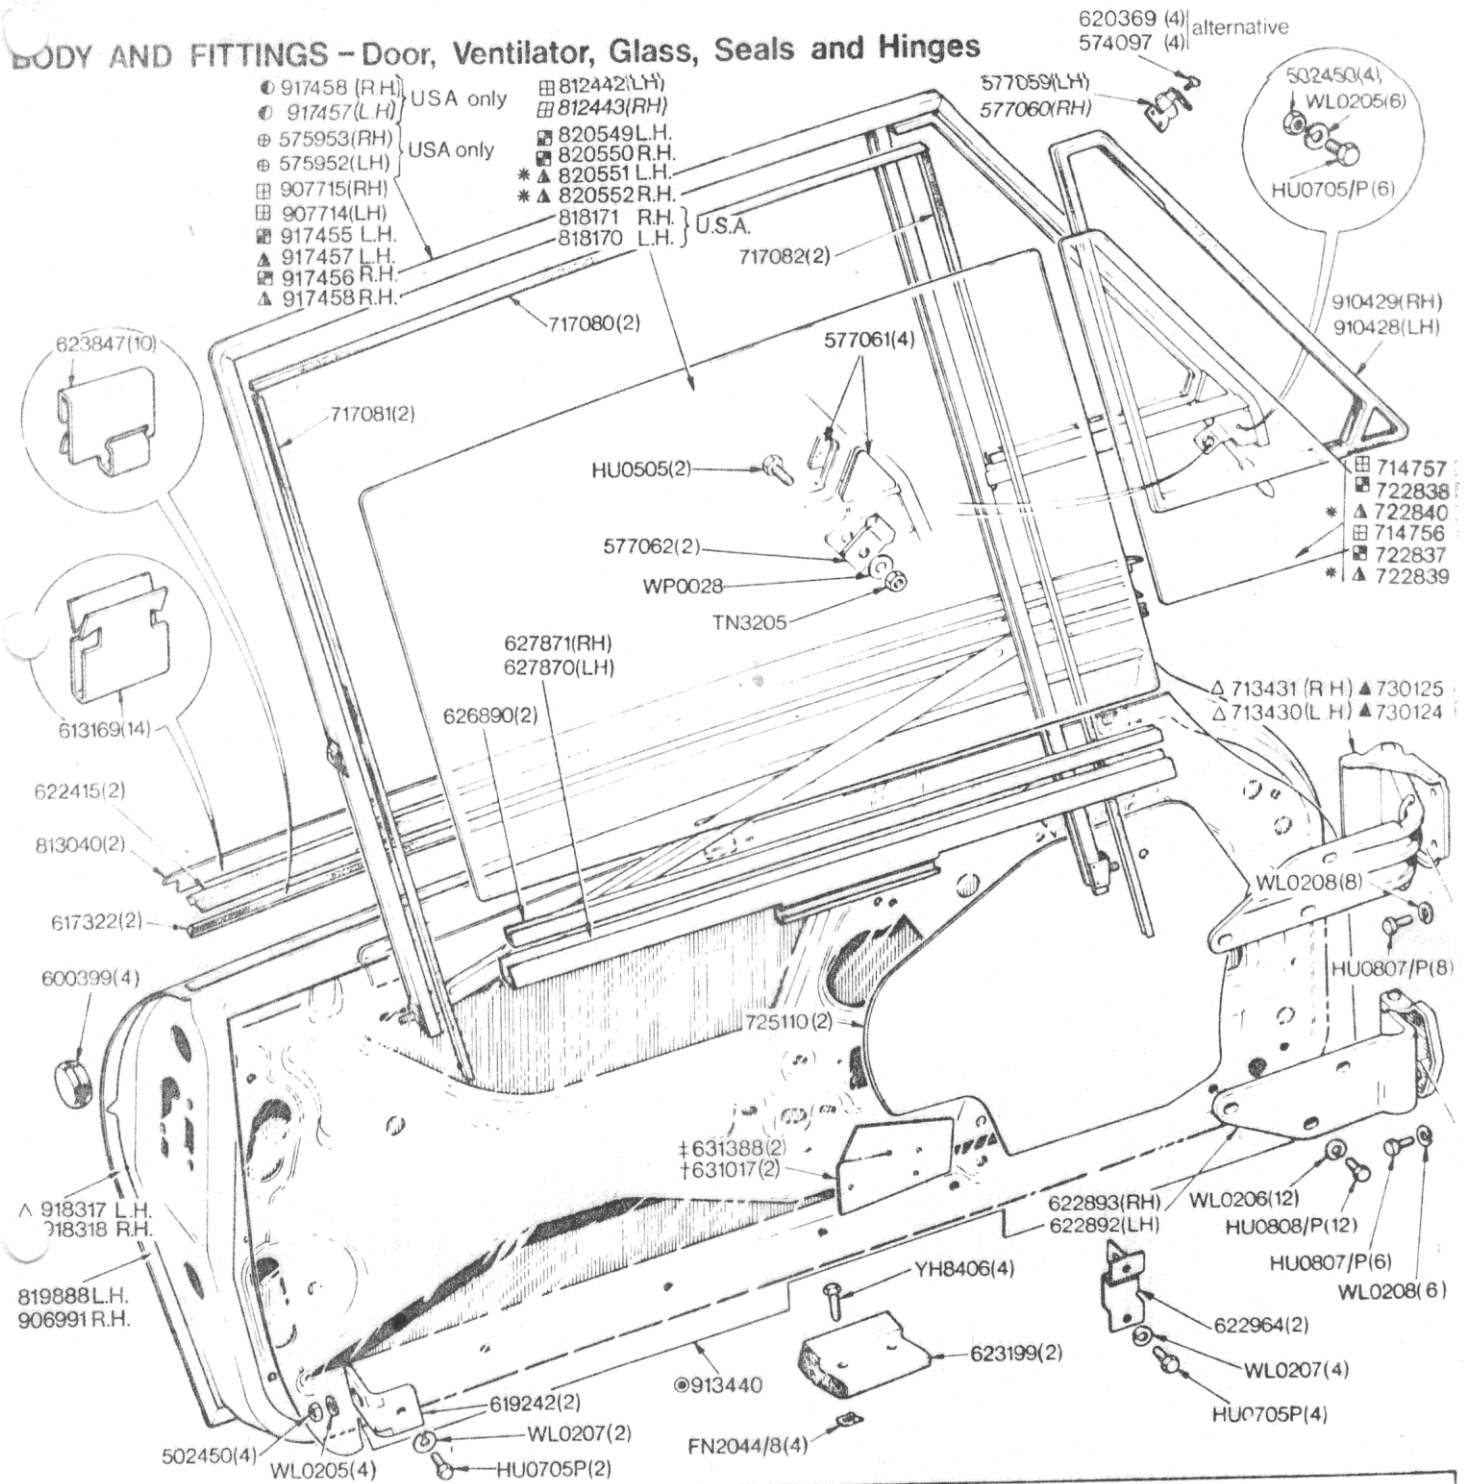

# BODY AND FITTINGS - Door, Ventilator, Glass, Seals and Hinges

577055	INNER VENT FRAME AND GLASS ASSY - LH	1 off
577056	INNER VENT FRAME AND GLASS ASSY - RH	1 off
577057	INNER VENT FRAME AND SUNDYM GLASS ASSY - LH	1 off } USA only
577058	INNER VENT FRAME AND SUNDYM GLASS ASSY - RH	1 off }

† Fitted up to Body No. only  
‡ Fitted from Body No. and future

© Fitted up to Commission No. only  
⊕ Fitted up to Commission No. only  
⊖ Fitted from Commission No. and future

△ Fitted up to Body No. only  
▲ Fitted from Body No. and future.  
⊞ Fitted from Commission No. up to  
⊟ Fitted from Commission No. up to  
T20,000 LD  
▲ Fitted from Commission No. T20,001 LD and  
future  
\* Sundym Glass

## BODY & FITTINGS

03-37 Door, Ventilator, Glass, Seals & Hinges continued	Part No	
	Triumph	Rimmer Bros
Door glass frame & ventilator assembly - LH, from commission no ? to T20000LD	917455	
Door glass frame & ventilator assembly - RH, from commission no ? to T20000LD	917456	
Door glass frame & ventilator assembly - LH, from commission no T20001LD	917457	917457
Door glass frame & ventilator assembly - RH, from commission no ? to T20001LD	917458	917458
Door assembly - LH, to body no ?	918317	
Door assembly - RH, to body no ?	918318	
Nut - Fix, Simmonds, plate type	FN2044/8	GHF701
Setscrew	HU0505	SH605051
Setscrew - pointed end	HU0705P	SH604051
Setscrew - pointed end	HU0807P	SH605071
Setscrew - pointed end	HU0808P	GHF103
Nut	TN3205	TN3209
Washer - lock	WL0205	WL205
Washer - lock	WL0206	WL205
Washer - lock	WL0207	GHF331
Washer - lock	WL0208	GHF332
Washer - plate	WP0028	WP28
Screw - self tapping hex head	YH8406	YH8406
Channel felt set		RS1208