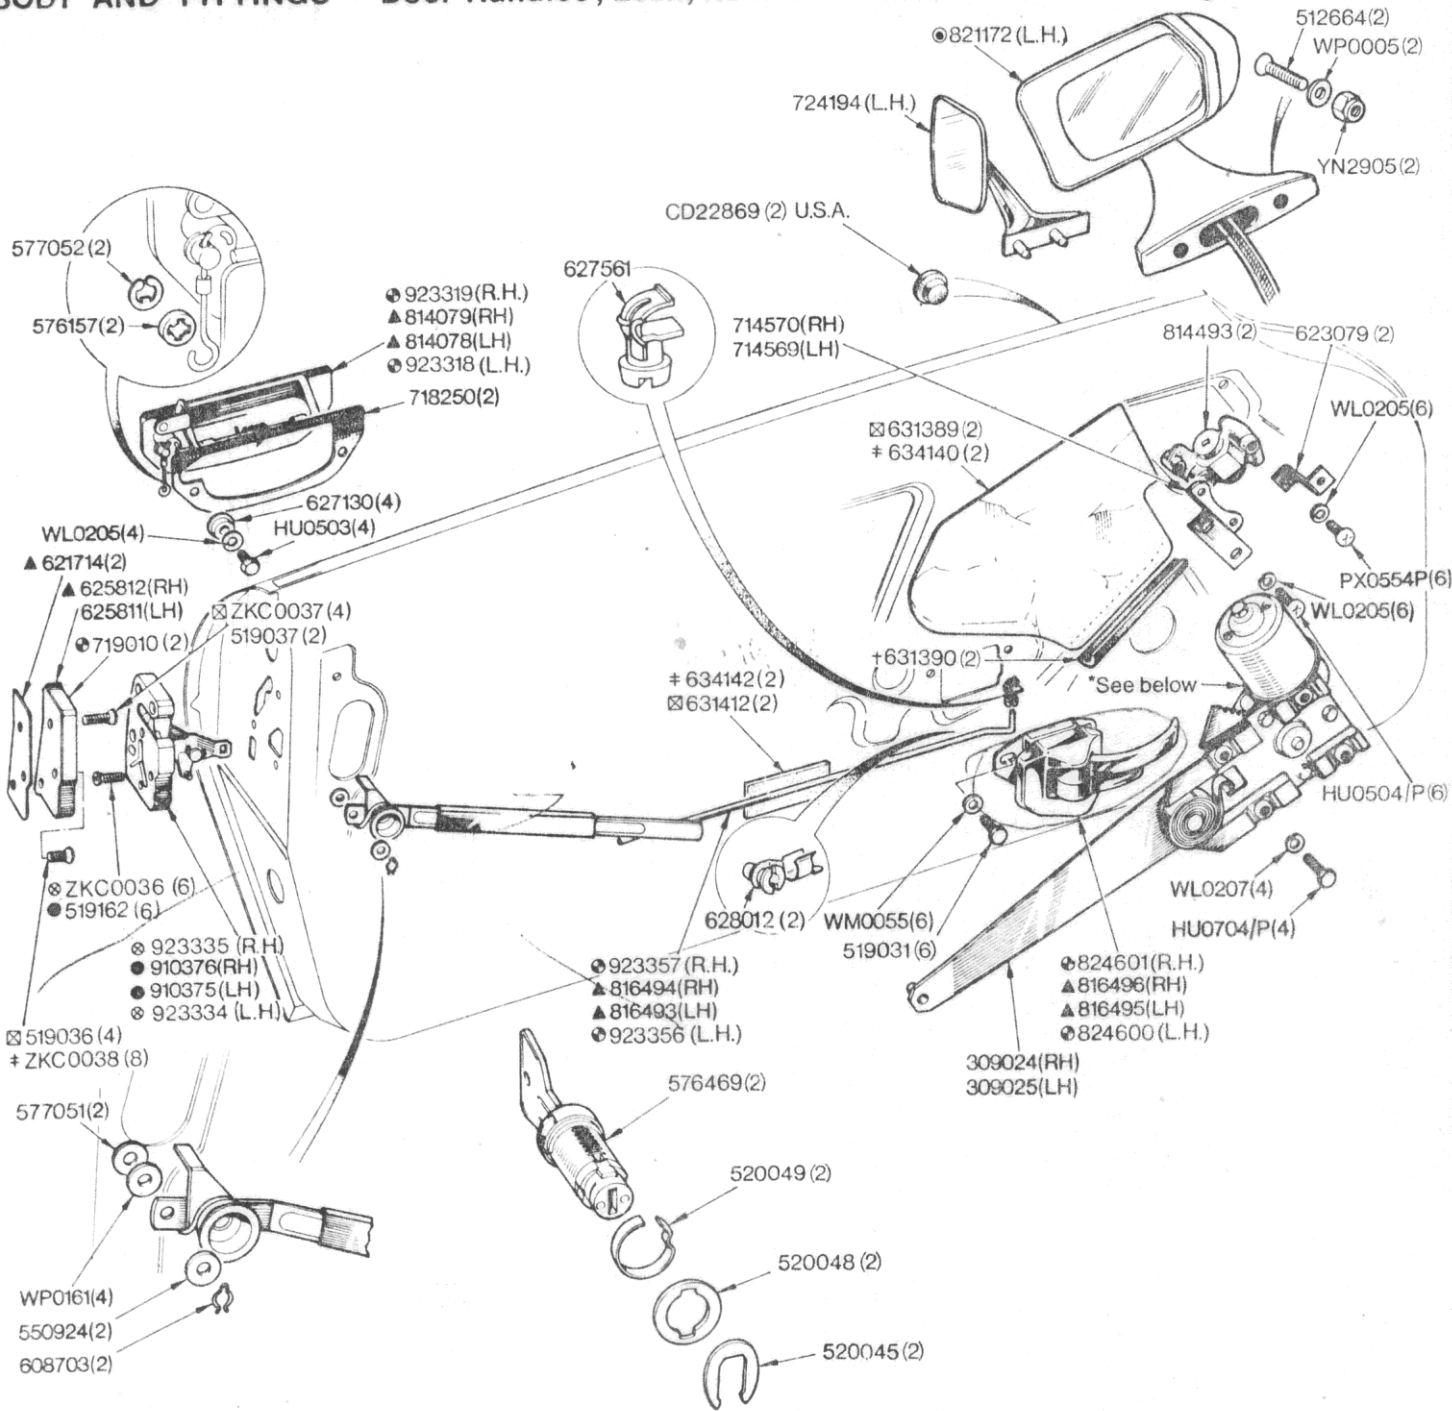

BODY AND FITTINGS – Door Handles, Lock, Remote Control and Window Regulator

NOTE
 *For details of Window Lift Regulator Motor see PLATE 03 - 21
 ©158294 Plate Approval Doorlock (France). 1off.
 ©USA market only
 † Fitted from Commission No. and future.
 ● UKC0732 Plate Approval Doorlock France and Home Market Alternative is UKC0908
 ○ Fitted up to Body No. only
 ● Fitted from Body No. and up to
 ⊕ Fitted up to Body No. only
 ⊗ Fitted from Body No. and future.
 ⊙ Fitted up to Body No. only
 △ Fitted from Body No. and future.

BODY & FITTINGS

03-38 Door Handles, Lock, Remote Control & Window Regulator continued	Part No	
	Triumph	Rimmer Bros
Remote control mechanism & connecting link assembly - LH, from commission no ?	923356	
Remote control mechanism & connecting link assembly - RH, from commission no ?	923357	
Rubber buffer	CD22869	CD22869
Setscrew - hex head pointed end	HU0504P	PX554P
Setscrew	HU503	HU503
Setscrew - pan head, pointed end	PX0554P	PX554P
Washer - lock	WL0205	WL205
Washer - lock	WL0205	WL205
Washer - lock	WL0207	GHF331
Washer - lock	WL205	WL205
Washer - plain, medium	WM0055	WC10604
Washer - plain, light	WP0005	
Washer - plain	WP0161	GHF300
Nut - nyloc	YN2905	
Screw, to body no ?	ZKC0036	ZKC36
Screw, to body no ?	ZKC0037	ZKC37
Screw, to body no ?	ZKC0038	