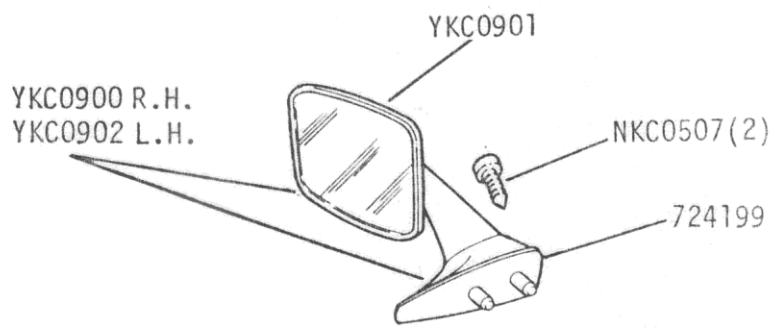

B AND FITTINGS - Door Lock and Mirror

BODY & FITTINGS

03-39 Door Lock and Mirror	Part No	
	Triumph	Rimmer Bros
Rod control clip	627320	GHF1141
Nut plastic	724199	
Locking assembly link - LH	730402	730402
Locking assembly link - RH	730403	730403
Link assembly adjuster	730404	730404
Disc latch inner general assembly - LH	824604	824604
Disc latch inner general assembly - RH	824605	824605
Disc latch outer general assembly - LH	824606	CZK6613
Disc latch outer general assembly - RH	824607	CZK6612
Screw self tapping	NKC0507	
Mirror exterior assembly RH	YKC0900	
Drum assy mirror	YKC0901	
Mirror exterior assembly LH	YKC0902	
Control rod retaining clip	ZKC0299	628012
Short brush	ZKC0300	ZKC300
	ZKC0830	