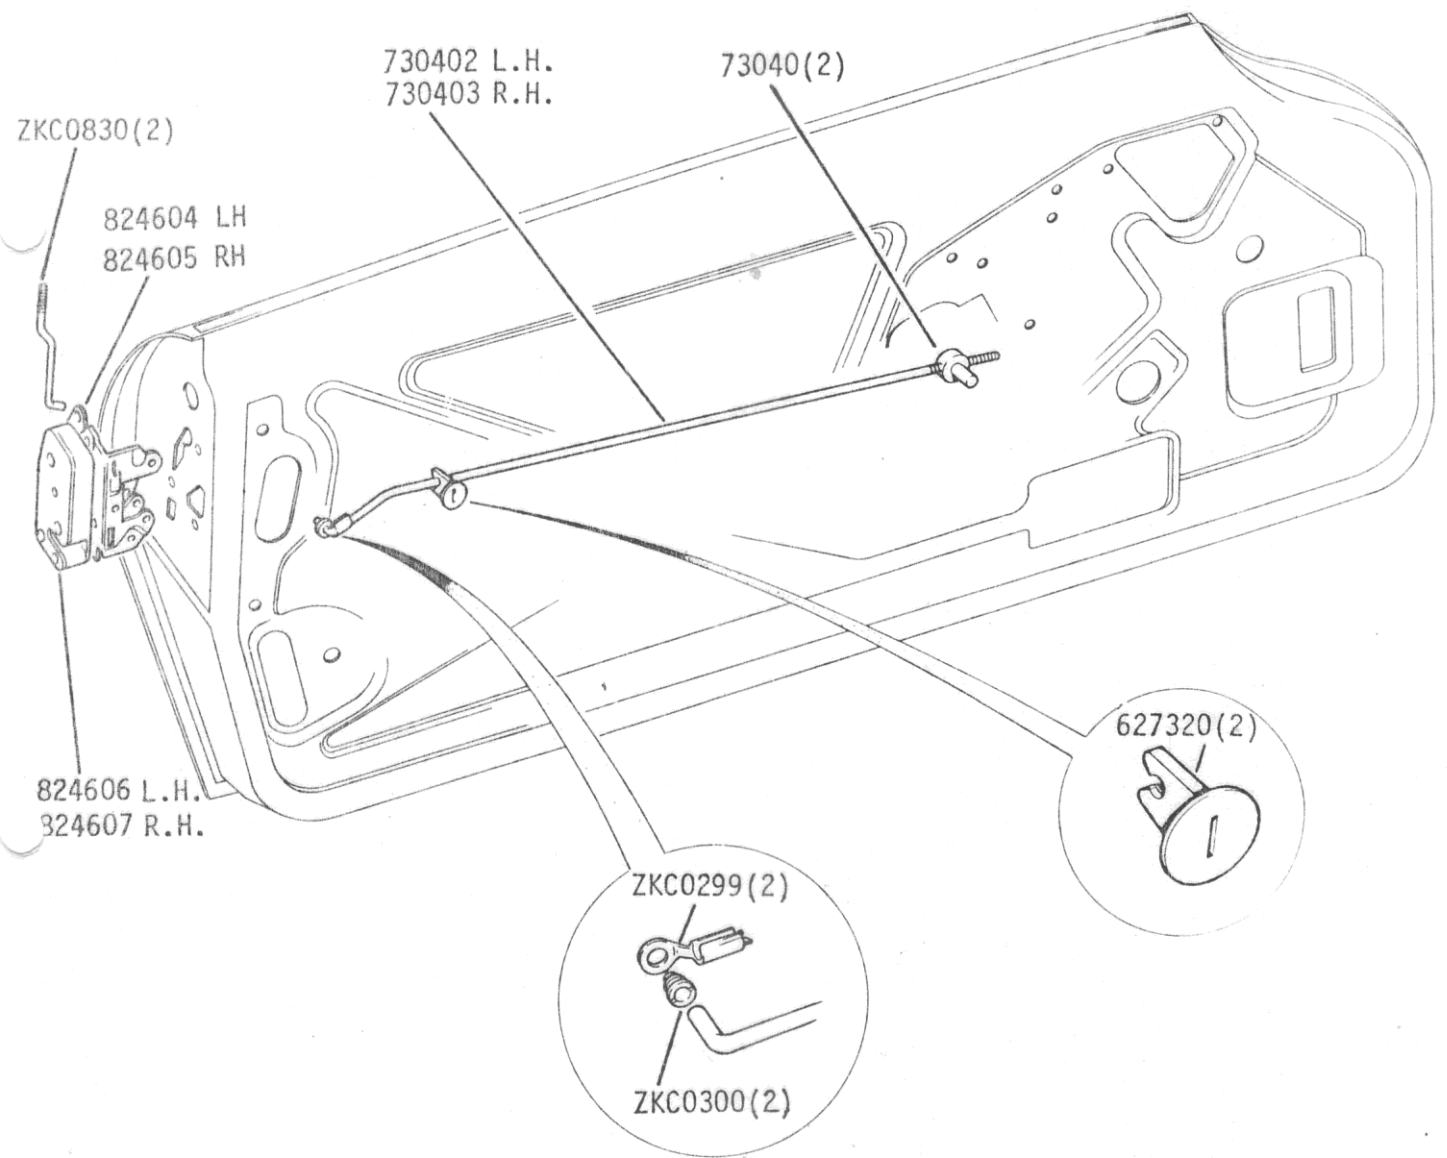

B AND FITTINGS - Door Lock and Mirror

BODY & FITTINGS

03-39 Door Lock and Mirror	Part No	
	Triumph	Rimmer Bros
Rod control clip	627320	GHF1141
Nut plastic	724199	
Locking assembly link - LH	730402	730402
Locking assembly link - RH	730403	730403
Link assembly adjuster	730404	730404
Disc latch inner general assembly - LH	824604	824604
Disc latch inner general assembly - RH	824605	824605
Disc latch outer general assembly - LH	824606	CZK6613
Disc latch outer general assembly - RH	824607	CZK6612
Screw self tapping	NKC0507	
Mirror exterior assembly RH	YKC0900	
Drum assy mirror	YKC0901	
Mirror exterior assembly LH	YKC0902	
Control rod retaining clip	ZKC0299	628012
Short brush	ZKC0300	ZKC300
	ZKC0830	