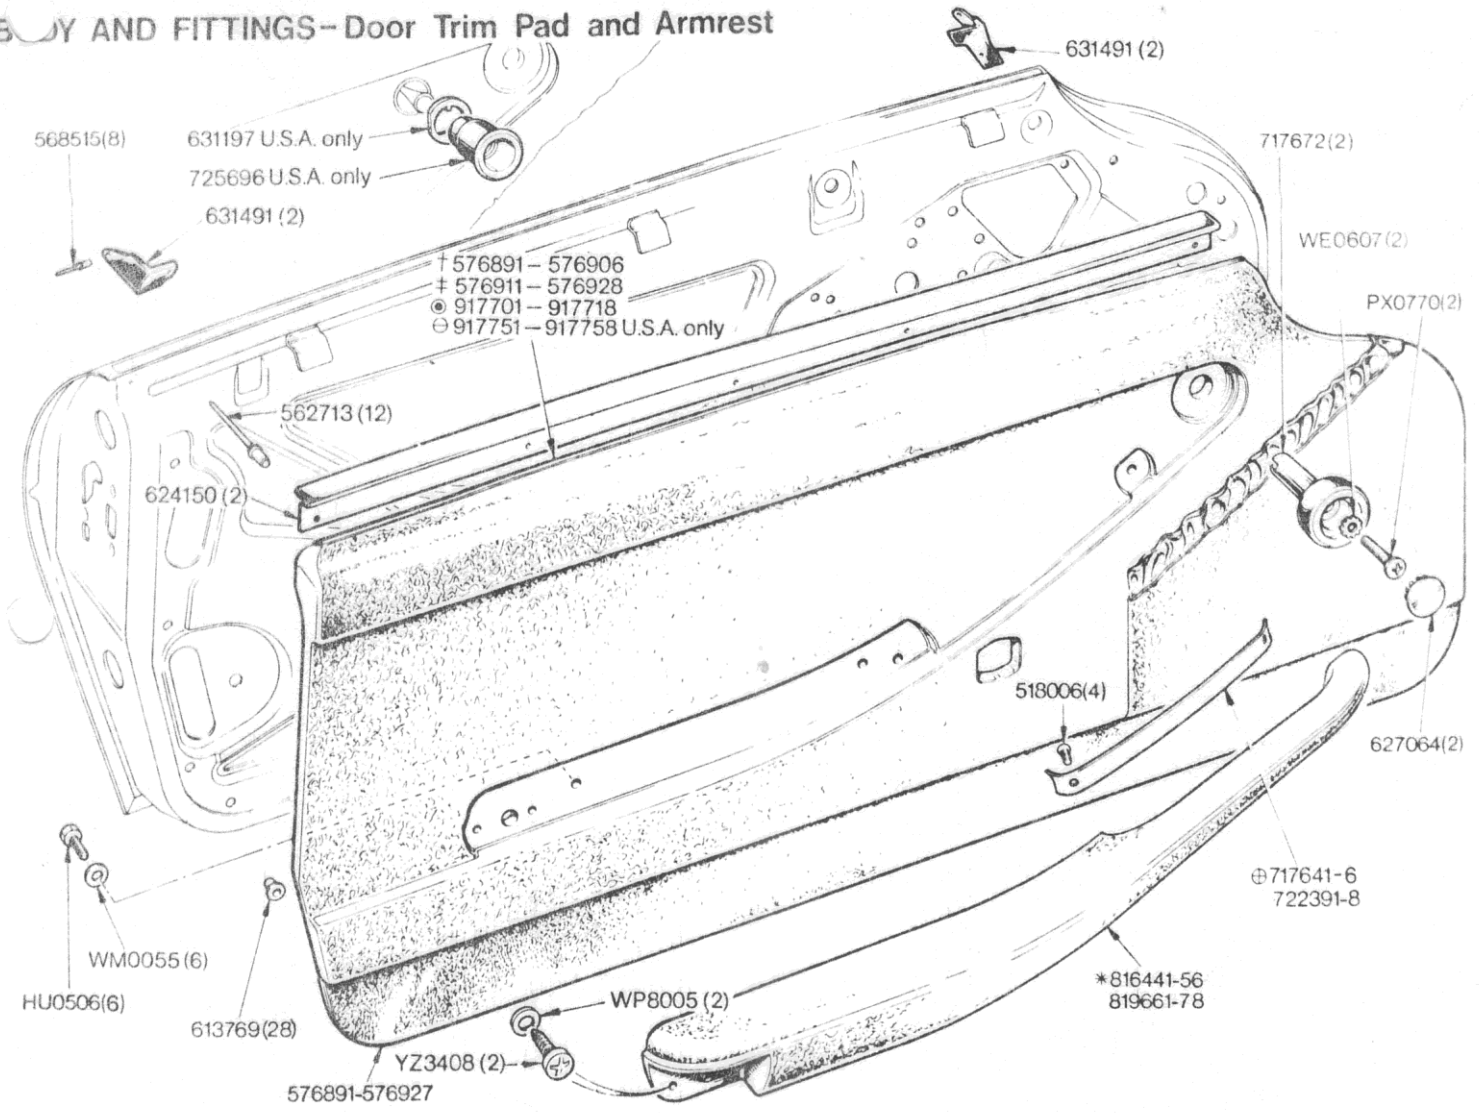

BOY AND FITTINGS—Door Trim Pad and Armrest

NOTE			
823121	Armrest Assembly Trim Pad Door L.H. (Black)	1 off	920481 Trim Pad Assembly Door L.H. (Black) 1 off
823123	Armrest Assembly Trim Pad Door L.H. (Chestnut)	1 off	920485 Trim Pad Assembly Door L.H. (Chestnut) 1 off
823127	Armrest Assembly Trim Pad Door L.H. (Shadow Blue)	1 off	920487 Trim Pad Assembly Door L.H. (Shadow Blue) 1 off
823143	Armrest Assembly Trim Pad Door L.H. (Saddle Tan)	1 off	920503 Trim Pad Assembly Door L.H. (Saddle Tan) 1 off
823131	Armrest Assembly Trim Pad Door R.H. (Black)	1 off	920491 Trim Pad Assembly Door R.H. (Black) 1 off
823133	Armrest Assembly Trim Pad Door R.H. (Chestnut)	1 off	920493 Trim Pad Assembly Door R.H. (Chestnut) 1 off
823137	Armrest Assembly Trim Pad Door R.H. (Shadow Blue)	1 off	920497 Trim Pad Assembly Door R.H. (Shadow Blue) 1 off
823153	Armrest Assembly Trim Pad Door R.H. (Saddle Tan)	1 off	920513 Trim Pad Assembly Door R.H. (Saddle Tan) 1 off
			U.S.A. only
			920521 Trim Pad Assembly Door L.H. (Black) 1 off
			920523 Trim Pad Assembly Door L.H. (Chestnut) 1 off
			920527 Trim Pad Assembly Door L.H. (Shadow Blue) 1 off
			920543 Trim Pad Assembly Door L.H. (Saddle Tan) 1 off
			U.S.A. only
			923332 Assembly Trim Board L.H. 1 off
			Support Control Lever