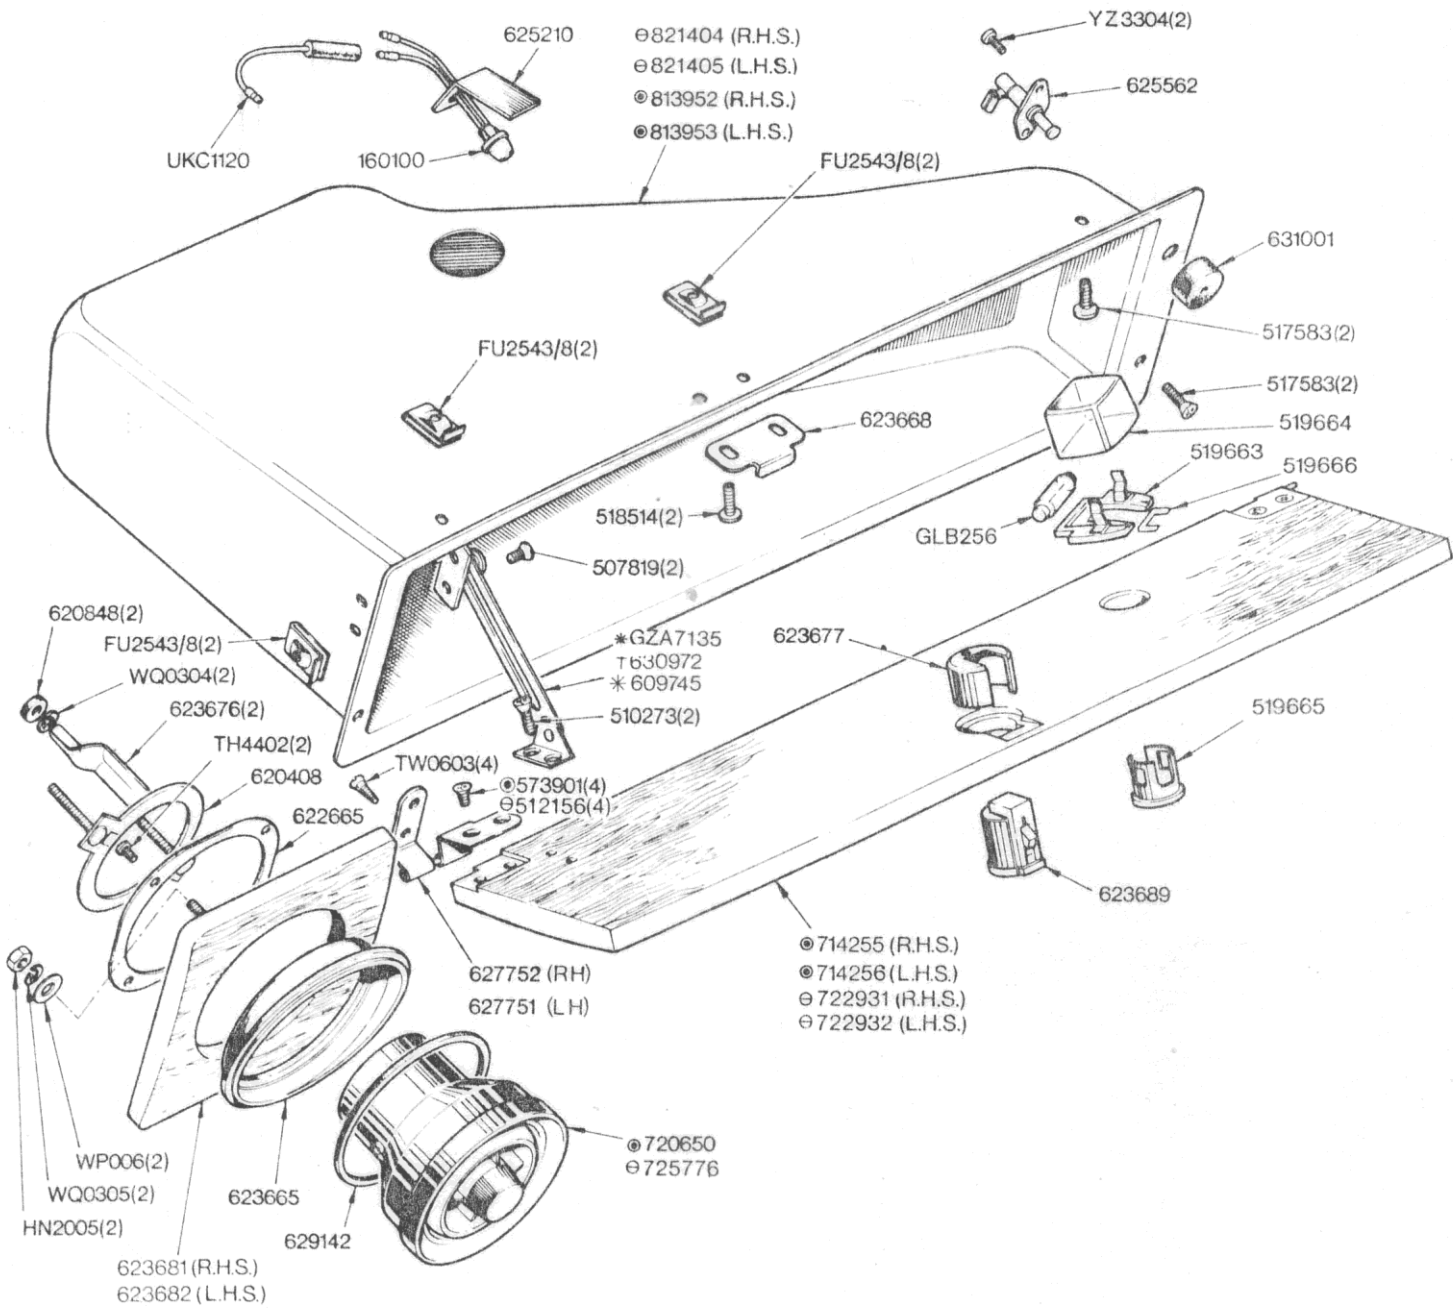

BODY AND FITTINGS-Cubby Box and Lid

NOTE

- Fitted up to Body No. _____ only
- † Fitted from Body No. _____ and up to _____
- Fitted up to Body No. 20,000LD only
- ⊖ Fitted from Body No. 20,000LD and future