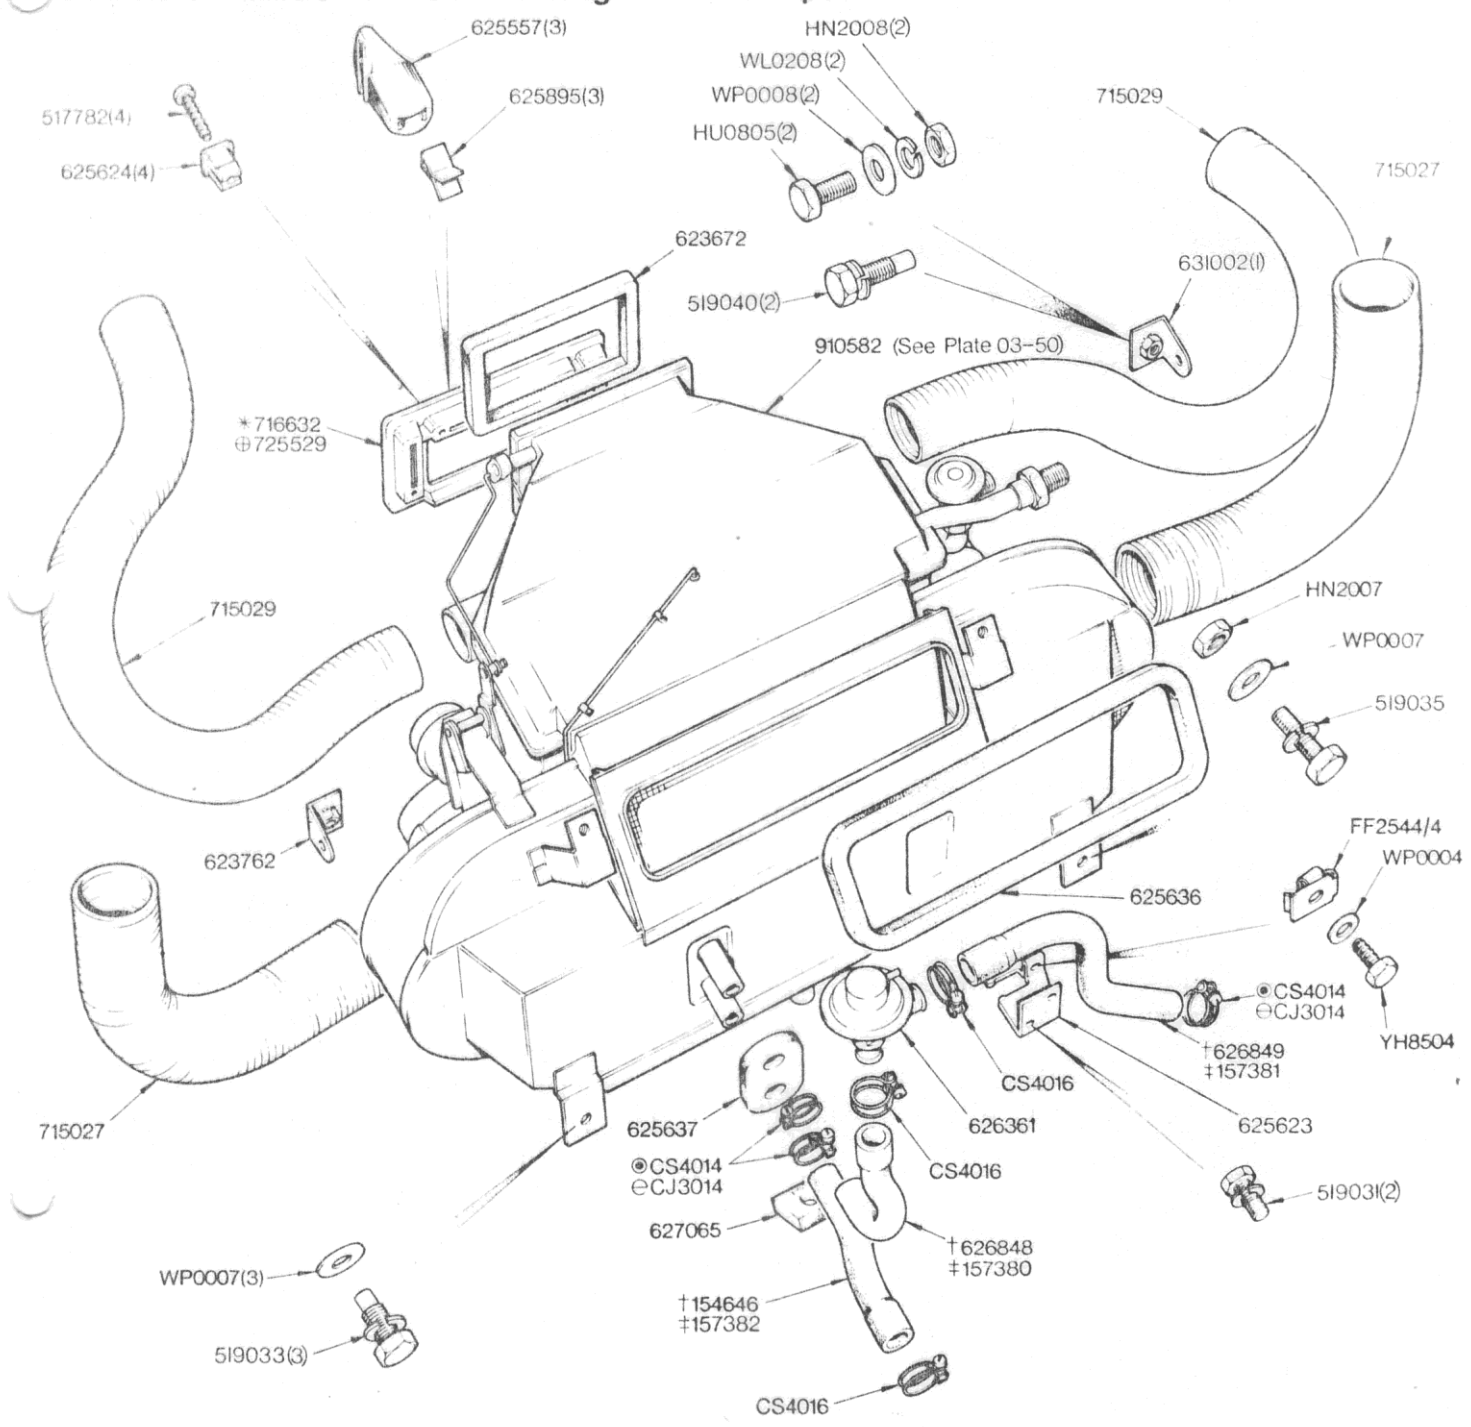

BODY AND FITTINGS - Air Conditioning Unit and Pipes

NOTE

⊙ Fitted up to Commission No.	only.
⊕ Fitted from Commission No.	and future.
† Fitted up to Commission No.	only.
‡ Fitted from Commission No.	and future.
* Fitted up to Commission No.	only.
⊕ Fitted from Commission No.	and future.

BODY & FITTINGS

03-49 Air Conditioning Unit & Pipes	Part No	
	Triumph	Rimmer Bros
Hose outlet	154646	
Hose	157380	
Hose	157382	
Screw	517782	
Setscrew washer	519031	
Setscrew	519033	
Setscrew	519035	
Setscrew	519040	
Seal col air outlet	623672	
Knob heater control	625557	625557
Water valve bracket	625623	
Nut bezel to control	625624	
Seal heater to dash	625636	
Seal heater pipes to dash	625637	
Clip knob attachment	625895	625895A
Water valve	626361	
Hose valve to unit	626848	
Seal drain tube	627065	
Bracket assembly	631002	
Demister hose	715027	
Facia level vent hose	715029	
Bezel air temperature control - to commission no?	716632	
Bezel air temperature control - from commission no?	725529	
Air Conditioning Unit	910582	
Pipe clip - Jubilee, from commission no?	CJ3014	
Pipe clip - Supergrip, to commission no?	CS4014	
Pipe clip - Supergrip	CS4016	
Nut - Fix	FF2544/4	
Nut - steel	HN2007	
Nut - steel	HN2008	
Setscrew - hex head	HU0805	
Washer - lock, light & medium	WL0208	
Washer - plain, light	WP0004	
Washer - plain, light	WP0007	
Washer - plain, light	WP0008	
Screw - self tapping hex head	YH8504	