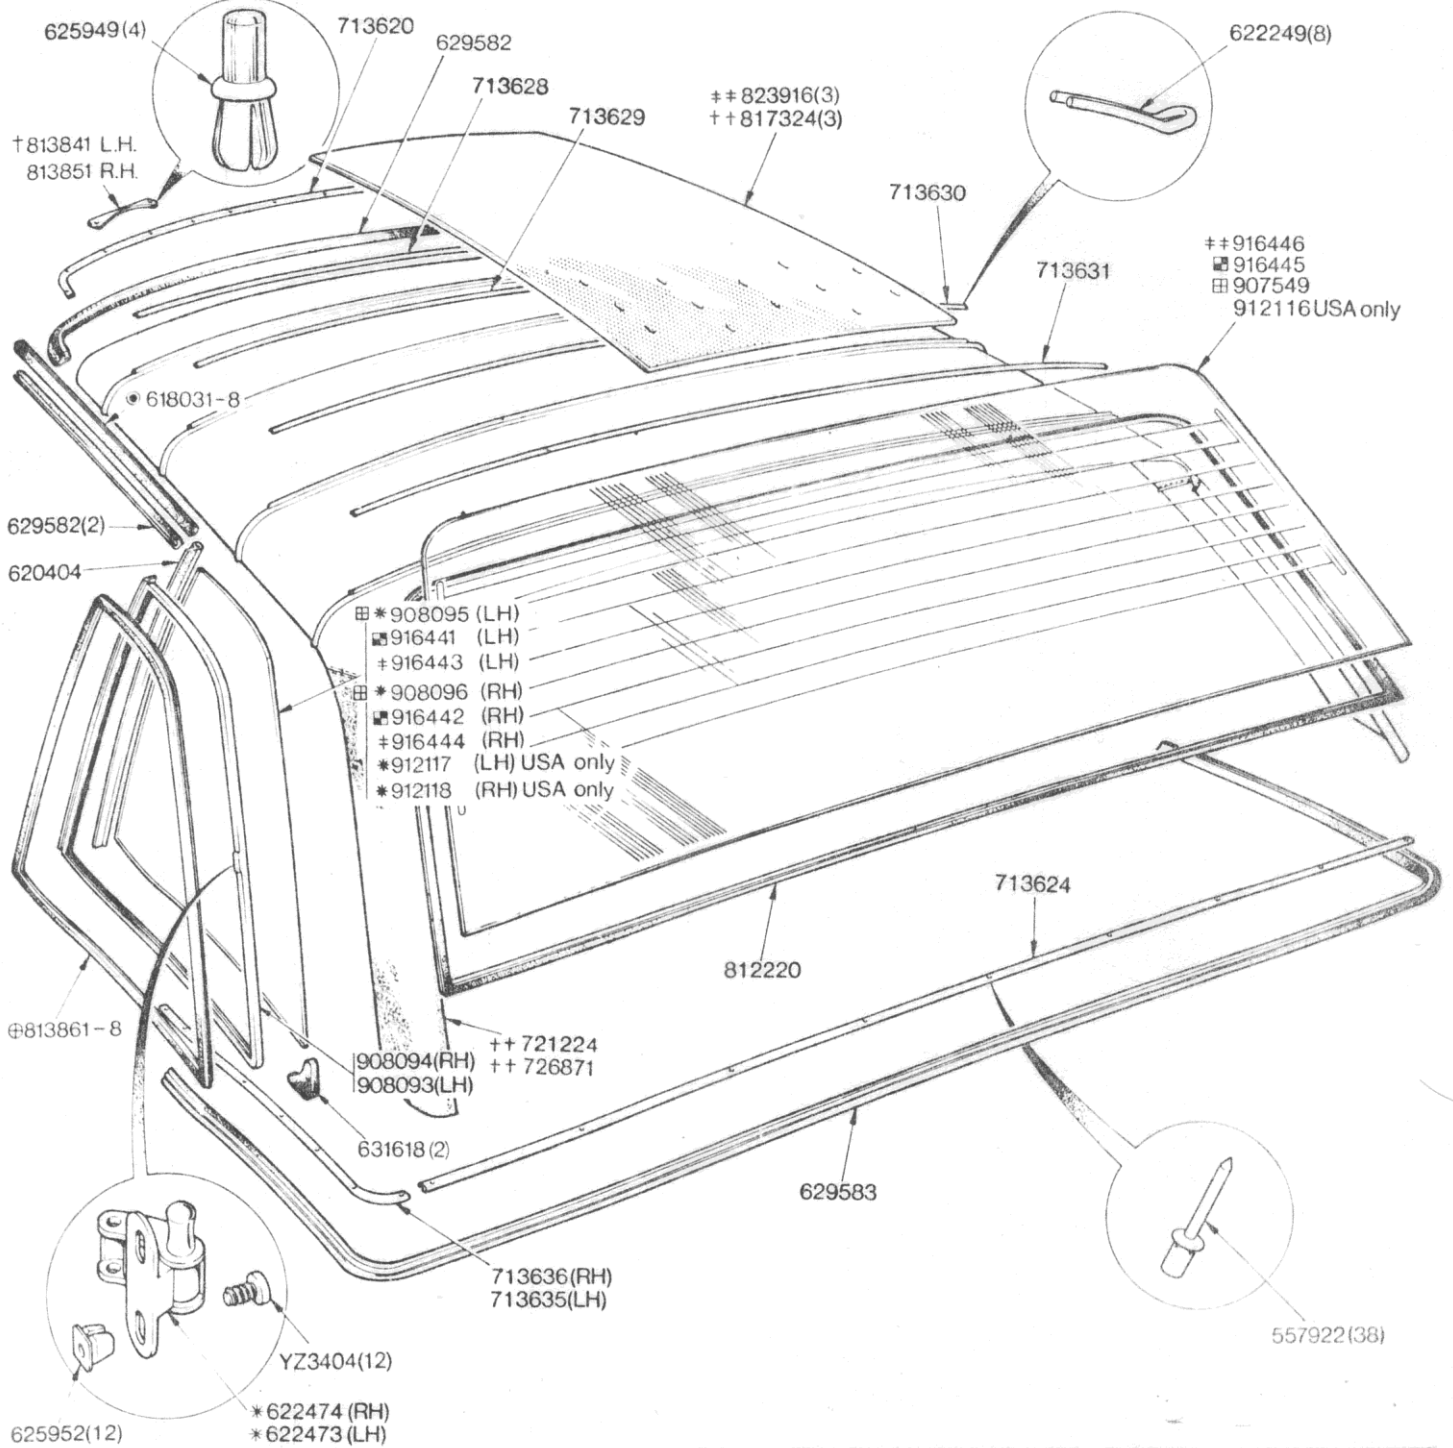

BODY AND FITTINGS - Hardtop Trim and Glass

908092	VENTILATOR ASSEMBLY, rear quarter - RH	1 off	} U.S.A. only	† 813841 L.H.	} Black	⊕ 813872	} Inca Red
908091	VENTILATOR ASSEMBLY, rear quarter - LH	1 off		† 813851 R.H.		⊕ 813862	
575951	VENTILATOR ASSEMBLY, rear quarter - RH	1 off		⊙ 618031 Black	⊕ 813873	} Saddle Tan	
575950	VENTILATOR ASSEMBLY, rear quarter - LH	1 off		⊙ 618032 Inca Red	⊕ 813863		
NOTE: The above assemblies comprise items marked thus *				⊙ 618033 Saddle Tan	} Shadow Blue	⊕ 813877	} Grey
++ Fitted up to Body No. T20,000 LD only				⊙ 618037 Shadow Blue		⊕ 813867	
++ Fitted from Body No. T20,001 LD and future				⊙ 618038 Grey	} Black	⊕ 813878	} Grey
⊕ Fitted from Body No. and up to				⊕ 813871 R.H.		⊕ 813868	
⊕ Fitted from Body No. and up to T20,000 only				⊕ 813861 L.H.			