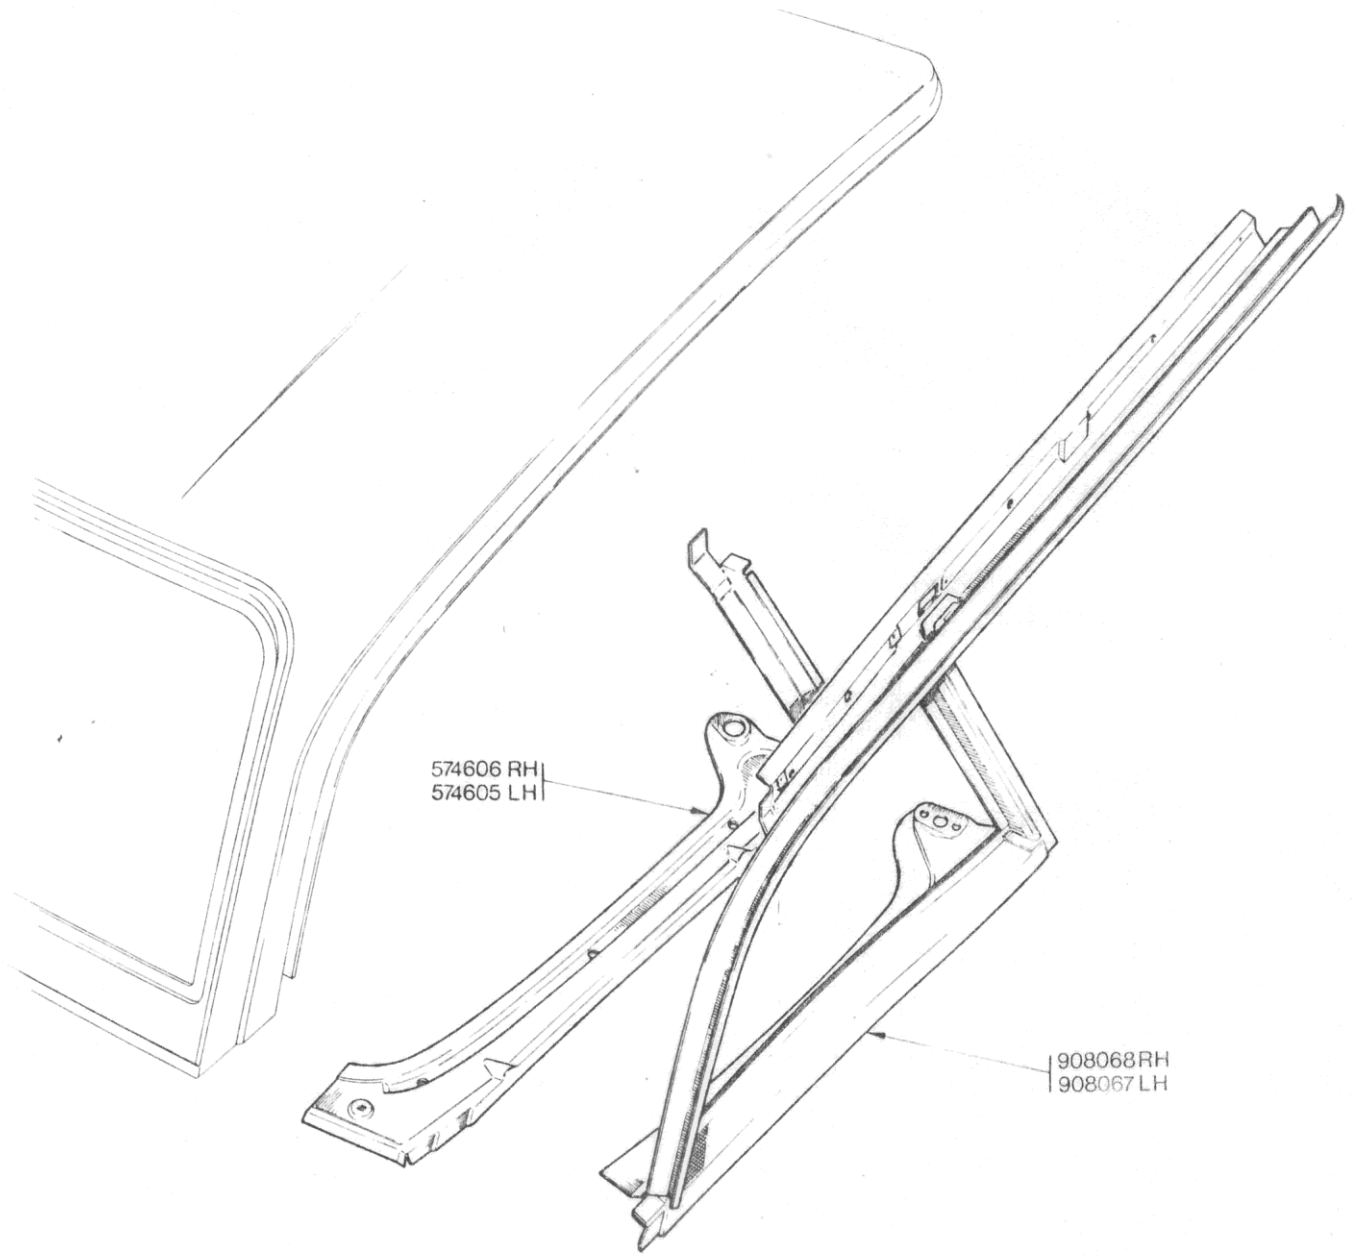

BODY AND FITTINGS—Hardtop Rear Quarter Light Panels

BODY & FITTINGS

03-60 Hardtop Rear Quarter Light Panels	Part No	
	Triumph	Rimmer Bros
Rear quarter light - LH	574605	
Rear quarter light - RH	574606	
Rear quarter light aperture assembly - LH	908067	
Rear quarter light aperture assembly - RH	908068	