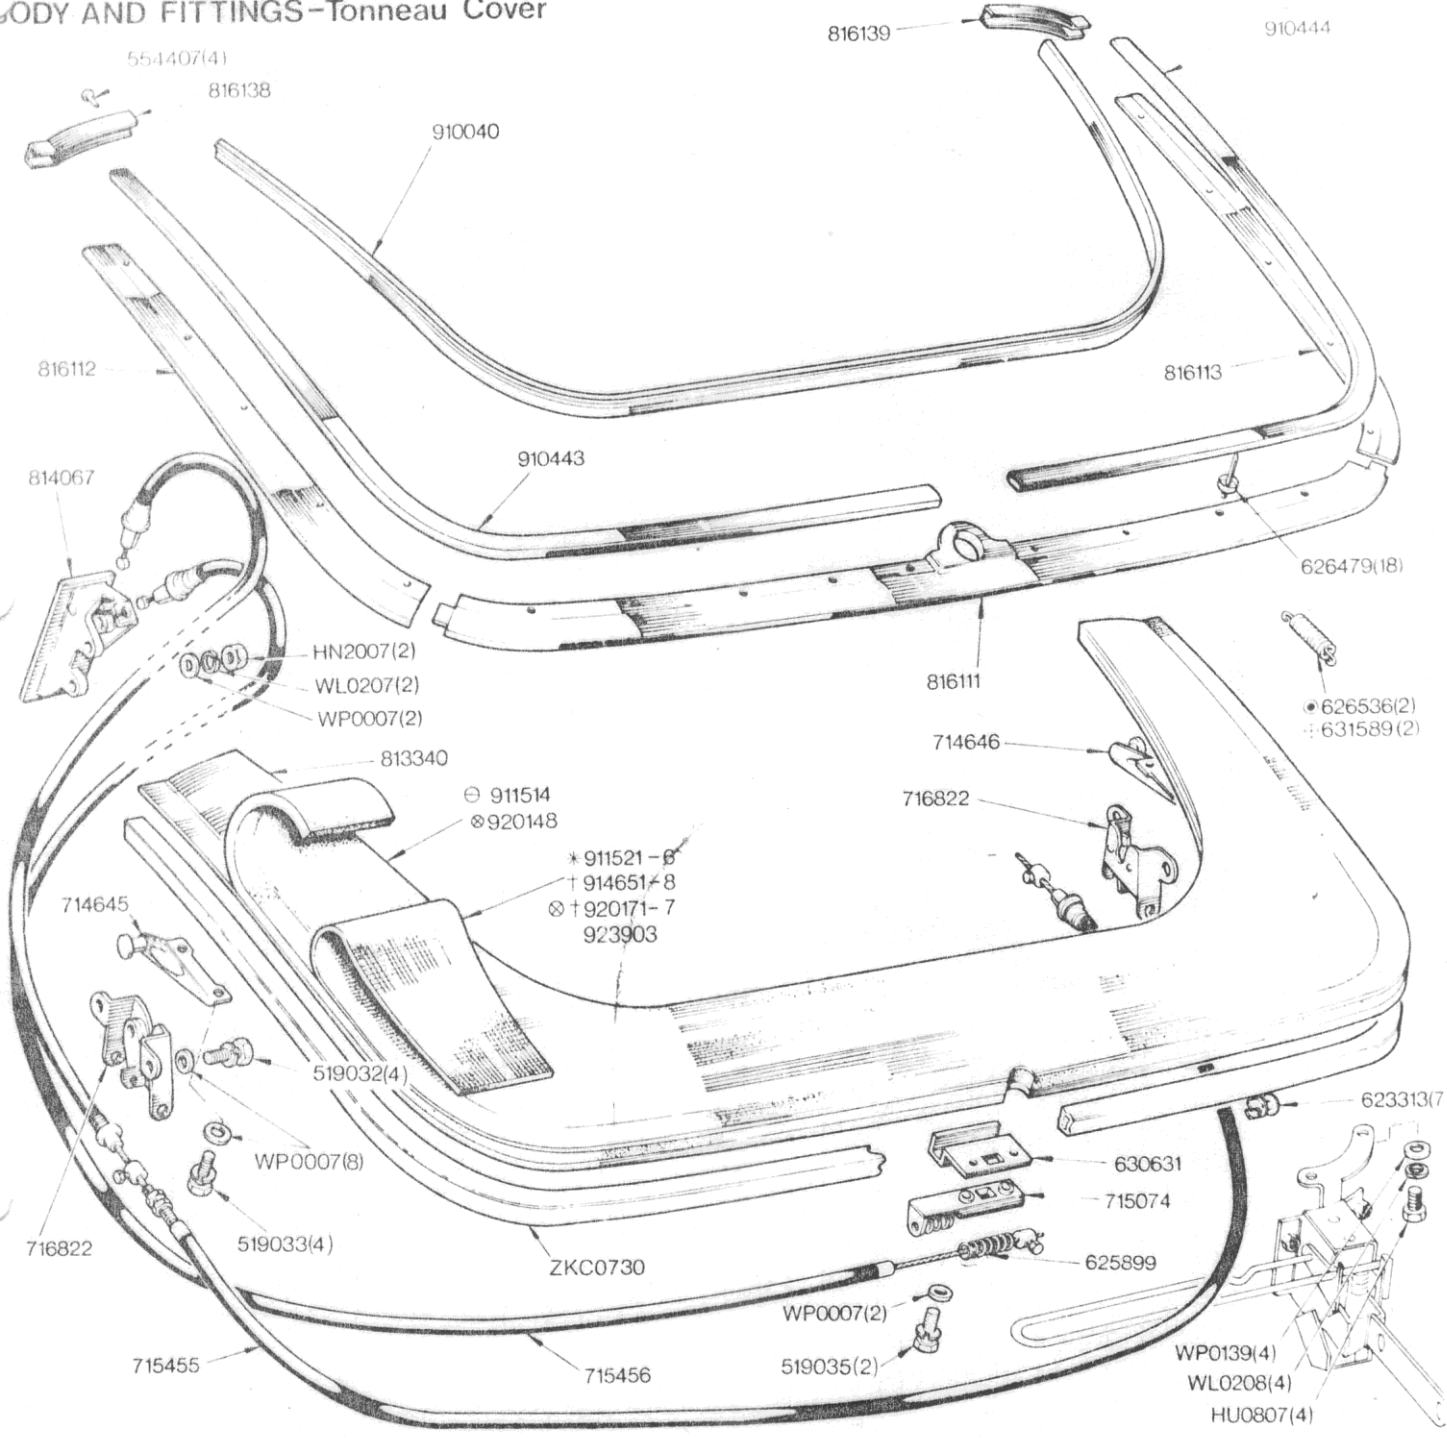

BODY AND FITTINGS-Tonneau Cover

NOTE			
+911521	Black	⊙ Fitted up to Body No	only.
911522	Inca Red	⊕ Fitted from Body No	and future.
911523	Saddle Tan	⊖ Fitted up to Body No T20,000 LD only	
911526	Blue Print	⊖ Fitted from Body No T20,001 LD up to	& from
		631418 Instruction Label.Hood stowage	1 off
+914651	Black		
914652	Inca Red		
914653	Saddle Tan	Fitted from Body No T20,001 LD and future	
914657	Shadow Blue		
914658	Grey		