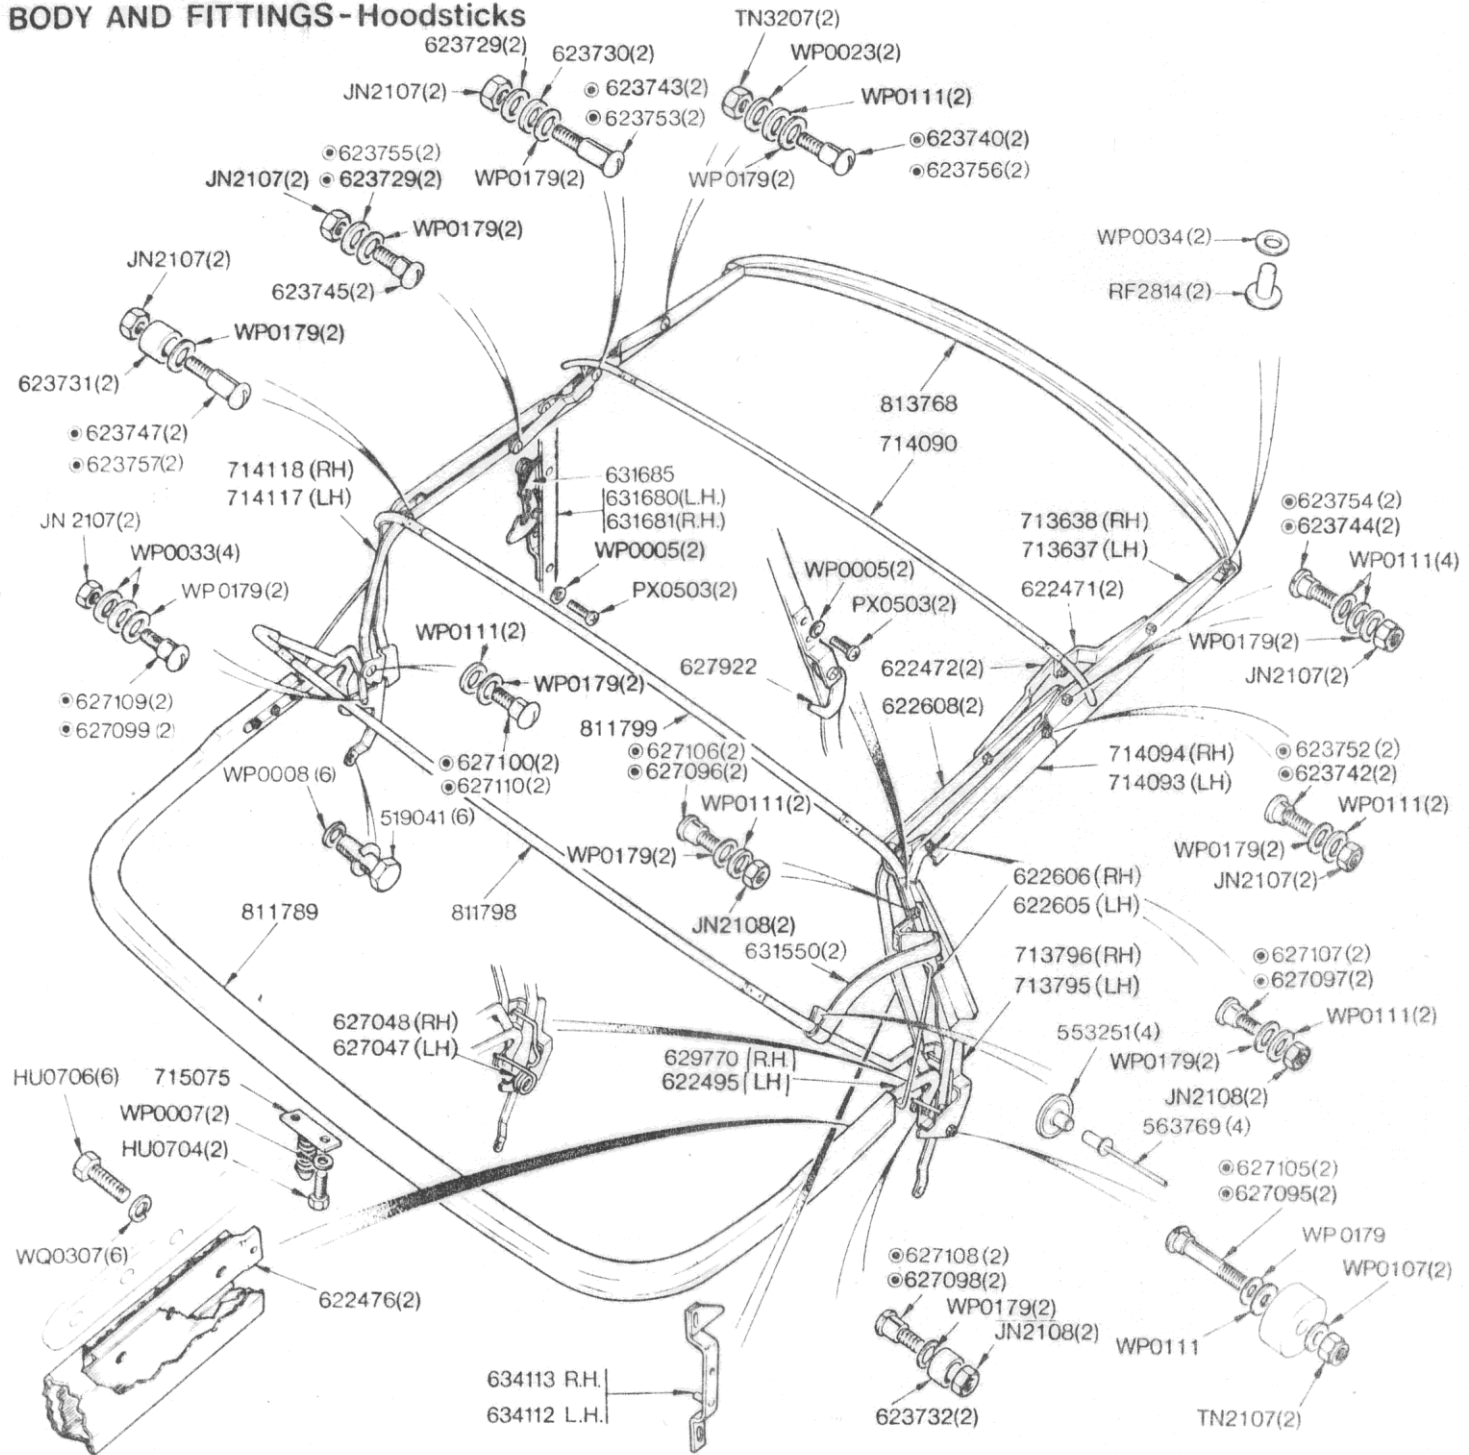

BODY AND FITTINGS-Hoodsticks

NOTE

- ⊙ 908591 HOOD ASSEMBLY 1 off
- ⊙ 908117 HOOD FRAME ASSEMBLY 1 off
- ⊕ 520480 SOFT TOP KIT 1 off Comprising details on Plates 03-62, 03-63 items marked thus ⊕ are alternatives
- ⊙ 918411 Hood Assembly-Black 1 off
- ⊙ 920151 Hood Assembly-Black 1 off
- ⊕ NKCO111 Soft Top Kit 1 off Comprising details on Plates 03-62 & 03-63

BODY & FITTINGS

03-62 Hoodsticks continued	Part No	
	Triumph	Rimmer Bros
Rear roof side rail assembly - LH	714093	
Rear roof side rail assembly - RH	714094	
Roof side main link - LH	714117	
Roof side main link - RH	714118	
Hood rail striker assembly	715075	715075
Elbow rail assembly	811789	
Flystick	811798	
Main hoodstick	811799	
Front header assembly	813768	
Hood frame	908177	908177
Hood assembly - to body no ?	908591	
Setscrew - hex head	HU0704	SH604041
Setscrew - hex head	HU0706	GHF117
Nut - jam	JN2107	GHF200
Nut - jam	JN2108	GHF201
Setscrew - cross recess pan head	PX0503	PX503
Rivet	RF2814	RF2815
Nut - nyloc	TN2107	GHF222
Nut - nyloc	TN3207	GHF271
Washer - plain, light	WP0005	WP5
Washer - plain	WP0007	WC701121
Washer - plain, light	WP0023	GHF300
Washer - plain, light	WP0033	GHF301
Washer - plain, light	WP0034	GHF301
Washer - plain, light	WP0107	GHF301
Washer - plain, light	WP0111	GHF302
Washer - plain, light	WP0179	WB110061
Washer - lock, square section	WQ0307	GHF331