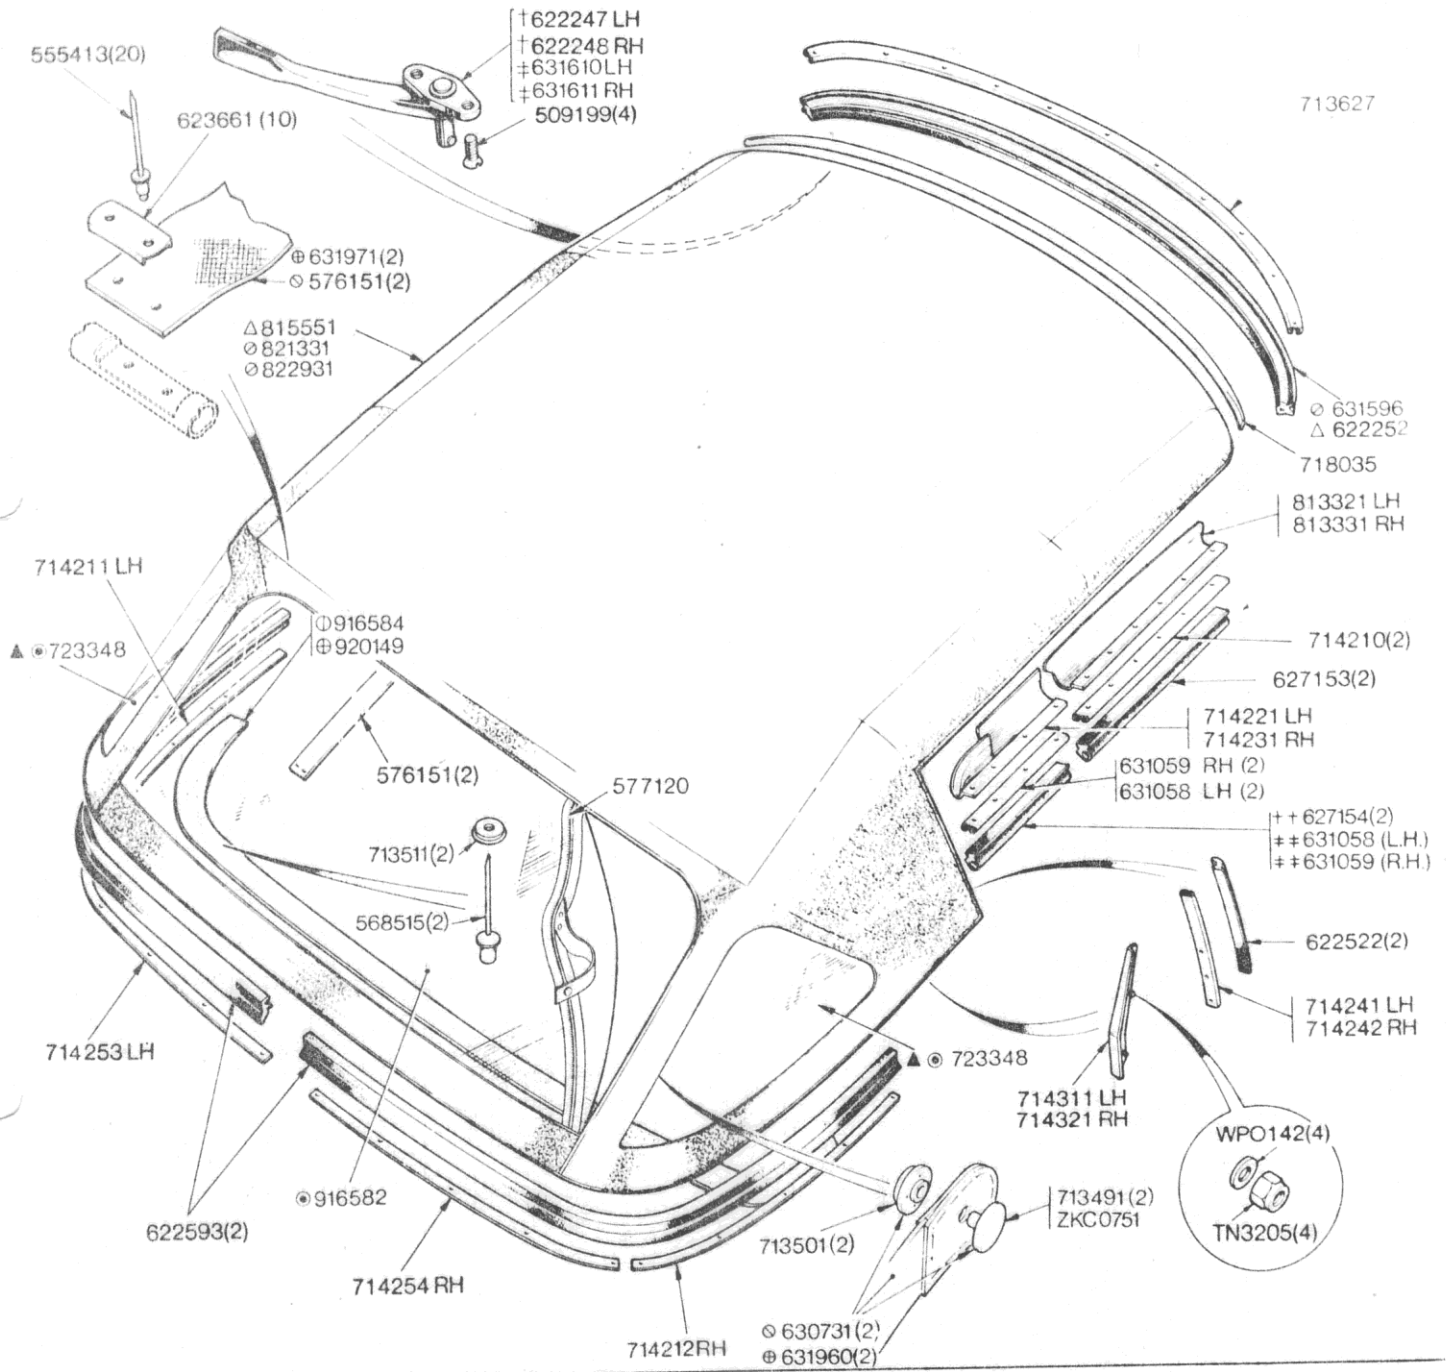

# BODY AND FITTINGS - Hood Cover, Handles and Sealing Rubbers

- † Fitted up to Commission No. only
- ‡ Fitted from Commission No. and future
- ⊙ 723346 Retainer Quarter Light 2 off
- ⊙ Part of Hood Assembly 815551
- ++ Fitted up to Body No. only
- ## Fitted from Body No. and future
- ⊙ Fitted up to Body No. only
- ⊕ Fitted from Body No. and future
- △ Fitted up to Body No. only
- ⊖ Fitted from Body No. and up to and from
- ▲ Items marked thus not required for 1973 models