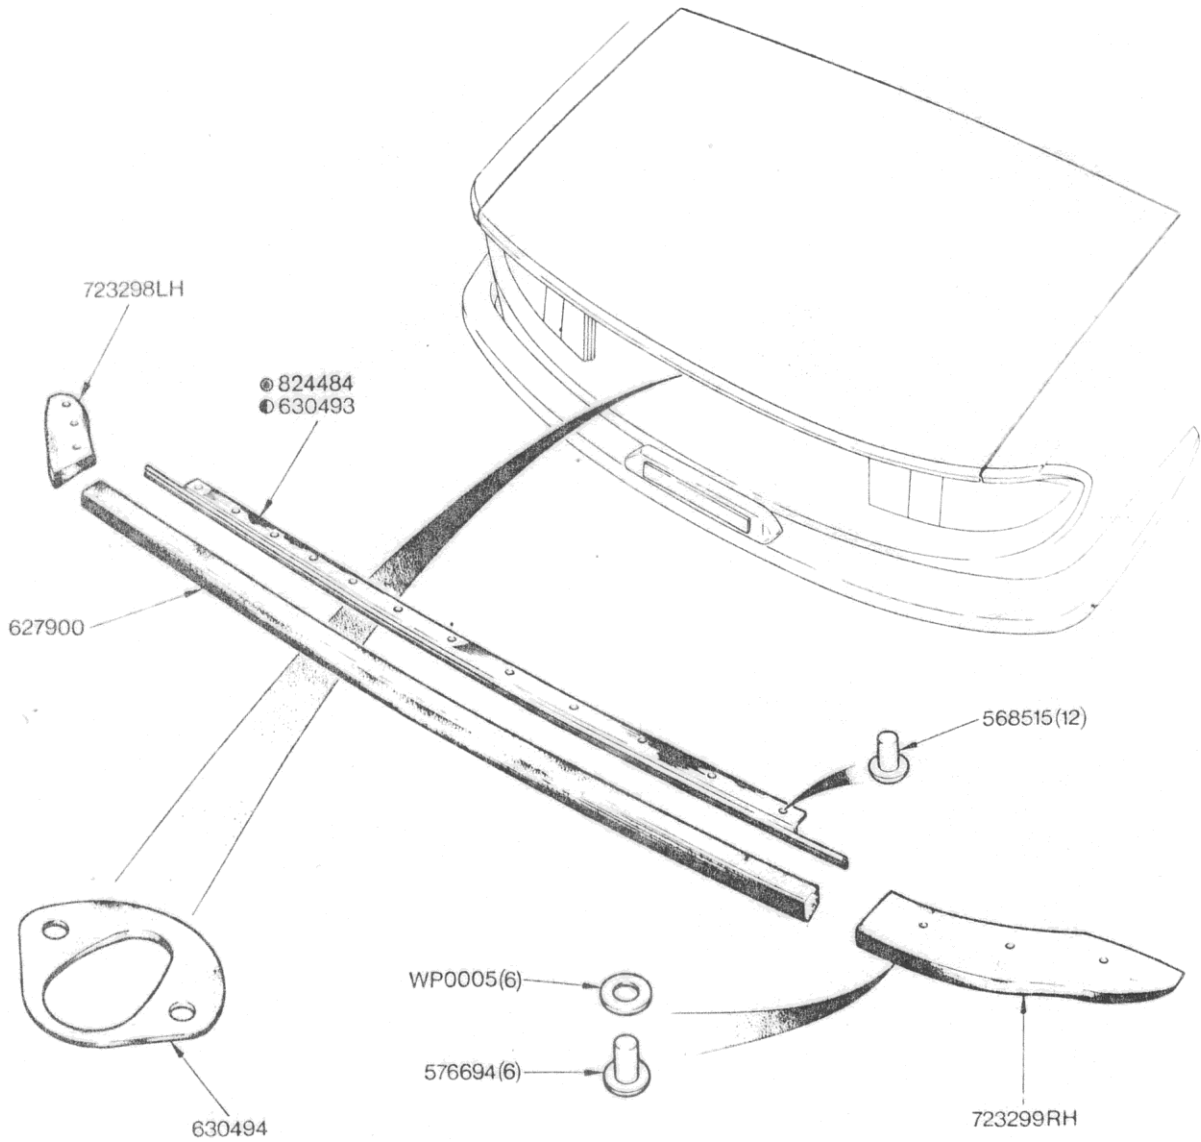

BODY AND FITTINGS—Protection Mouldings—(Germany only)

NOTE

- Fitted up to Body No.                      only
- ⊙ Fitted from Body No.                      and future

## BODY & FITTINGS

03-65 Protection Mouldings (Germany only)	Part No	
	Triumph	Rimmer Bros
Rivet	568515	
Rivet	576694	
Trunk lid moulding protection	627900	
Finisher fixing strip - to body no ?	630493	
Sealing washer	630494	
Tail lamp moulding protection - LH	723298	
Tail lamp moulding protection - RH	723299	
Finisher fixing strip - from body no ?	824484	
Washer - plain	WP0005	