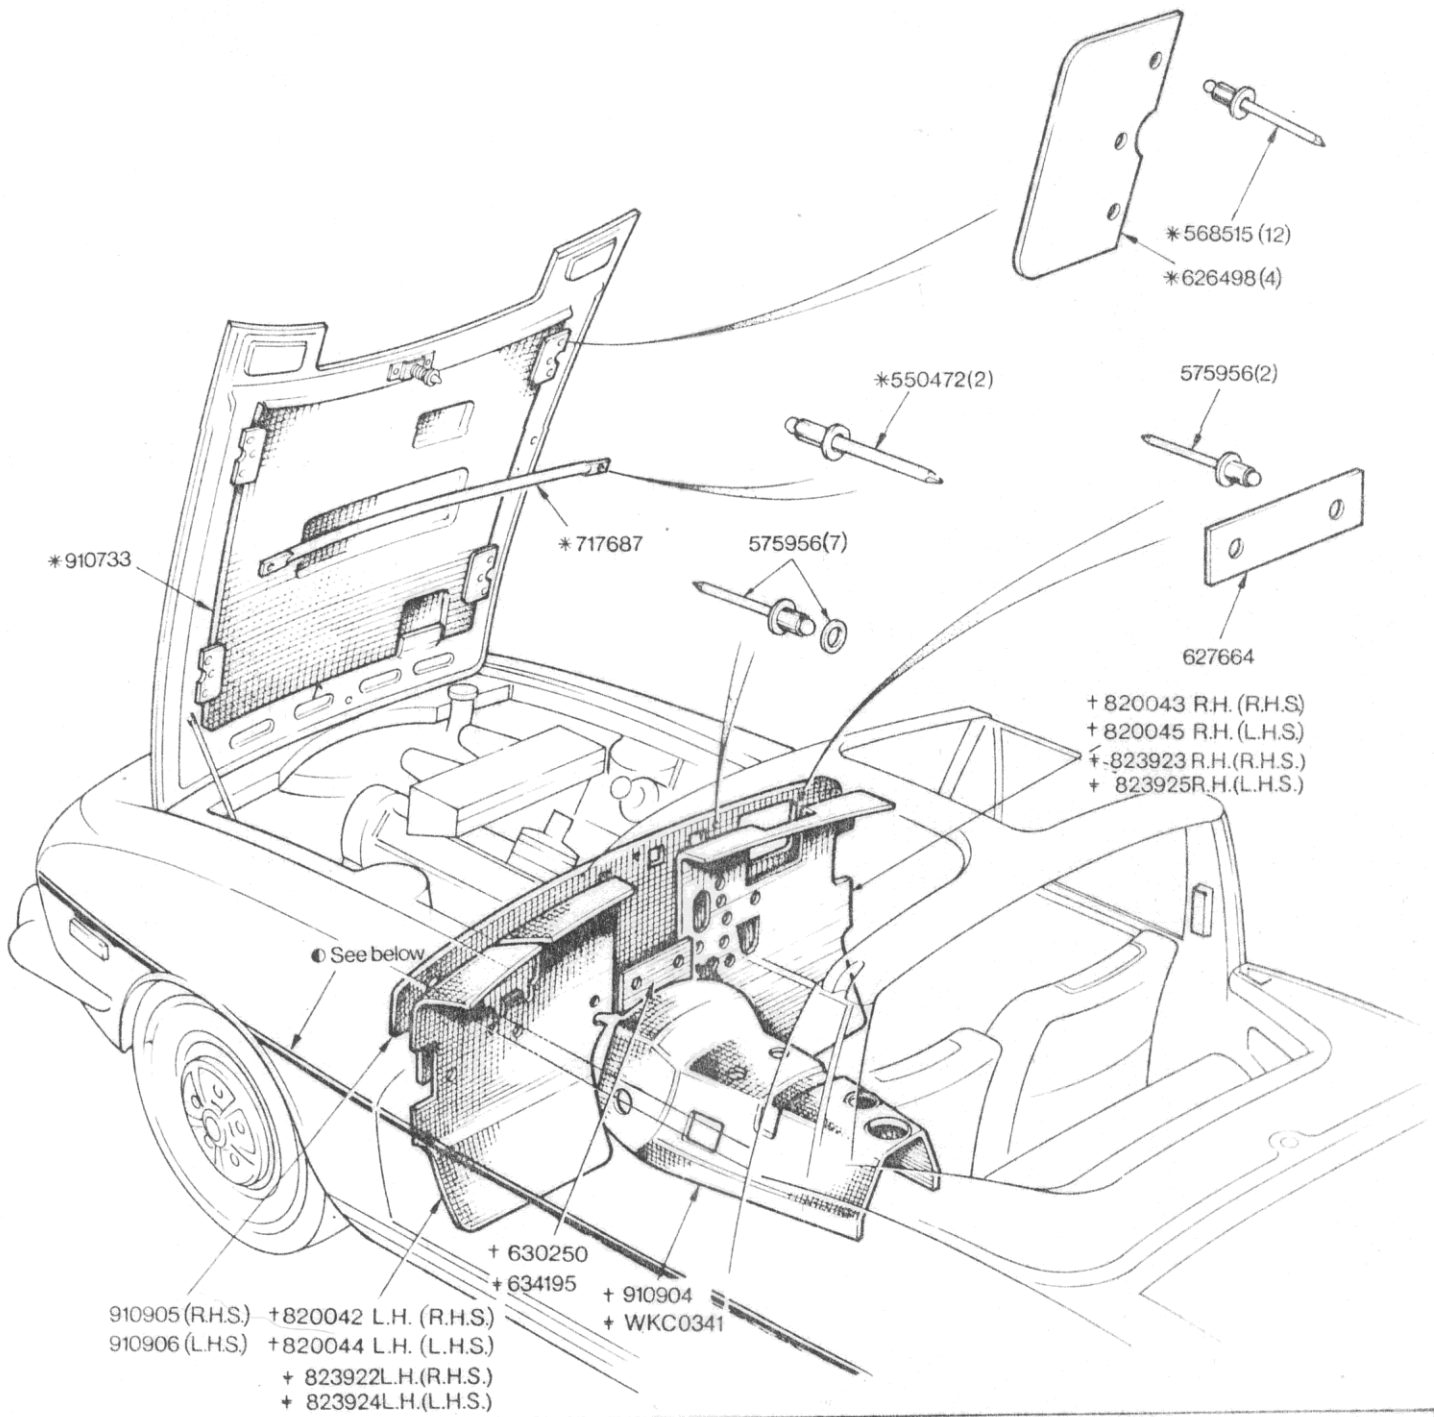

BODY AND FITTINGS-Insulation Pads and Side Markers

NOTE

*All markets except U.S.A.

● 921616	Body Side Marker Door	Black	Front Wing Forward
● 921617	Body Side Marker Door	Gold	
● 921600	Body Side Marker L.H.	Black	Front Wing Rear
● 921601	Body Side Marker R.H.	Black	
● 921608	Body Side Marker L.H.	Black	Front Wing Forward
● 921609	Body Side Marker R.H.	Black	
● 921602	Body Side Marker L.H.	Gold	Front Wing Forward
● 921603	Body Side Marker R.H.	Gold	

● 921610	Body Side Marker L.H.	Gold	Front Wing Rear	1 off
● 921611	Body Side Marker R.H.	Gold		1 off
2 off ● 921620	Body Side Marker L.H.	Black		1 off
2 off ● 921621	Rear Wing R.H.	Black		1 off
1 off ● 921622	Body Side Marker L.H.	Gold		1 off
1 off ● 921623	Rear Wing R.H.	Gold		1 off
1 off + Fitted up to Commission No.		only		
1 off † Fitted from Commission No.		and future		
1 off				
1 off				