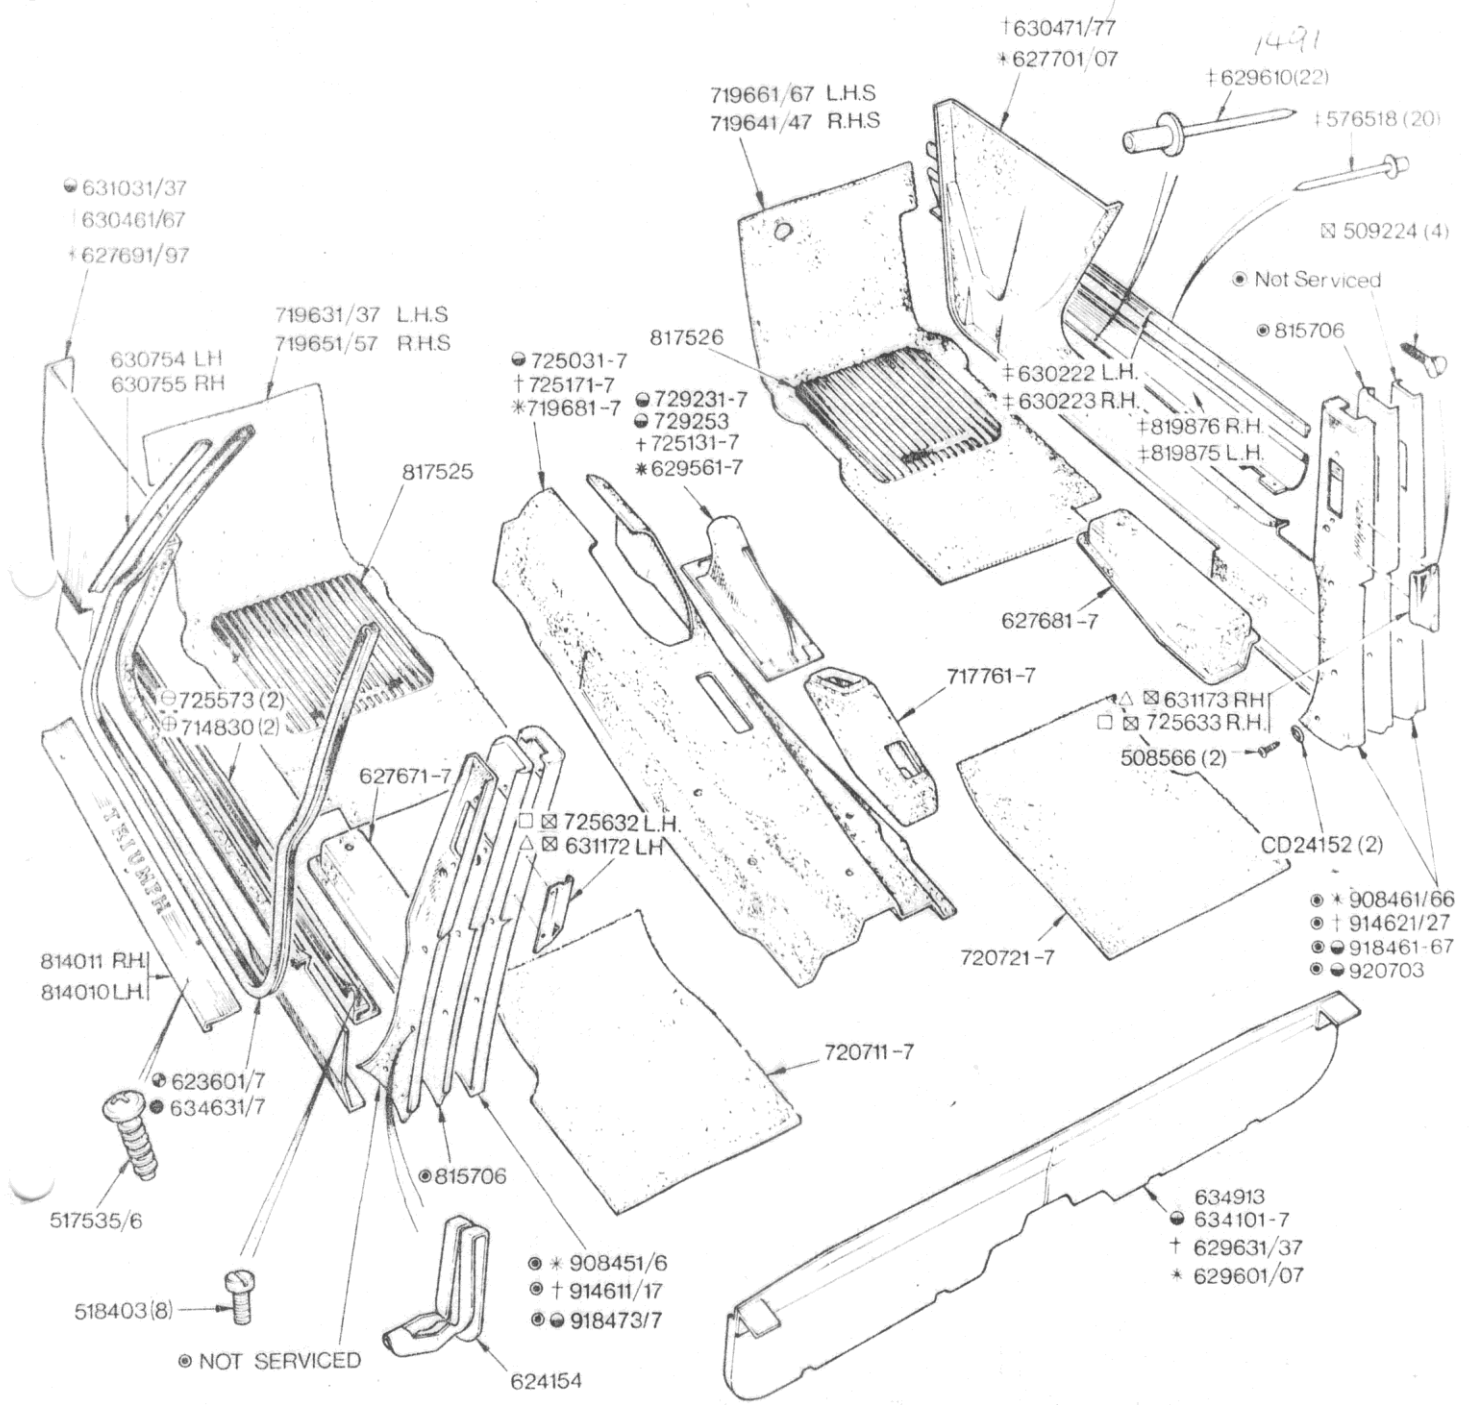

BODY AND FITTINGS - Front Floor Carpets, Dash Side and 'B' Post Trim

NOTE
 For details of individual part numbers and colours see Plate 03-53
 Items marked thus * are fitted up to Body No T20000 LD only
 Items marked thus † are fitted from Body No T20001LD and up to _____ and from _____
 Items marked thus © are part of 'B' post assembly 908431-46 and 914591-607
 ‡ USA market only