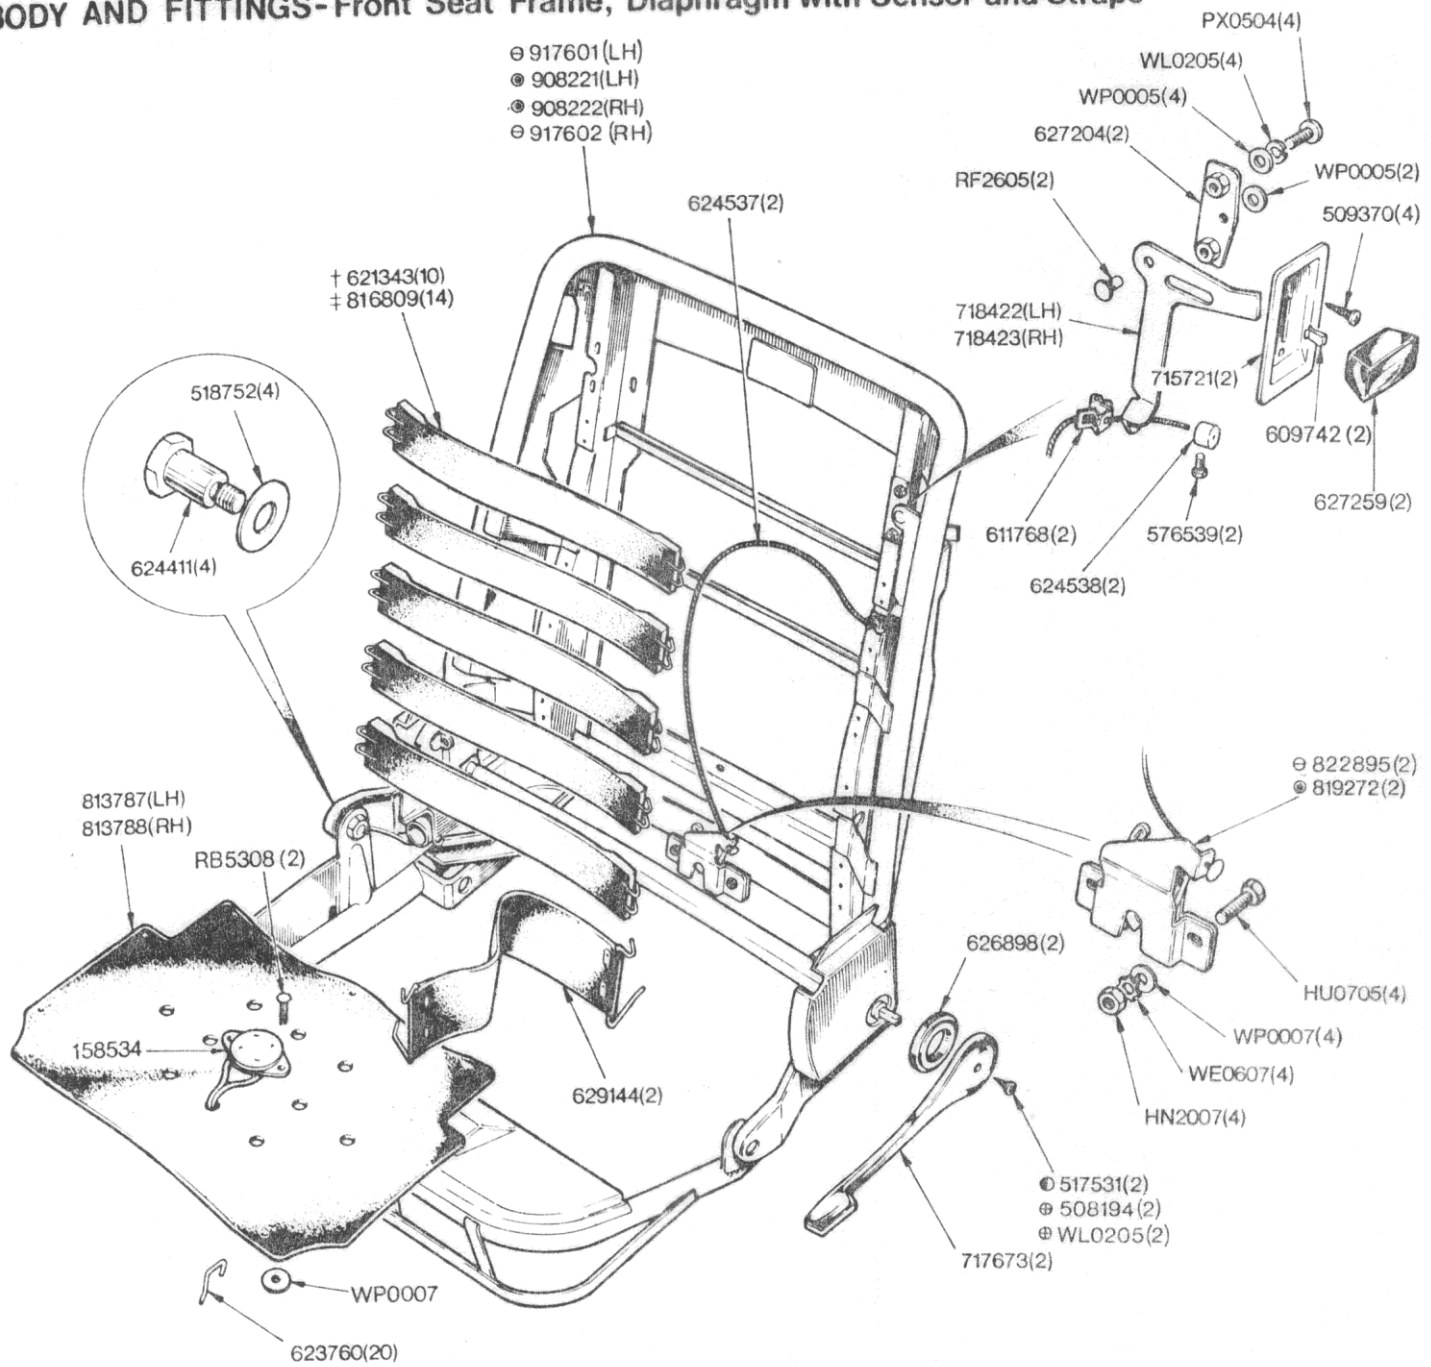

BODY AND FITTINGS-Front Seat Frame, Diaphragm with Sensor and Straps

NOTE
† Fitted up to Commission No. only
† Fitted from Commission No. and future
● Fitted up to Commission No. T.20000 LD only
⊖ Fitted from Commission No. T.20001LD and future
● Fitted up to Commission No. only
⊖ Fitted from Commission No. and future