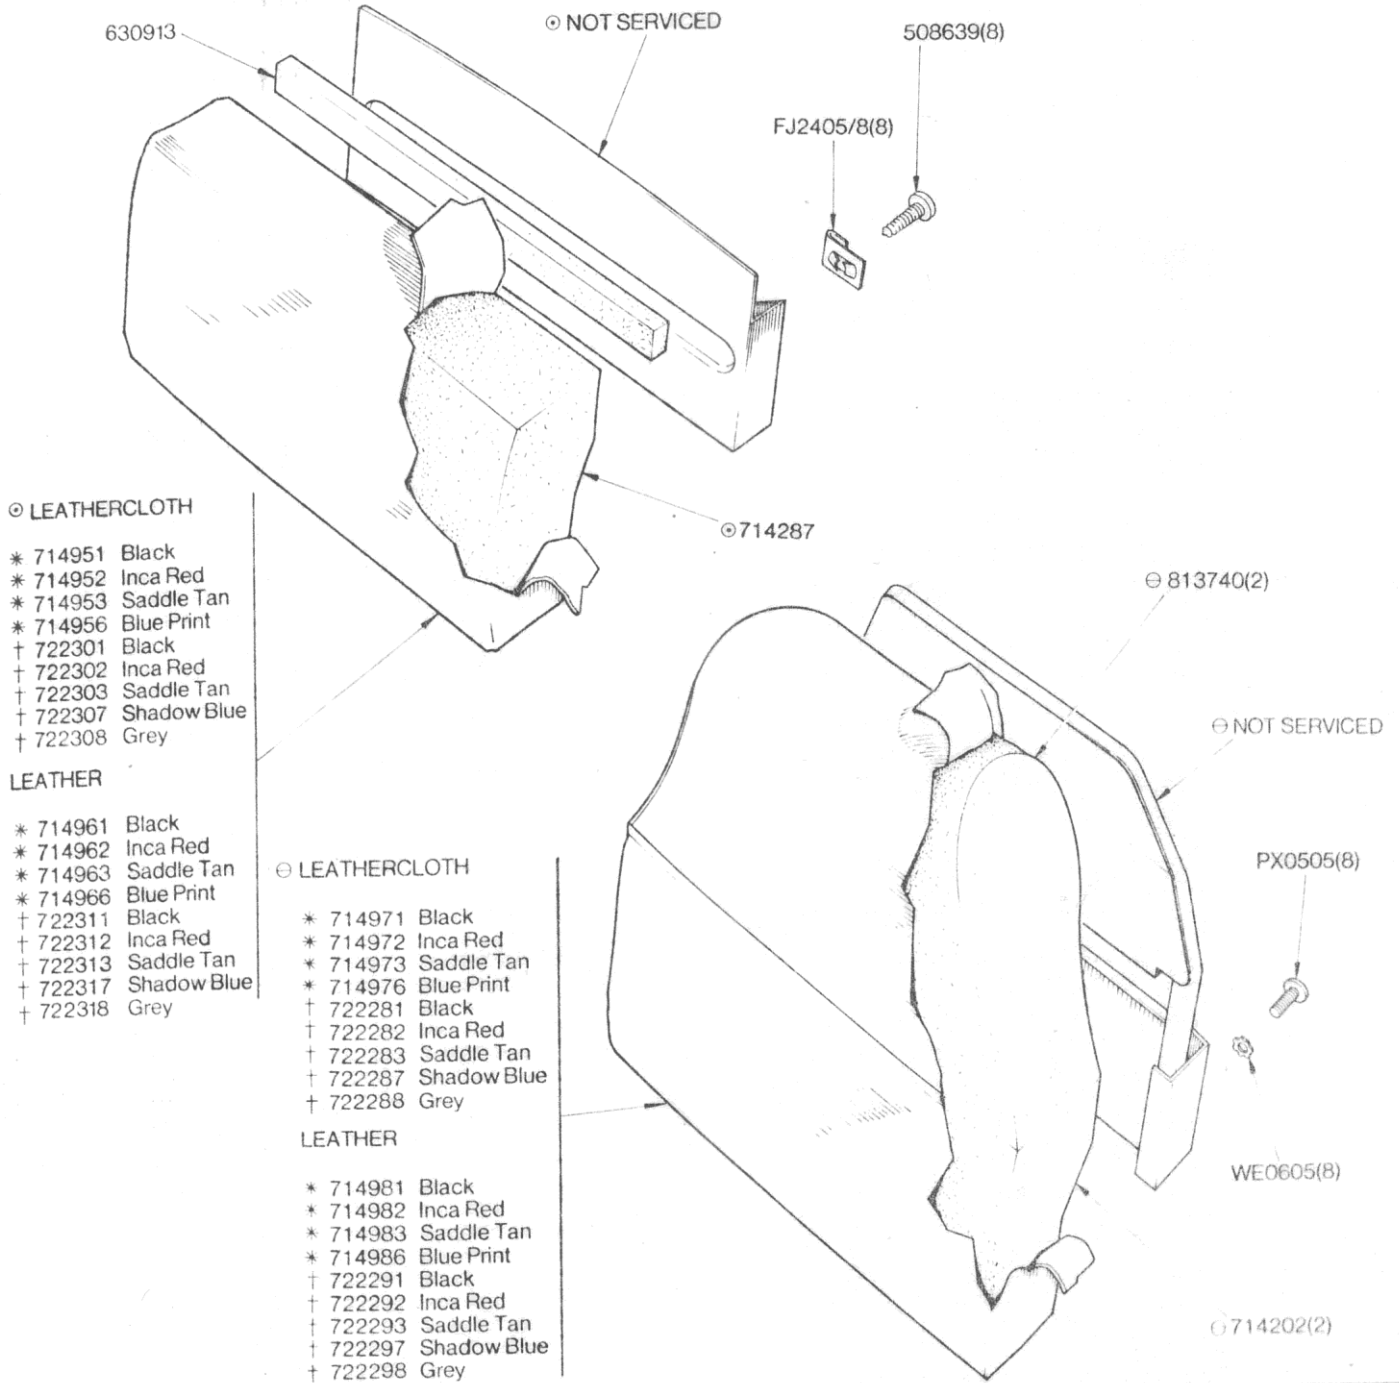

# BODY AND FITTINGS - Front Seat Top Roll and Head Rest

⊙ LEATHERCLOTH

- \* 714951 Black
- \* 714952 Inca Red
- \* 714953 Saddle Tan
- \* 714956 Blue Print
- † 722301 Black
- † 722302 Inca Red
- † 722303 Saddle Tan
- † 722307 Shadow Blue
- † 722308 Grey

NOTE: Items marked thus \* are fitted up to commission no. only Items marked thus † are fitted from commission no. and future

⊙ part of SQUAB TOP ROLL ASSEMBLY TRIMMED * 909131/909146				⊙ part of HEADREST ASSEMBLY TRIMMED * 909111/909126				
LEATHERCLOTH				LEATHERCLOTH				
* 909131	Black	2 off	* 909141	Black	2 off	* 909111	Black	2 off
* 909132	Inca Red	2 off	* 909142	Inca Red	2 off	* 909112	Inca Red	2 off
* 909133	Saddle Tan	2 off	* 909143	Saddle Tan	2 off	* 909113	Saddle Tan	2 off
* 909136	Blue Print	2 off	* 909146	Blue Print	2 off	* 909116	Blue Print	2 off
† 914471	Black	2 off	† 914481	Black	2 off	† 914411	Black	2 off
† 914472	Inca Red	2 off	† 914482	Inca Red	2 off	† 914412	Inca Red	2 off
† 914473	Saddle Tan	2 off	† 914483	Saddle Tan	2 off	† 914413	Saddle Tan	2 off
† 914477	Shadow Blue	2 off	† 914487	Shadow Blue	2 off	† 914417	Shadow Blue	2 off
† 914478	Grey	2 off	† 914488	Grey	2 off	† 914418	Grey	2 off
LEATHER				LEATHER				
* 909131	Black	2 off	* 909141	Black	2 off	* 909111	Black	2 off
* 909132	Inca Red	2 off	* 909142	Inca Red	2 off	* 909112	Inca Red	2 off
* 909133	Saddle Tan	2 off	* 909143	Saddle Tan	2 off	* 909113	Saddle Tan	2 off
* 909136	Blue Print	2 off	* 909146	Blue Print	2 off	* 909116	Blue Print	2 off
† 914471	Black	2 off	† 914481	Black	2 off	† 914411	Black	2 off
† 914472	Inca Red	2 off	† 914482	Inca Red	2 off	† 914412	Inca Red	2 off
† 914473	Saddle Tan	2 off	† 914483	Saddle Tan	2 off	† 914413	Saddle Tan	2 off
† 914477	Shadow Blue	2 off	† 914487	Shadow Blue	2 off	† 914417	Shadow Blue	2 off
† 914478	Grey	2 off	† 914488	Grey	2 off	† 914418	Grey	2 off