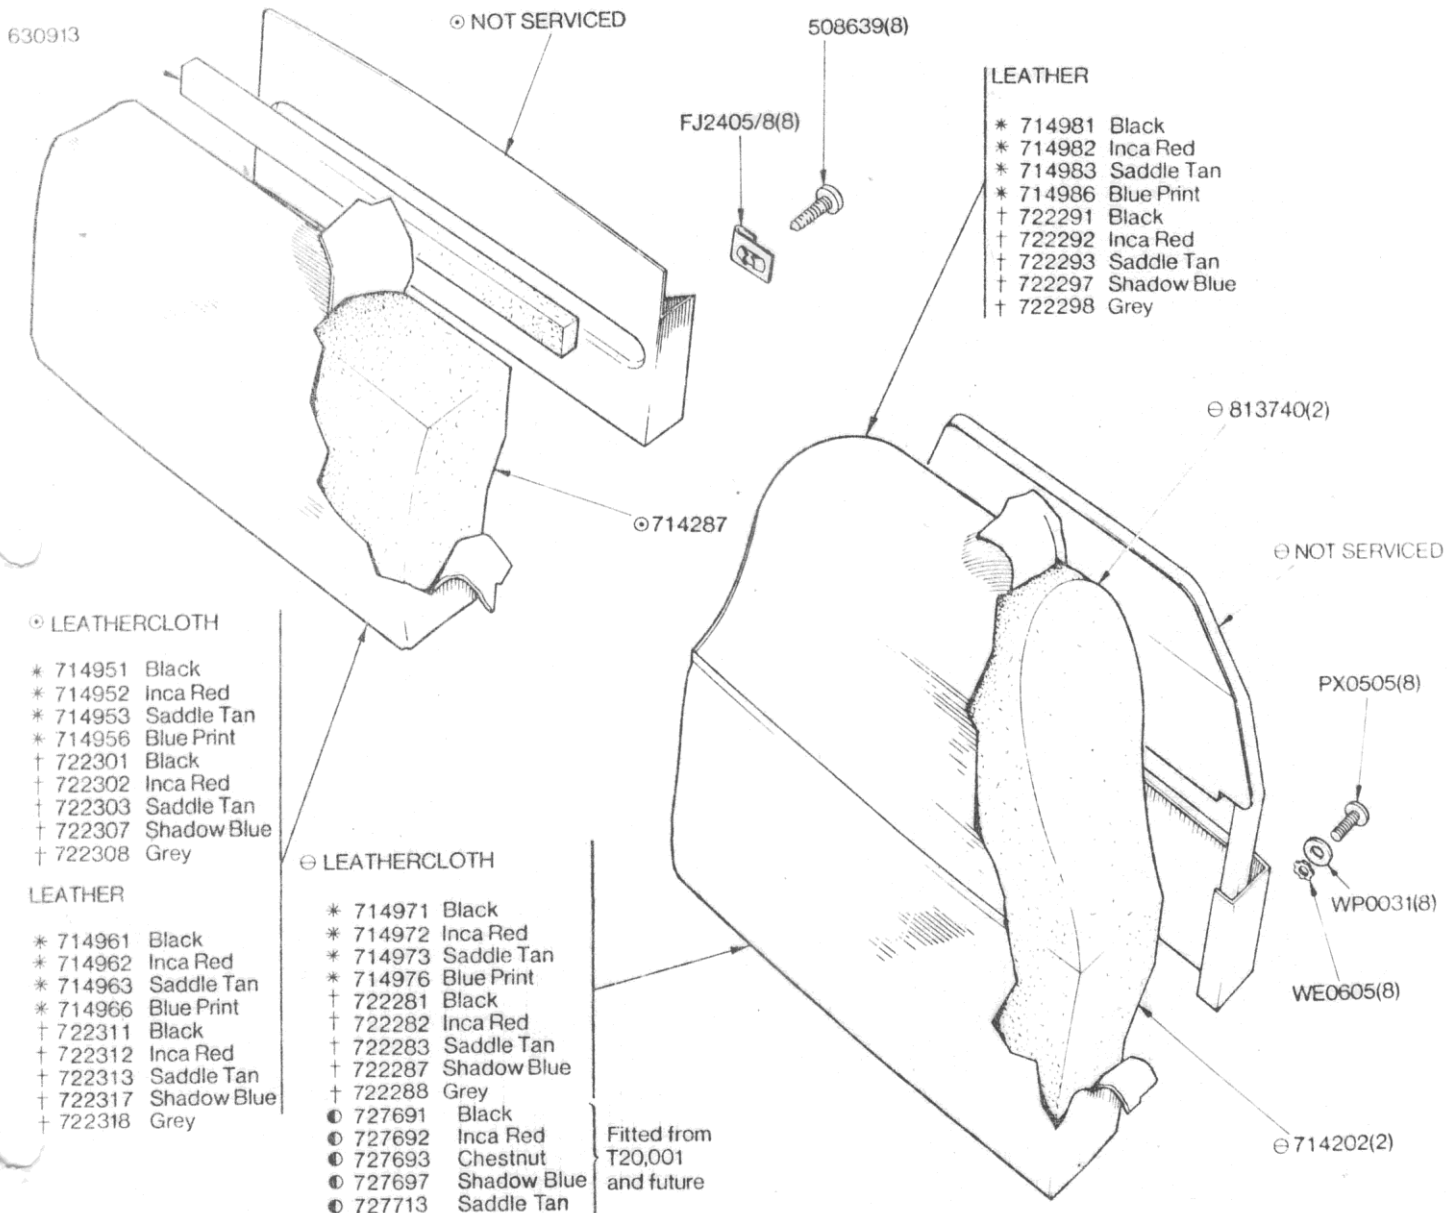

BODY AND FITTINGS - Front Seat Top Roll and Head Rest

NOTE: Items marked thus * are fitted up to commission no. only Items marked thus † are fitted from commission no. and up to T20000 LD & from

⊙ part of SQUAB TOP ROLL ASSEMBLY TRIMMED * 909131/909146 † 914471/914488				⊙ part of HEADREST ASSEMBLY TRIMMED * 909111/909126 † 914411/914428				
LEATHERCLOTH		LEATHER		LEATHERCLOTH		LEATHER		
* 909131	Black	2 off	* 909141	Black	2 off	* 909121	Black	2 off
* 909132	Inca Red	2 off	* 909142	Inca Red	2 off	* 909122	Inca Red	2 off
* 909133	Saddle Tan	2 off	* 909143	Saddle Tan	2 off	* 909123	Saddle Tan	2 off
* 909136	Blue Print	2 off	* 909146	Blue Print	2 off	* 909126	Blue Print	2 off
† 914471	Black	2 off	† 914481	Black	2 off	† 914421	Black	2 off
† 914472	Inca Red	2 off	† 914482	Inca Red	2 off	† 914422	Inca Red	2 off
† 914473	Saddle Tan	2 off	† 914483	Saddle Tan	2 off	† 914423	Saddle Tan	2 off
† 914477	Shadow Blue	2 off	† 914487	Shadow Blue	2 off	† 914427	Shadow Blue	2 off
† 914478	Grey	2 off	† 914488	Grey	2 off	† 914428	Grey	2 off
				Leathercloth Headrest Assembly Trimmed				
				● 917951	Black	2 off	Fitted from T20,001 LD and future	
				● 917952	Inca Red	2 off		
				● 917953	Chestnut	2 off		
				● 917957	Shadow Blue	2 off		
				● 922313	Saddle Tan	2 off		