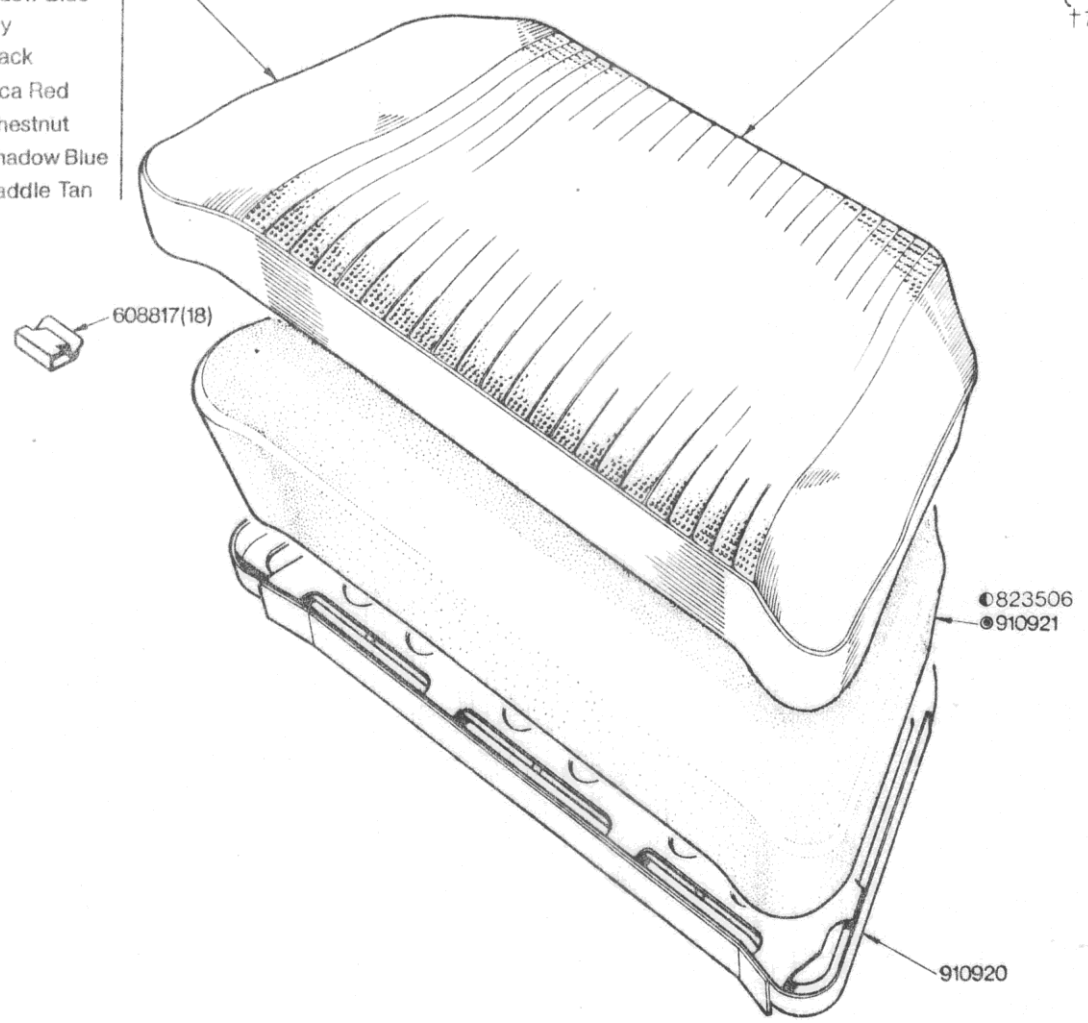

BODY AND FITTING - Rear Seat Cushion Details

LEATHERCLOTH

- *721831 Black
- *721832 Inca Red
- *721833 Saddle Tan
- *721836 Blue Print
- †721871 Black
- †721872 Inca Red
- †721873 Saddle Tan
- †721877 Shadow Blue
- †721878 Grey
- 727731 Black
- 727732 Inca Red
- 727733 Chestnut
- 727737 Shadow Blue
- 727753 Saddle Tan

LEATHER

- *721841 Black
- *721842 Inca Red
- *721843 Saddle Tan
- *721846 Blue Print
- †721881 Black
- †721882 Inca Red
- †721883 Saddle Tan
- †721887 Shadow Blue
- †721888 Grey

NOTE
 items marked thus * are fitted up to commission.no. only
 items marked thus † are fitted from commission.no. and future
 ● Fitted up to Commission No. T20000LD only
 ● Fitted from Commission No. T20001 LD and future