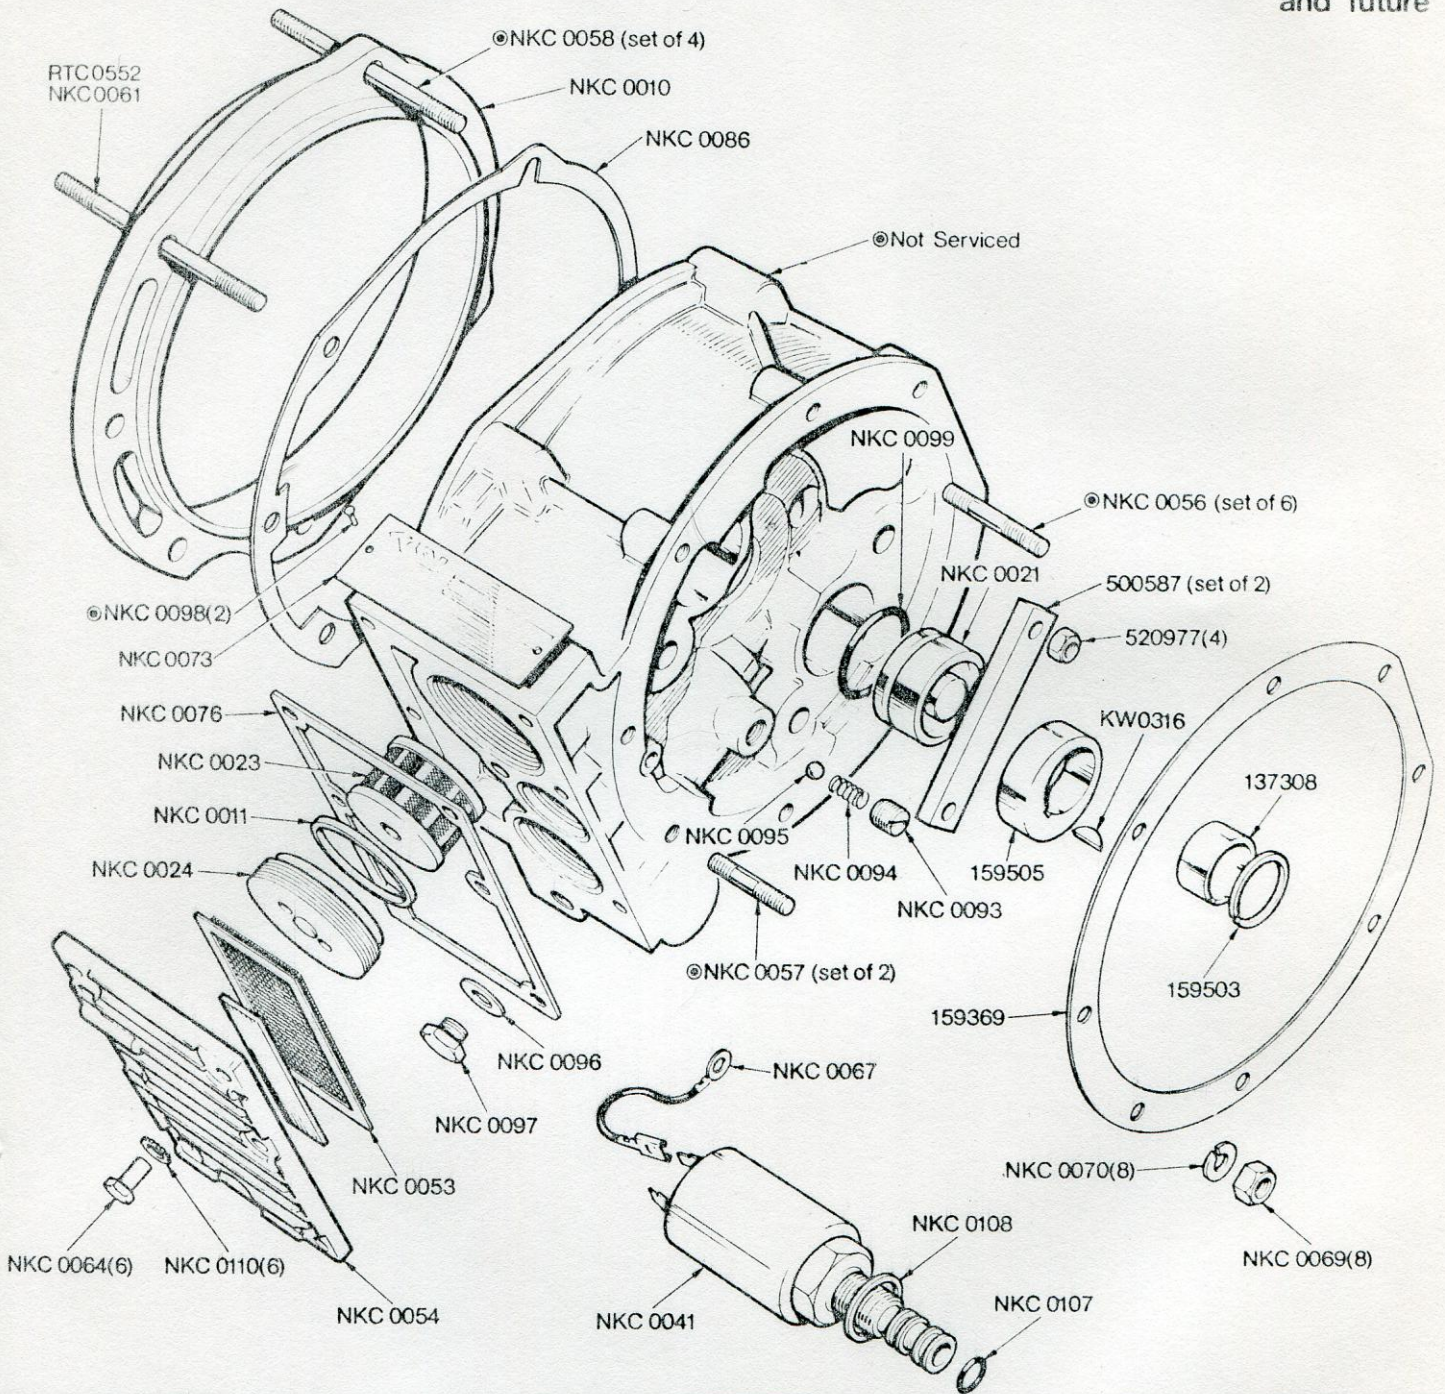

OVERDRIVE UNIT – Main Case, Brake Ring, Cam. (Fitted from Commission No. LD21231 & LE20857 and future

- NOTE
- 312377 Overdrive Unit 1off
(Comprising details on Plates 04-13 to 04-16)
 - NKC0018 Main Case Service Kit 1off
(Comprising details@)
 - 312305 Adaptor Housing, Overdrive unit to Gearbox (J type Overdrive unit) 1 off
 - 160219 Stud, Rear engine mounting 2off
 - HN2007 Nut 8off
 - WLO209 Washer, lock } Adaptor to Overdrive unit 8off