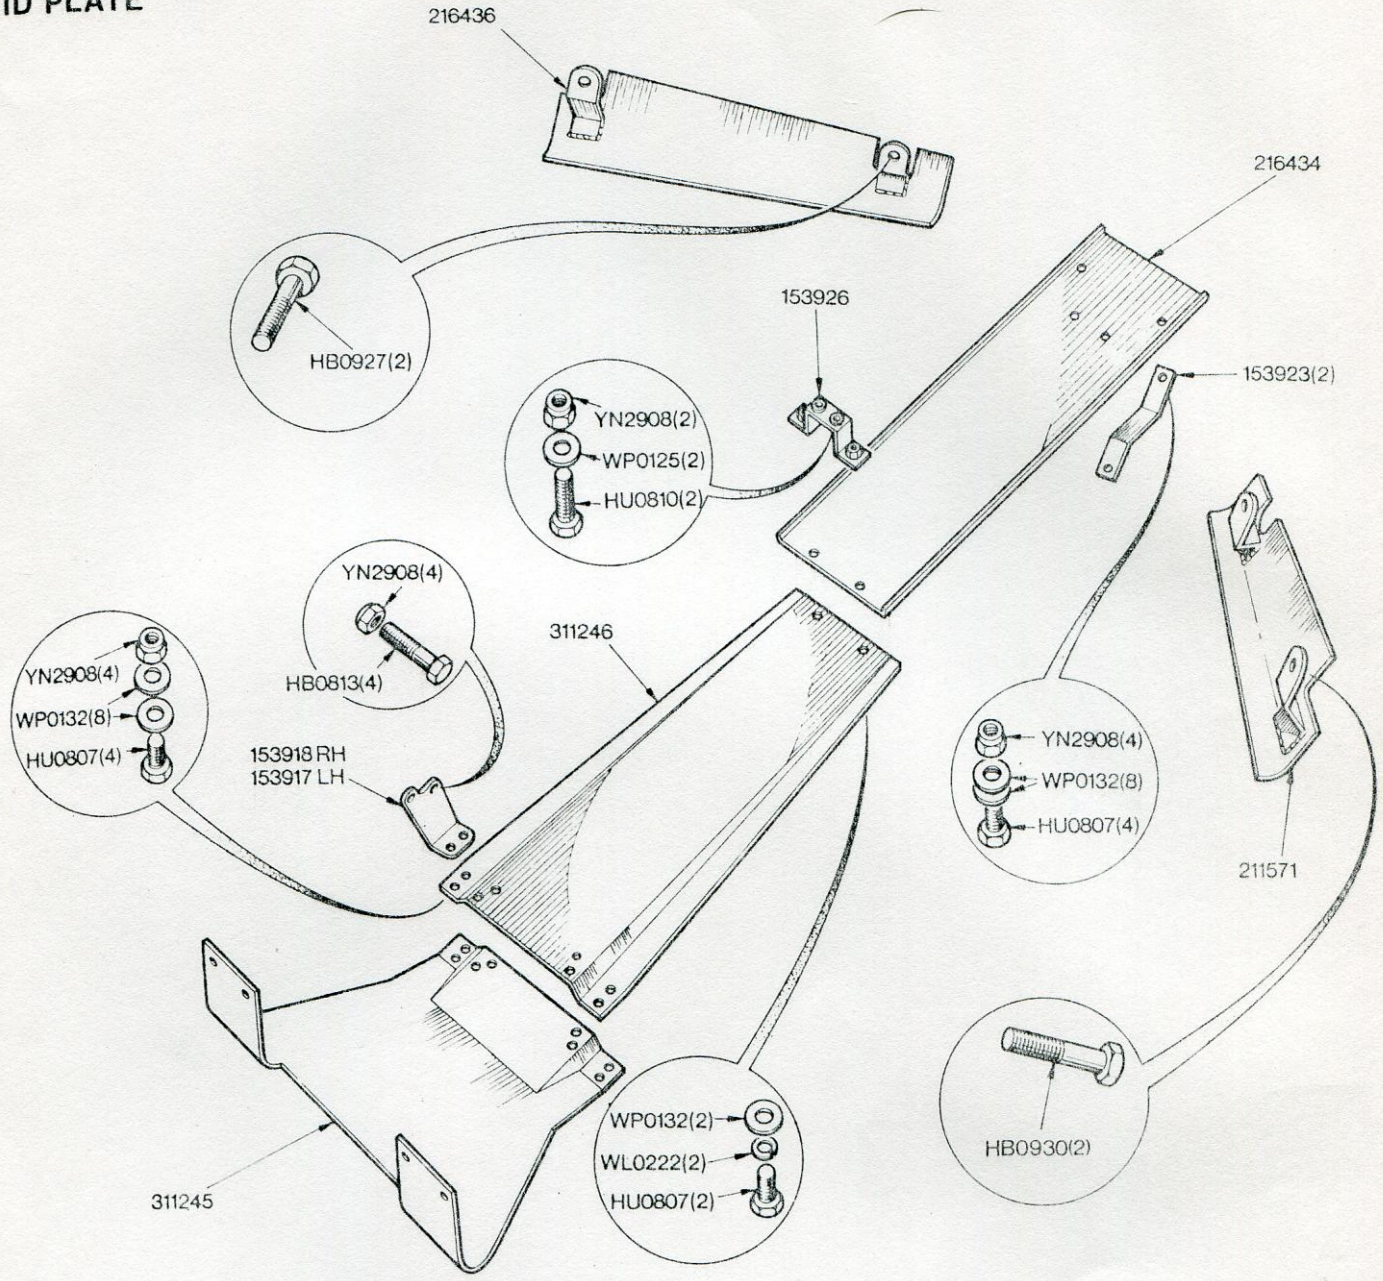

SKID PLATE

NOTE
 519584 SKID PLATE KIT 1 off
 (Comprising all items on this plate)

SKID PLATE

04-26	Part No	
	Triumph	Rimmer Bros
Skid plate kit	519854	
Skid plate - front	311245	
Skid plate - intermediate	311246	
Skid plate - rear	216434	
Skid plate rear assembly - LH	211571	
Skid plate rear assembly - RH	216436	
Bracket assembly - LH	153917	
Bracket assembly - RH	153918	
Rear crossmember bracket assembly	153926	
Bracket	153923	
Bolt - hexagon head	HB0813	
Bolt - hexagon head	HB0927	
Bolt - hexagon head	HB0930	
Setscrew - hex head	HU0807	
Setscrew - hex head	HU0810	
Bolt - hexagon head	WL0222	
Bolt - hexagon head	WP0125	
Bolt - hexagon head	WP0132	
Setscrew - hex head	YN2908	